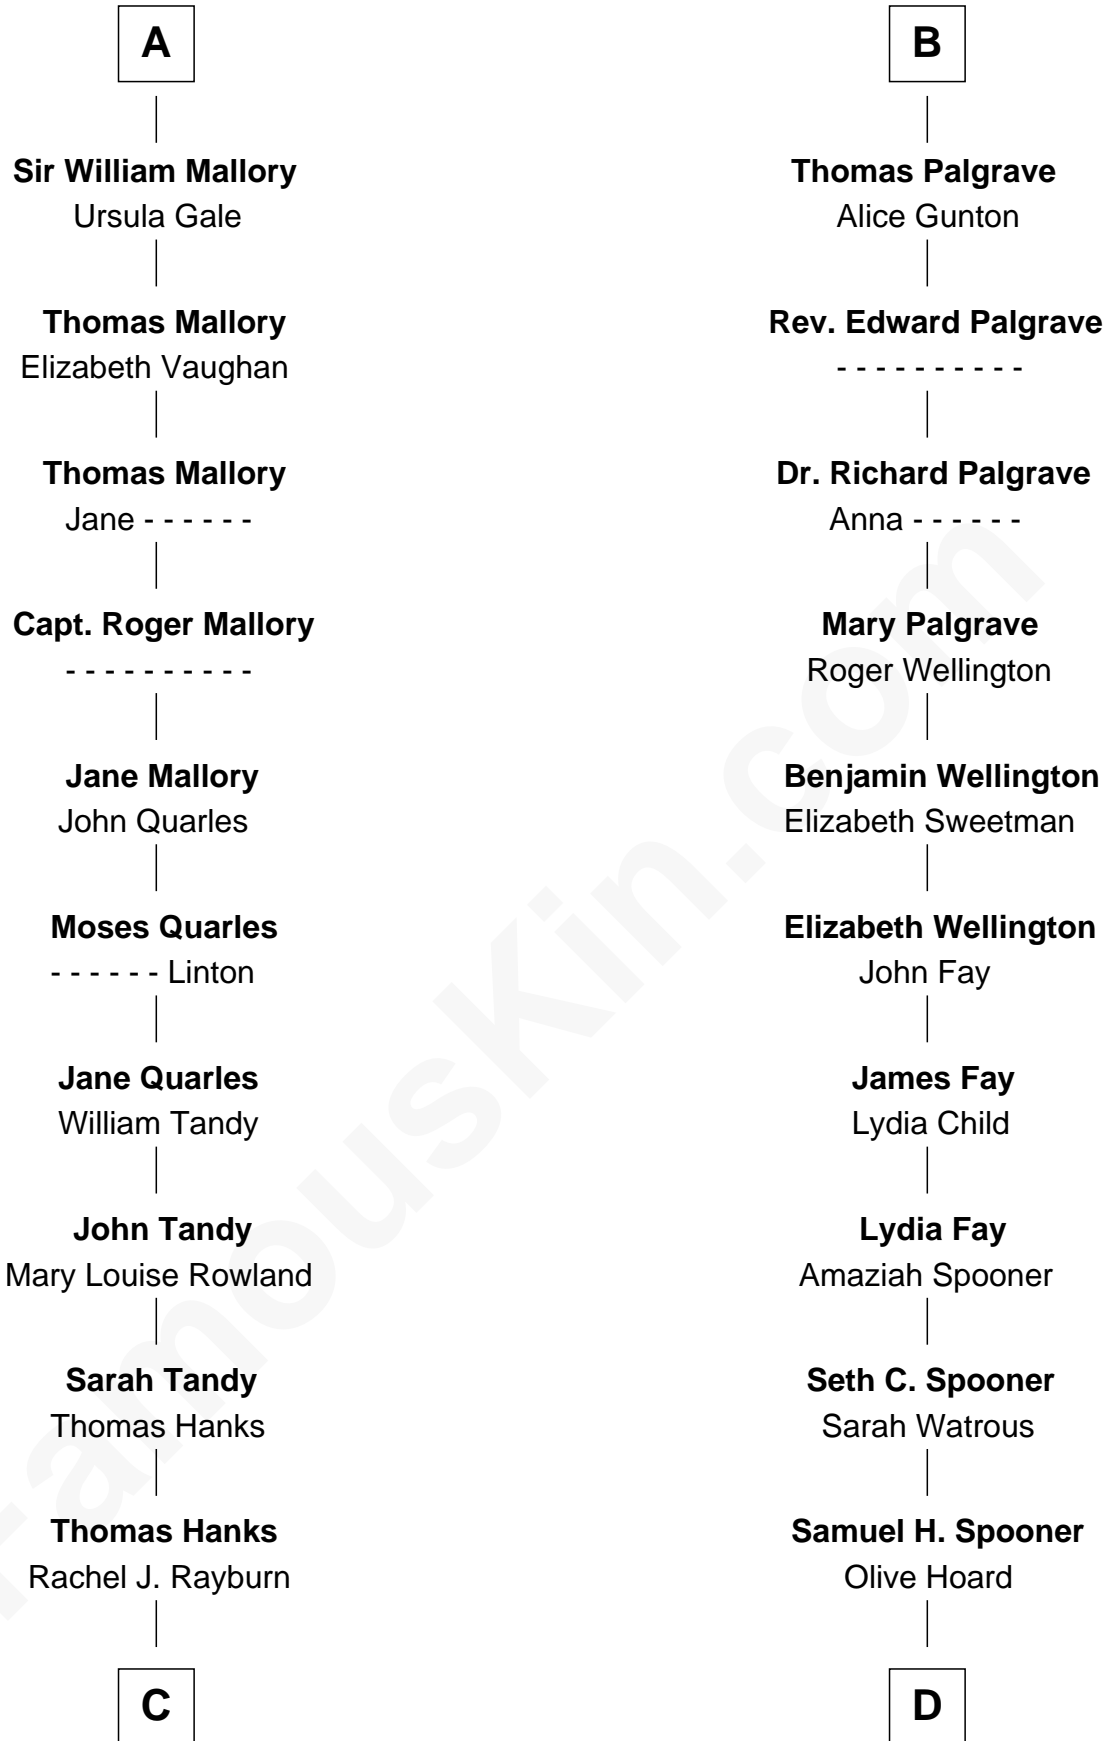

FamousKin.com Relationship Chart of

Tom Hanks

Movie Actor

20th cousin 1 time removed of

Paul Walker

TV and Movie Actor

Edmund Fitzalan

Alice de Warenne

C

Daniel Boone Hanks
Mary Catherine Mefford

Ernest Buel Hanks
Gladys Hilda Ball

Amos Mefford Hanks
Janet Marylyn Frager

Tom Hanks
Movie Actor

D

William H. Spooner
Annie Woodruff Smith

Betsey Idell Spooner
Elmer John Oefinger