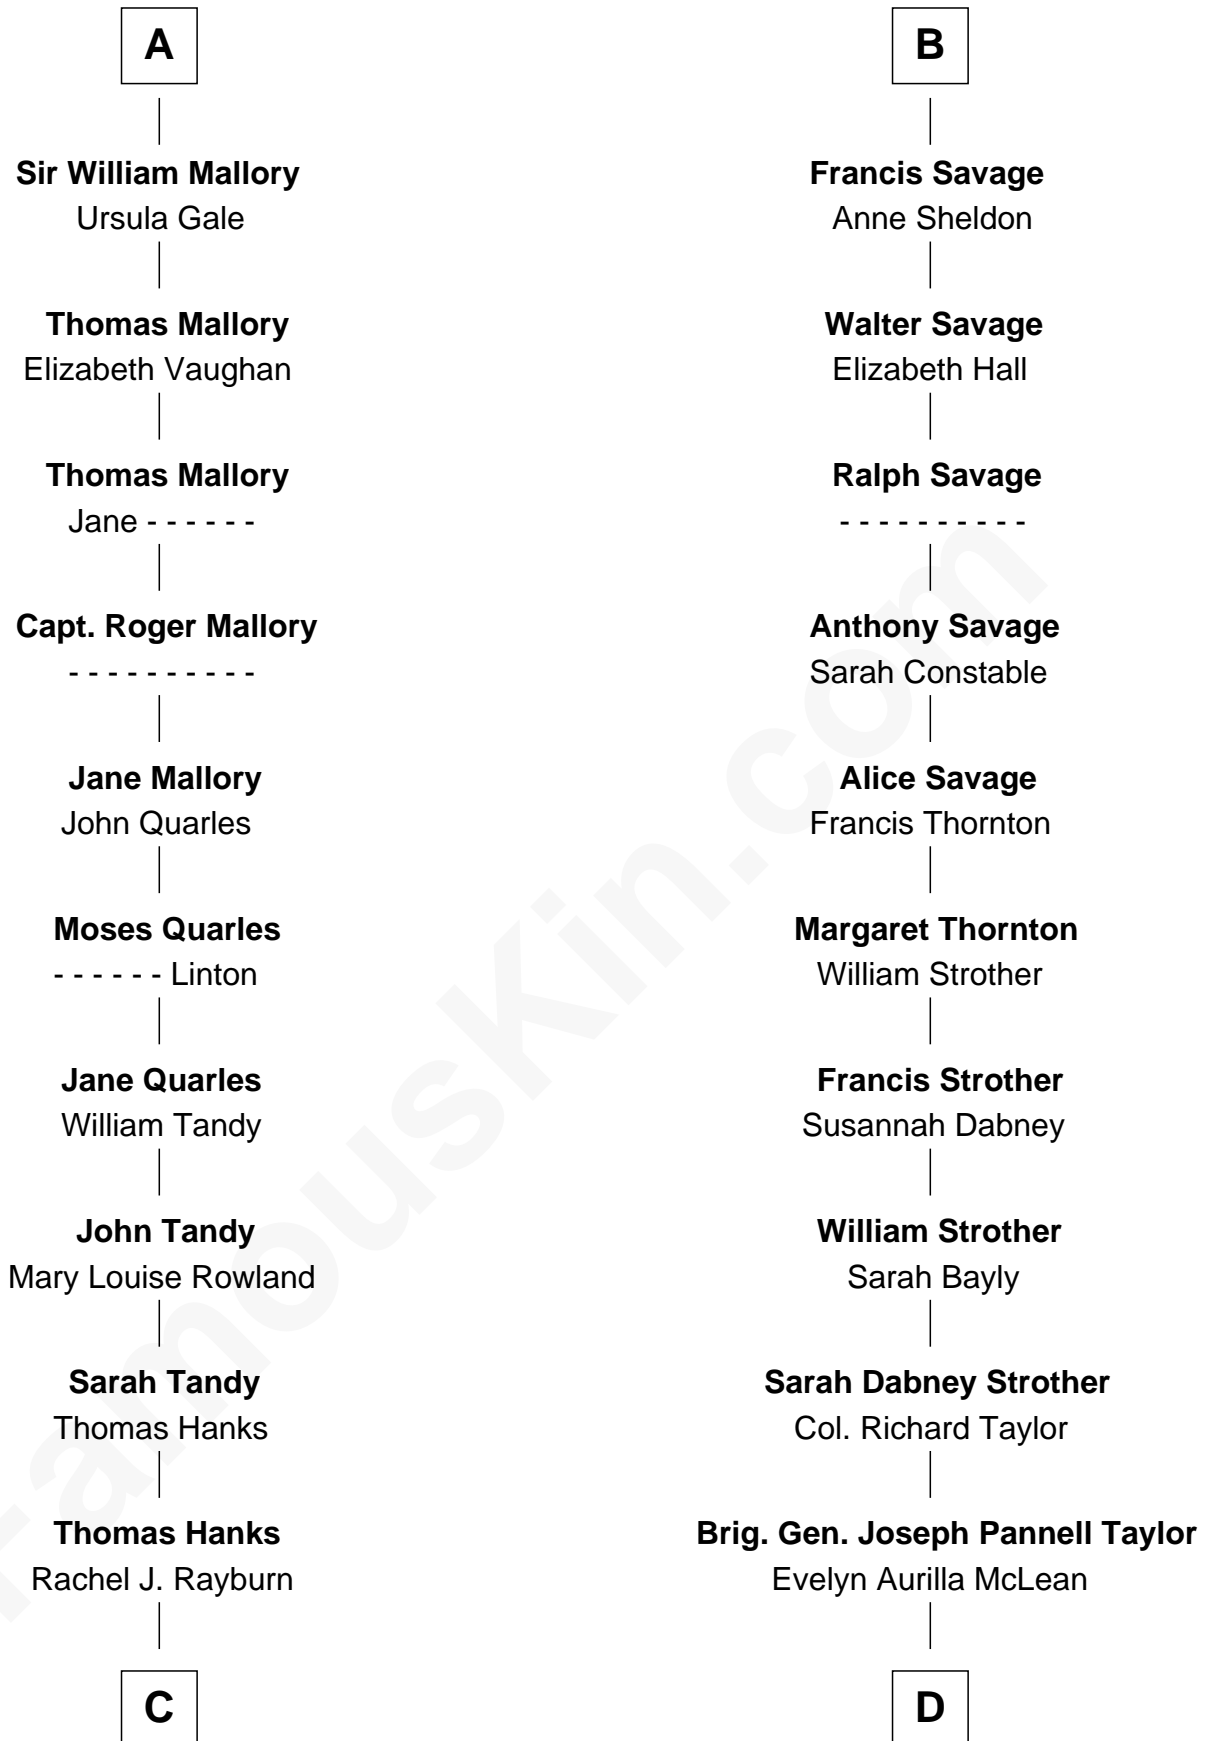

FamousKin.com Relationship Chart of

Tom Hanks

Movie Actor

20th cousin 1 time removed of

Parker Stevenson

TV and Movie Actor

Edmund Fitzalan

Alice de Warenne

Eleanor Plantagenet

Sir Richard Fitzalan

Elizabeth de Bohun

Elizabeth Fitzalan

Sir Robert Goushill

Joan Goushill

Sir Thomas Stanley

Katherine Stanley

Sir John Savage

Sir Christopher Savage

Anne Stanley

Sir Christopher Savage

Anne Lygon

B

C

Daniel Boone Hanks
Mary Catherine Mefford