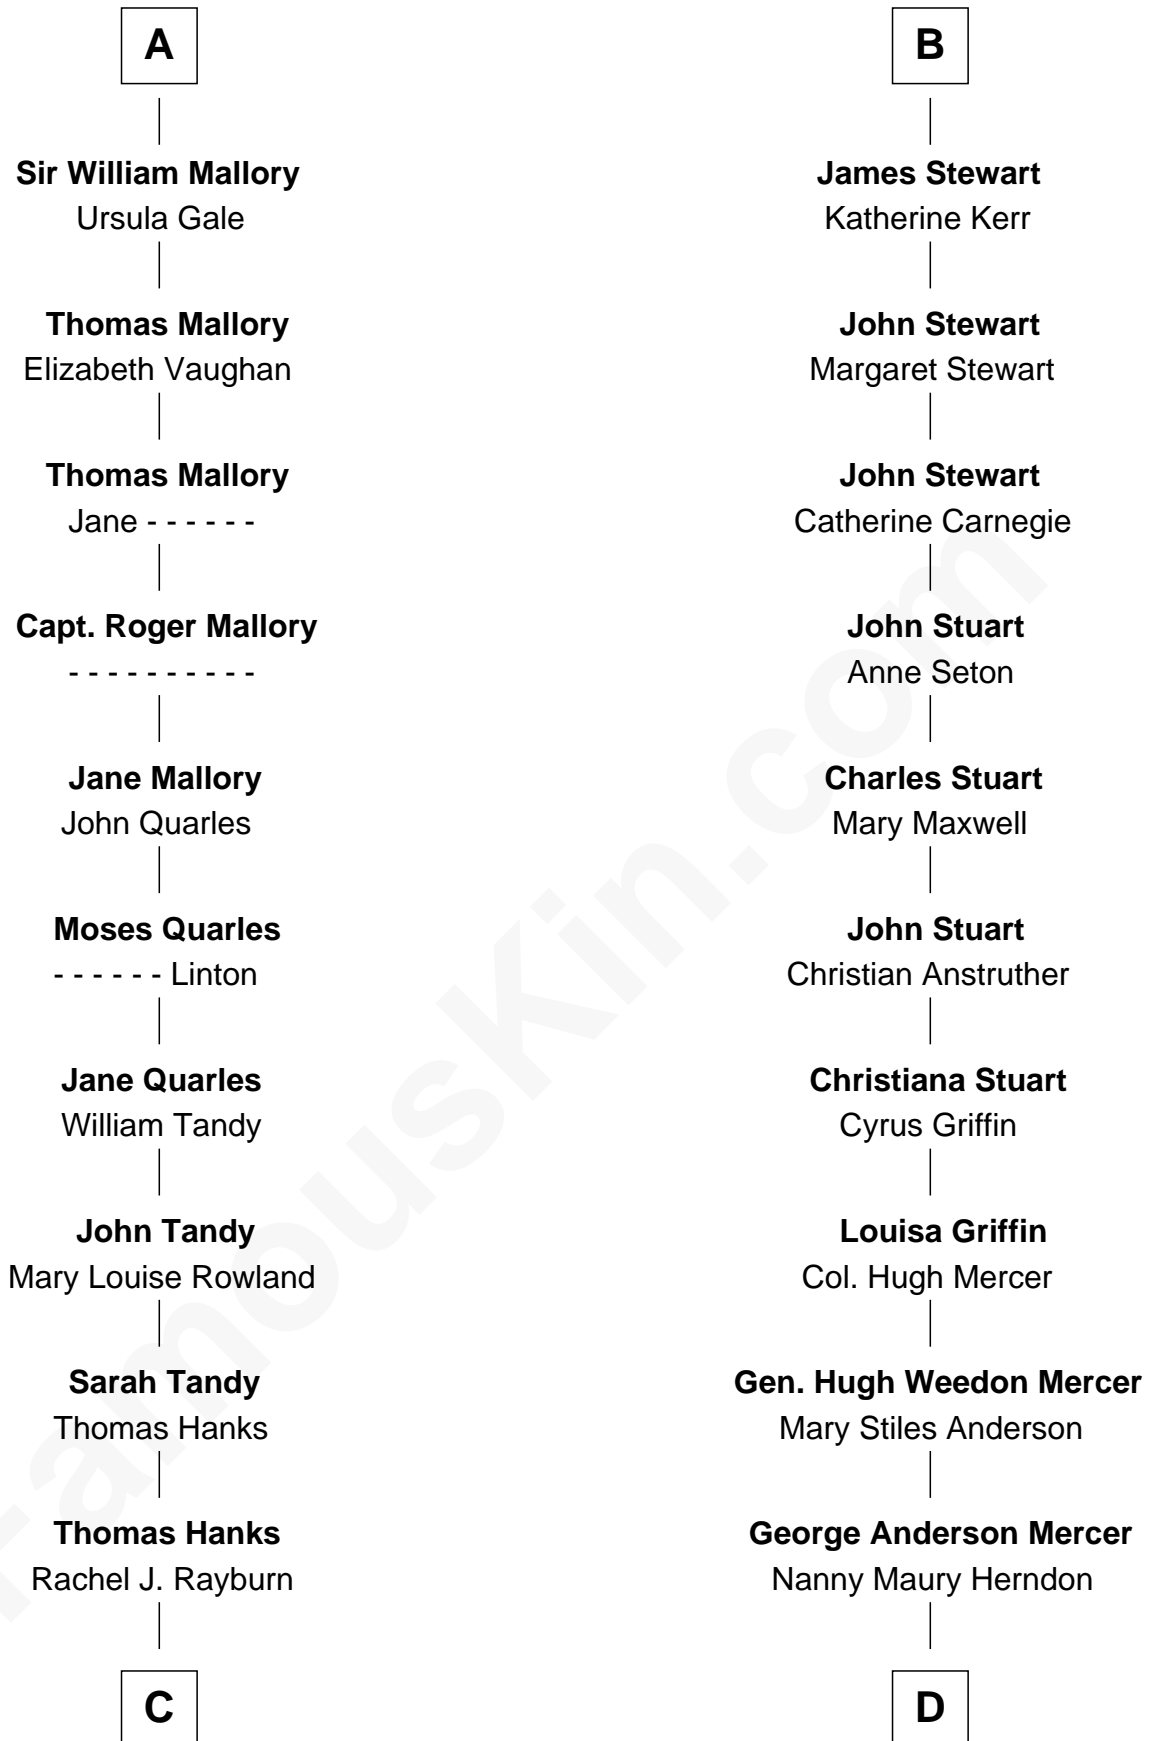

FamousKin.com Relationship Chart of

Tom Hanks
Movie Actor

18th cousin 2 times removed of

Johnny Mercer

Songwriter and Co-Founder of Capitol Records

Edmund Fitzalan
Alice de Warenne

C

Daniel Boone Hanks
Mary Catherine Mefford

Ernest Buel Hanks
Gladys Hilda Ball

Amos Mefford Hanks
Janet Marylyn Frager

Tom Hanks
Movie Actor

D

George Anderson Mercer
Lillian Elizabeth Ciucevich

Johnny Mercer
Co-Founder of Capitol Records

FamousKin.com