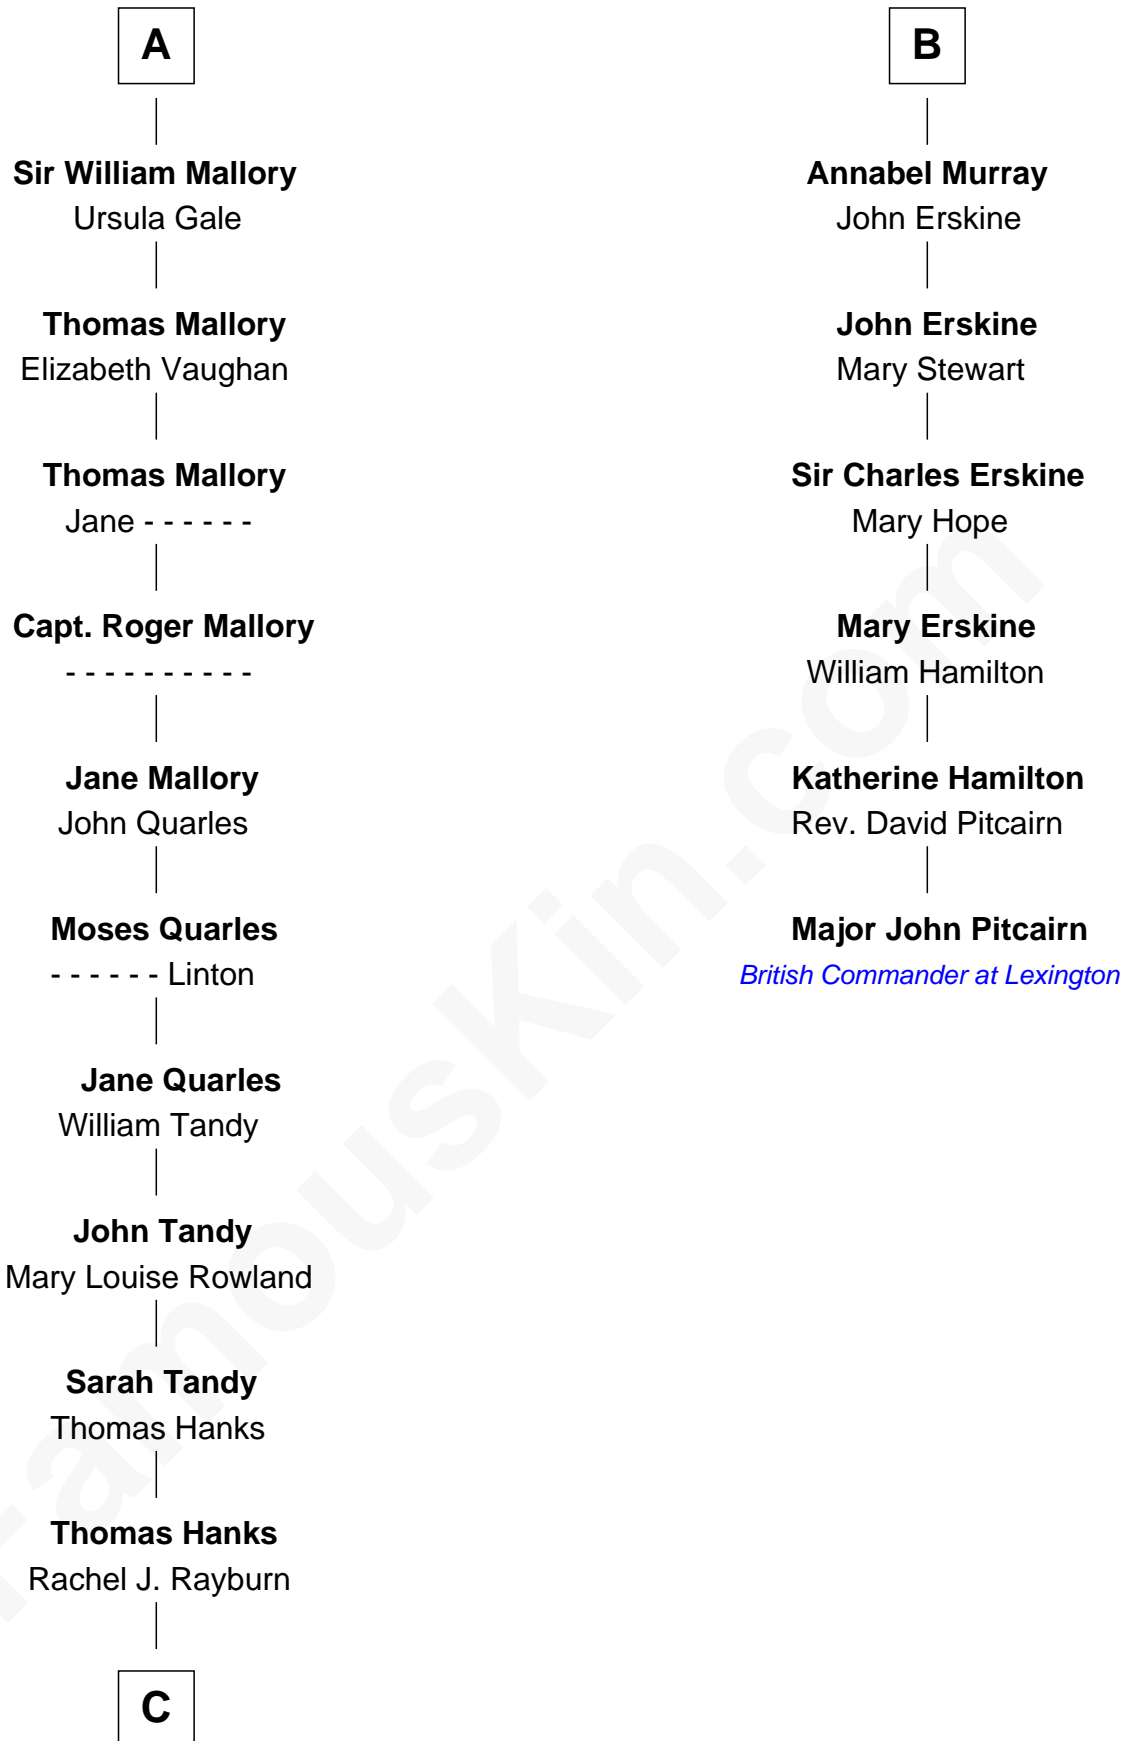

FamousKin.com Relationship Chart of

Tom Hanks

Movie Actor

12th cousin 8 times removed of

Major John Pitcairn

British Commander at Battle of Lexington

Edmund Fitzalan

Alice de Warenne

C

—
Daniel Boone Hanks
Mary Catherine Mefford

—
Ernest Buel Hanks
Gladys Hilda Ball

—
Amos Mefford Hanks
Janet Marylyn Frager

—
Tom Hanks
Movie Actor

FamousKin.com