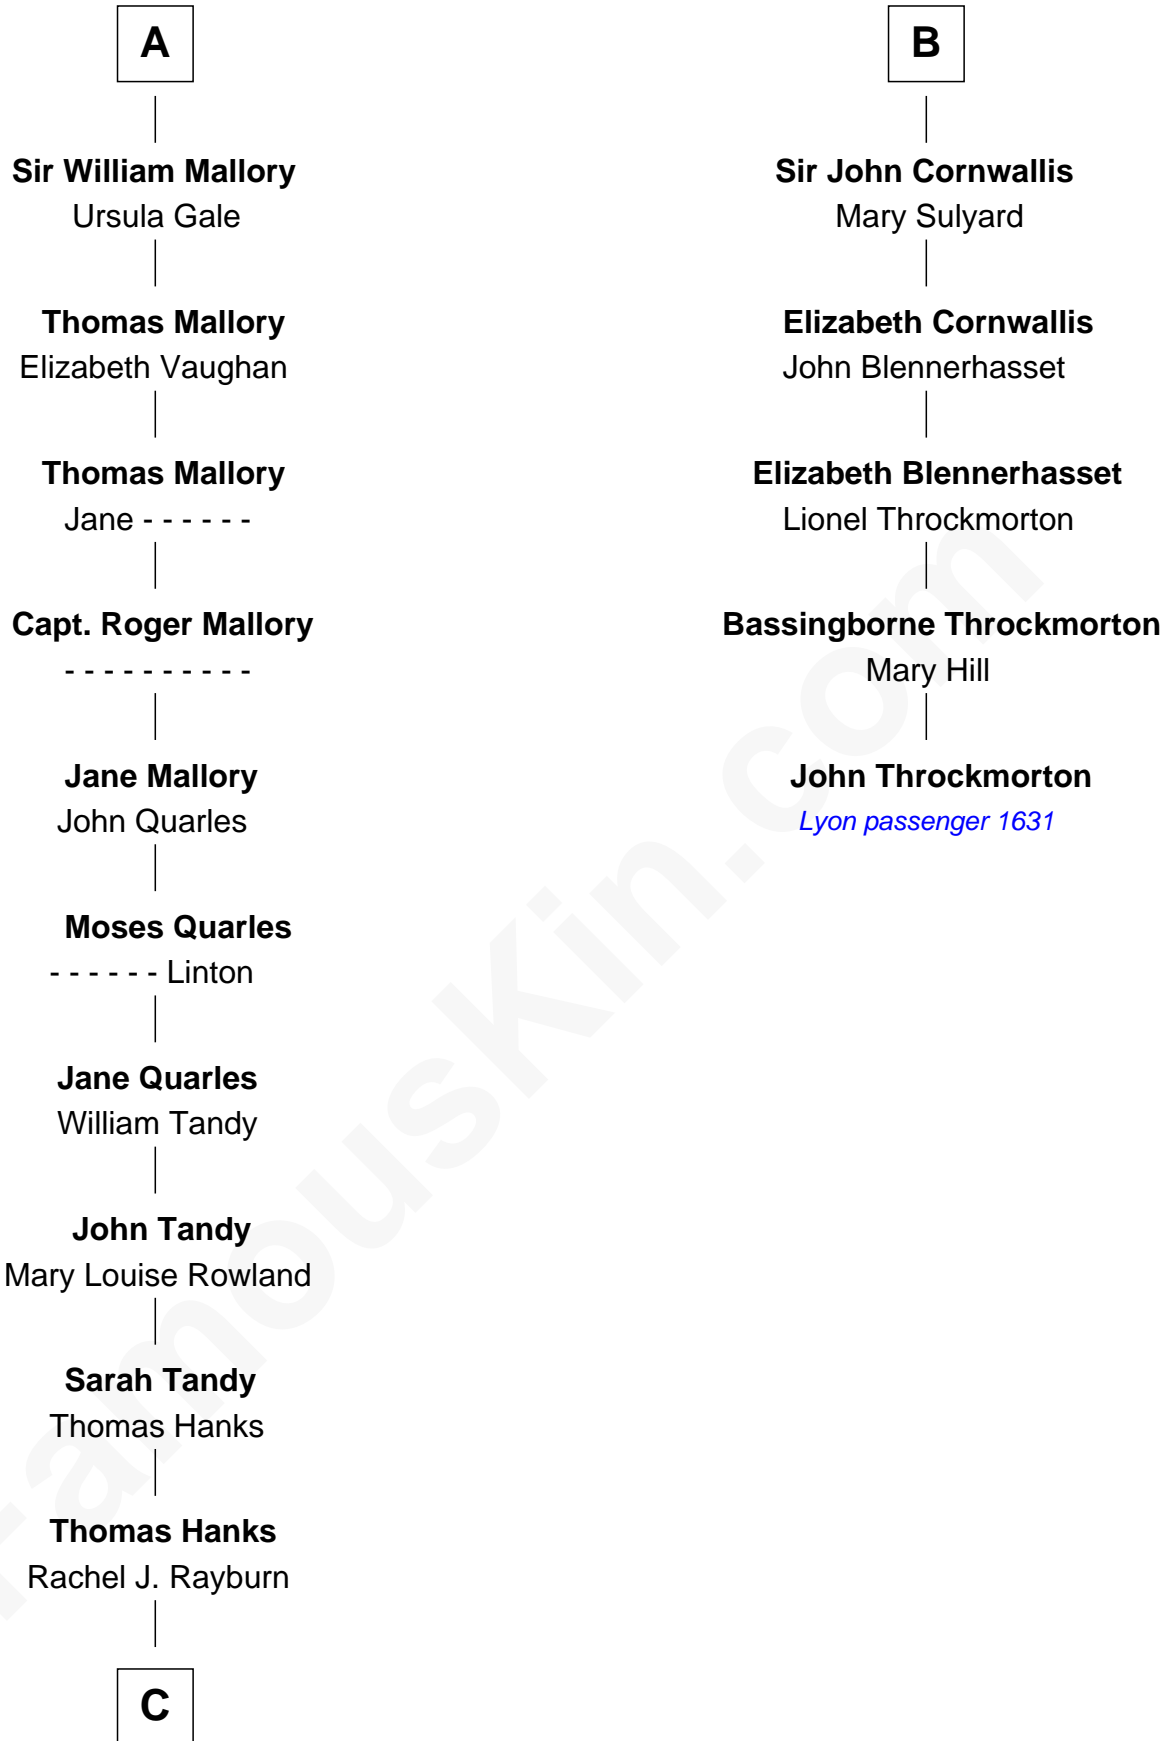

# FamousKin.com Relationship Chart of

**Tom Hanks**

*Movie Actor*

11th cousin 9 times removed of

**John Throckmorton**

*(c1601 - c1683/4) Lyon passenger 1631*

**Edmund Fitzalan**

Alice de Warenne

**Joan Constable**

Sir William Mallory

**Sir John Mallory**

Margaret Thwaites

**Sir William Mallory**

Jane Norton

**A**

**Richard Fitzalan**

Edward Tyrrell

**Philippa Tyrrell**

Thomas Cornwallis

**Sir William Cornwallis**

Elizabeth Stanford

**B**

**C**

—  
**Daniel Boone Hanks**  
Mary Catherine Mefford

—  
**Ernest Buel Hanks**  
Gladys Hilda Ball

—  
**Amos Mefford Hanks**  
Janet Marylyn Frager

—  
**Tom Hanks**  
*Movie Actor*

FamousKin.com