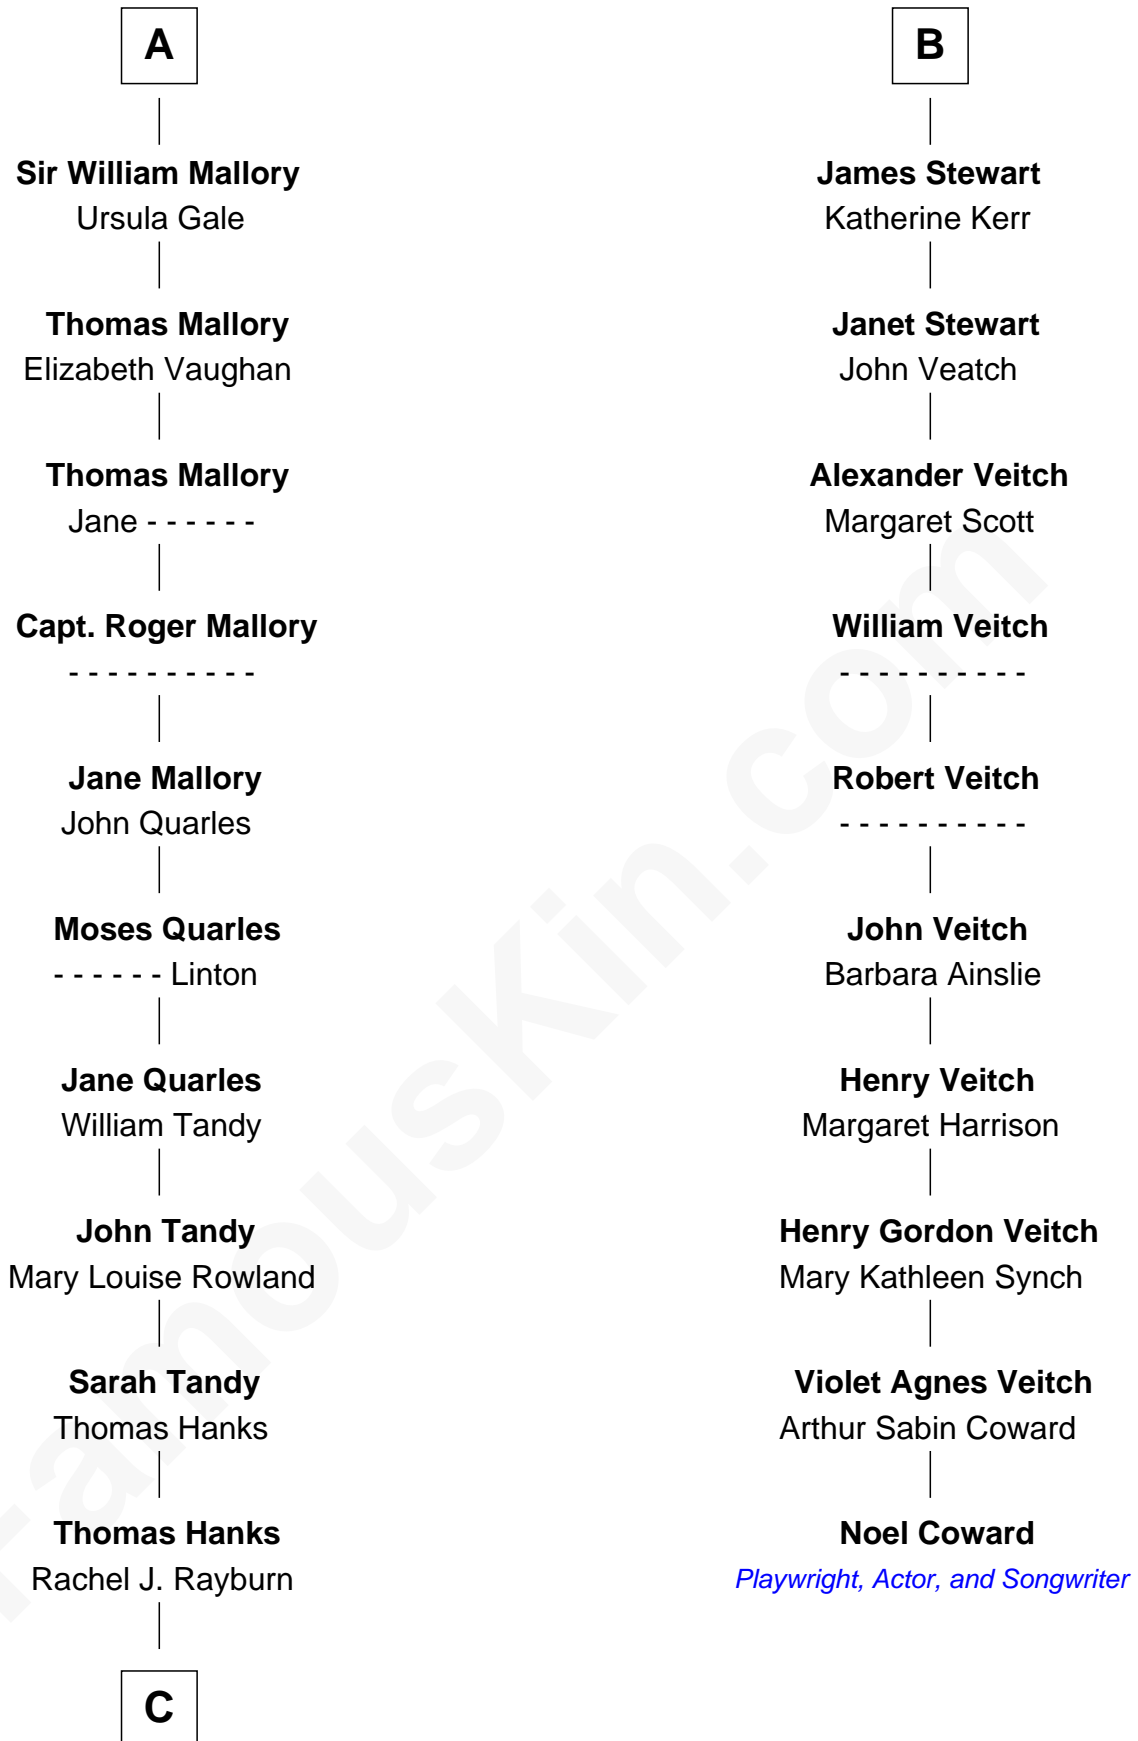

# FamousKin.com Relationship Chart of

**Tom Hanks**

*Movie Actor*

16th cousin 4 times removed of

**Noel Coward**

*Playwright, Actor, and Songwriter*

**Edmund Fitzalan**

Alice de Warenne

**C**

—  
**Daniel Boone Hanks**  
Mary Catherine Mefford

—  
**Ernest Buel Hanks**  
Gladys Hilda Ball

—  
**Amos Mefford Hanks**  
Janet Marylyn Frager

—  
**Tom Hanks**  
*Movie Actor*

FamousKin.com