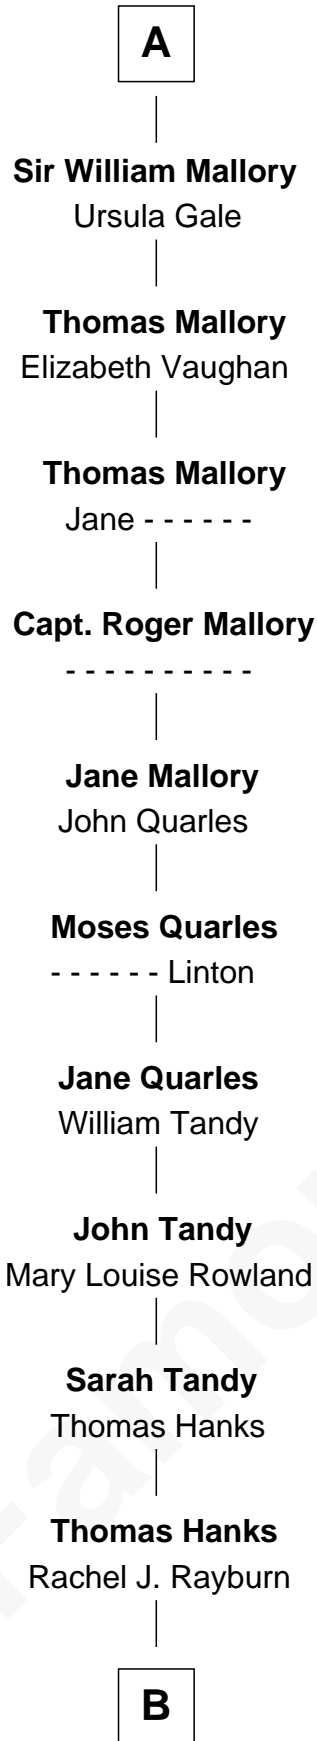

# FamousKin.com Relationship Chart of

**Tom Hanks**

*Movie Actor*

7th cousin 13 times removed of

**Catherine Howard**

*5th Wife of King Henry VIII*

**Edmund Fitzalan**

Alice de Warenne

**Joan Constable**

Sir William Mallory

**Sir John Mallory**

Margaret Thwaites

**Sir William Mallory**

Jane Norton

**A**

**Richard Fitzalan**

Eleanor Plantagenet

**Sir Richard Fitzalan**

Elizabeth de Bohun

**Elizabeth Fitzalan**

Sir Thomas Mowbray

**Margaret Mowbray**

Sir Robert Howard

**Sir John Howard**

Katherine Moleyns

**Sir Thomas Howard**

Elizabeth Tilney

**Sir Edmund Howard**

Joyce Culpeper

**Catherine Howard**

*5th Wife of King Henry VIII*

**B**