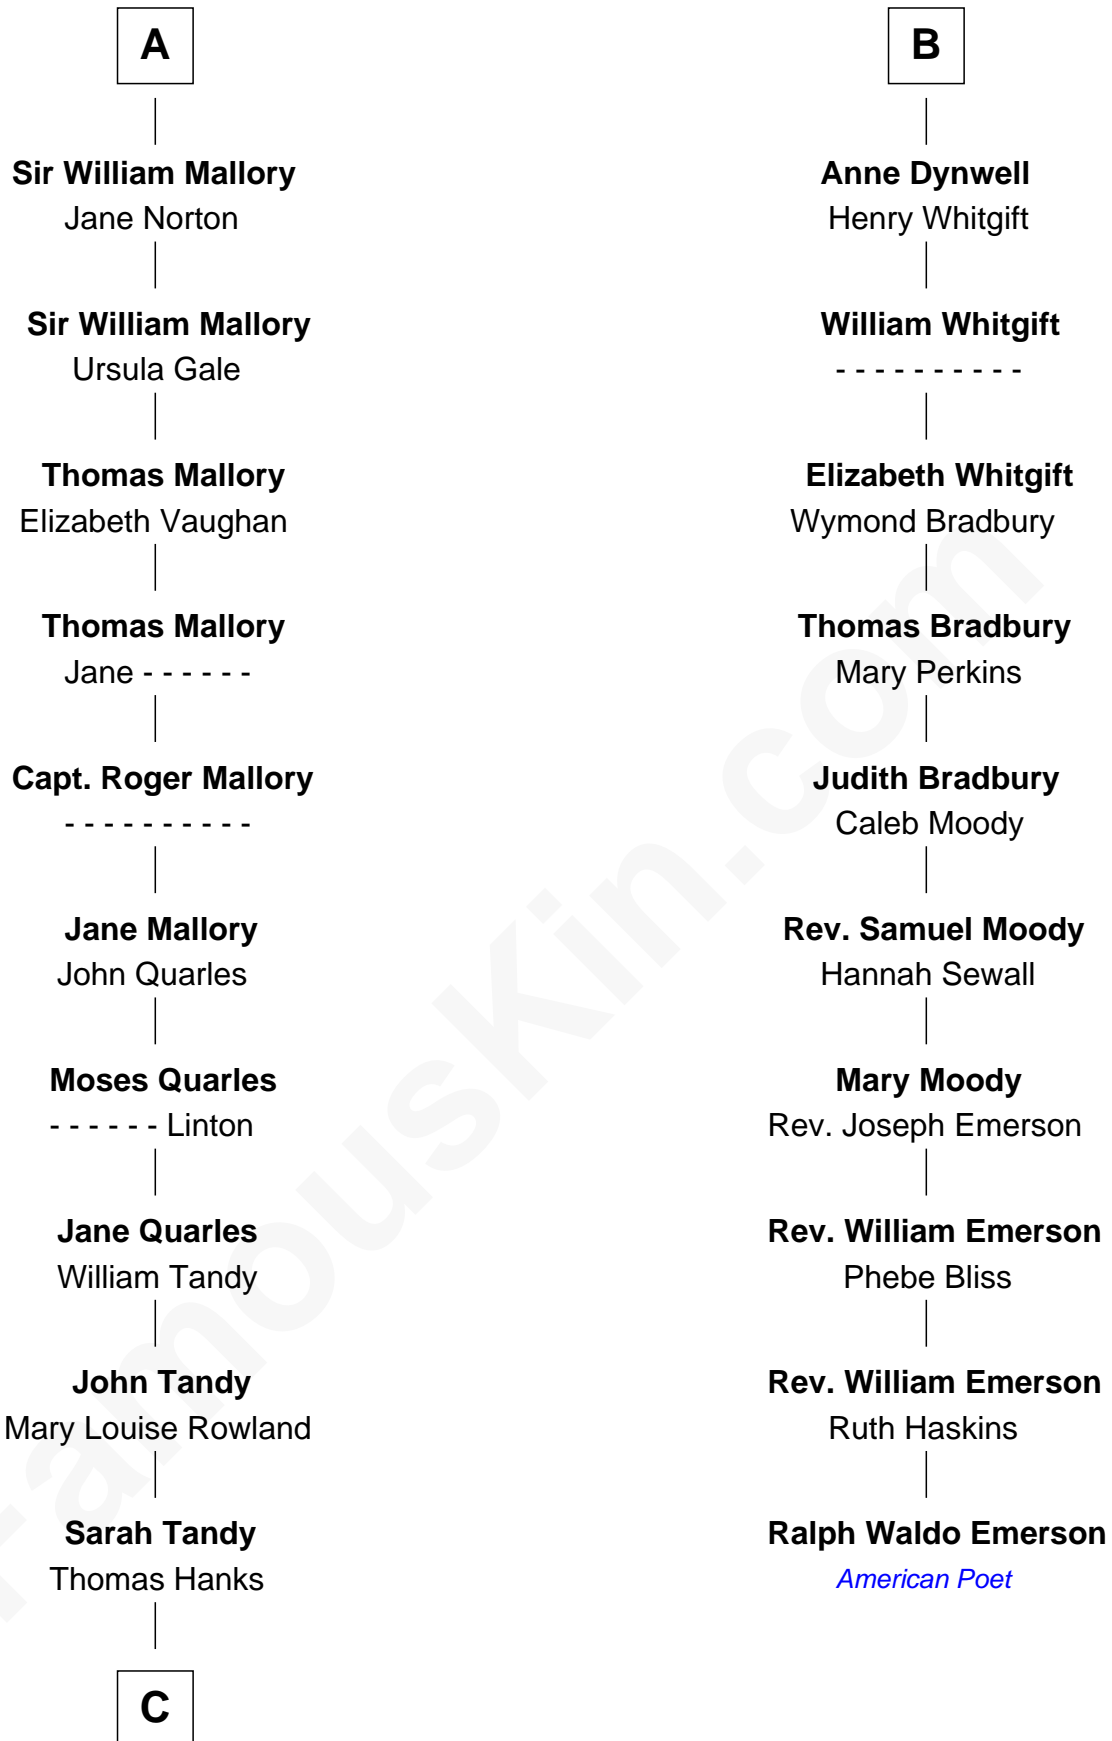

# FamousKin.com Relationship Chart of

**Tom Hanks**

*Movie Actor*

16th cousin 5 times removed of

**Ralph Waldo Emerson**

*American Poet*

**Sir Geoffrey le Scrope**

Ivetta de Ros

**C**

**Thomas Hanks**  
Rachel J. Rayburn

**Daniel Boone Hanks**  
Mary Catherine Mefford

**Ernest Buel Hanks**  
Gladys Hilda Ball

**Amos Mefford Hanks**  
Janet Marylyn Frager

**Tom Hanks**  
*Movie Actor*