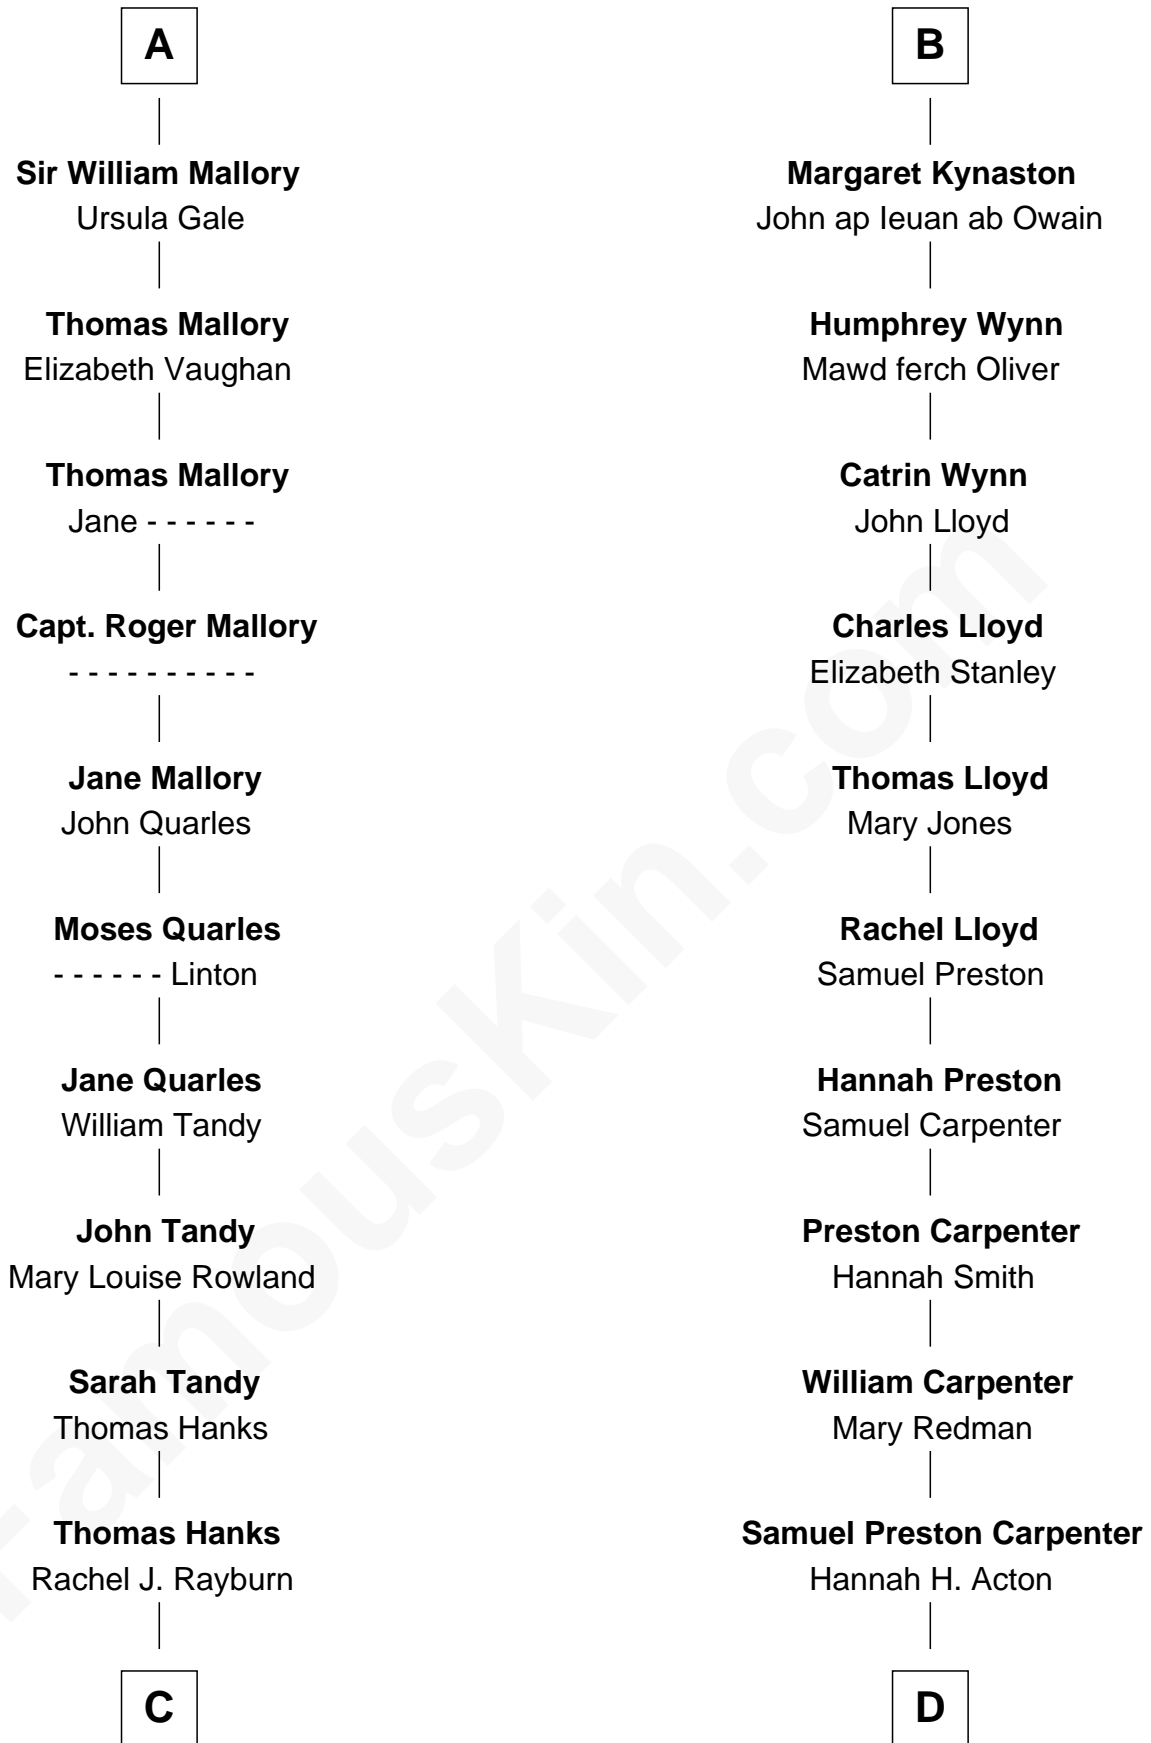

# FamousKin.com Relationship Chart of

**Tom Hanks**

*Movie Actor*

20th cousin 1 time removed of

**Christopher Reeve**

*Movie Actor*

**Edmund Fitzalan**

Alice de Warenne

**C**

**Daniel Boone Hanks**  
Mary Catherine Mefford

**Ernest Buel Hanks**  
Gladys Hilda Ball

**Amos Mefford Hanks**  
Janet Marylyn Frager

**Tom Hanks**  
*Movie Actor*

**D**

**Sarah Wyatt Carpenter**  
Richard Henry Reeve