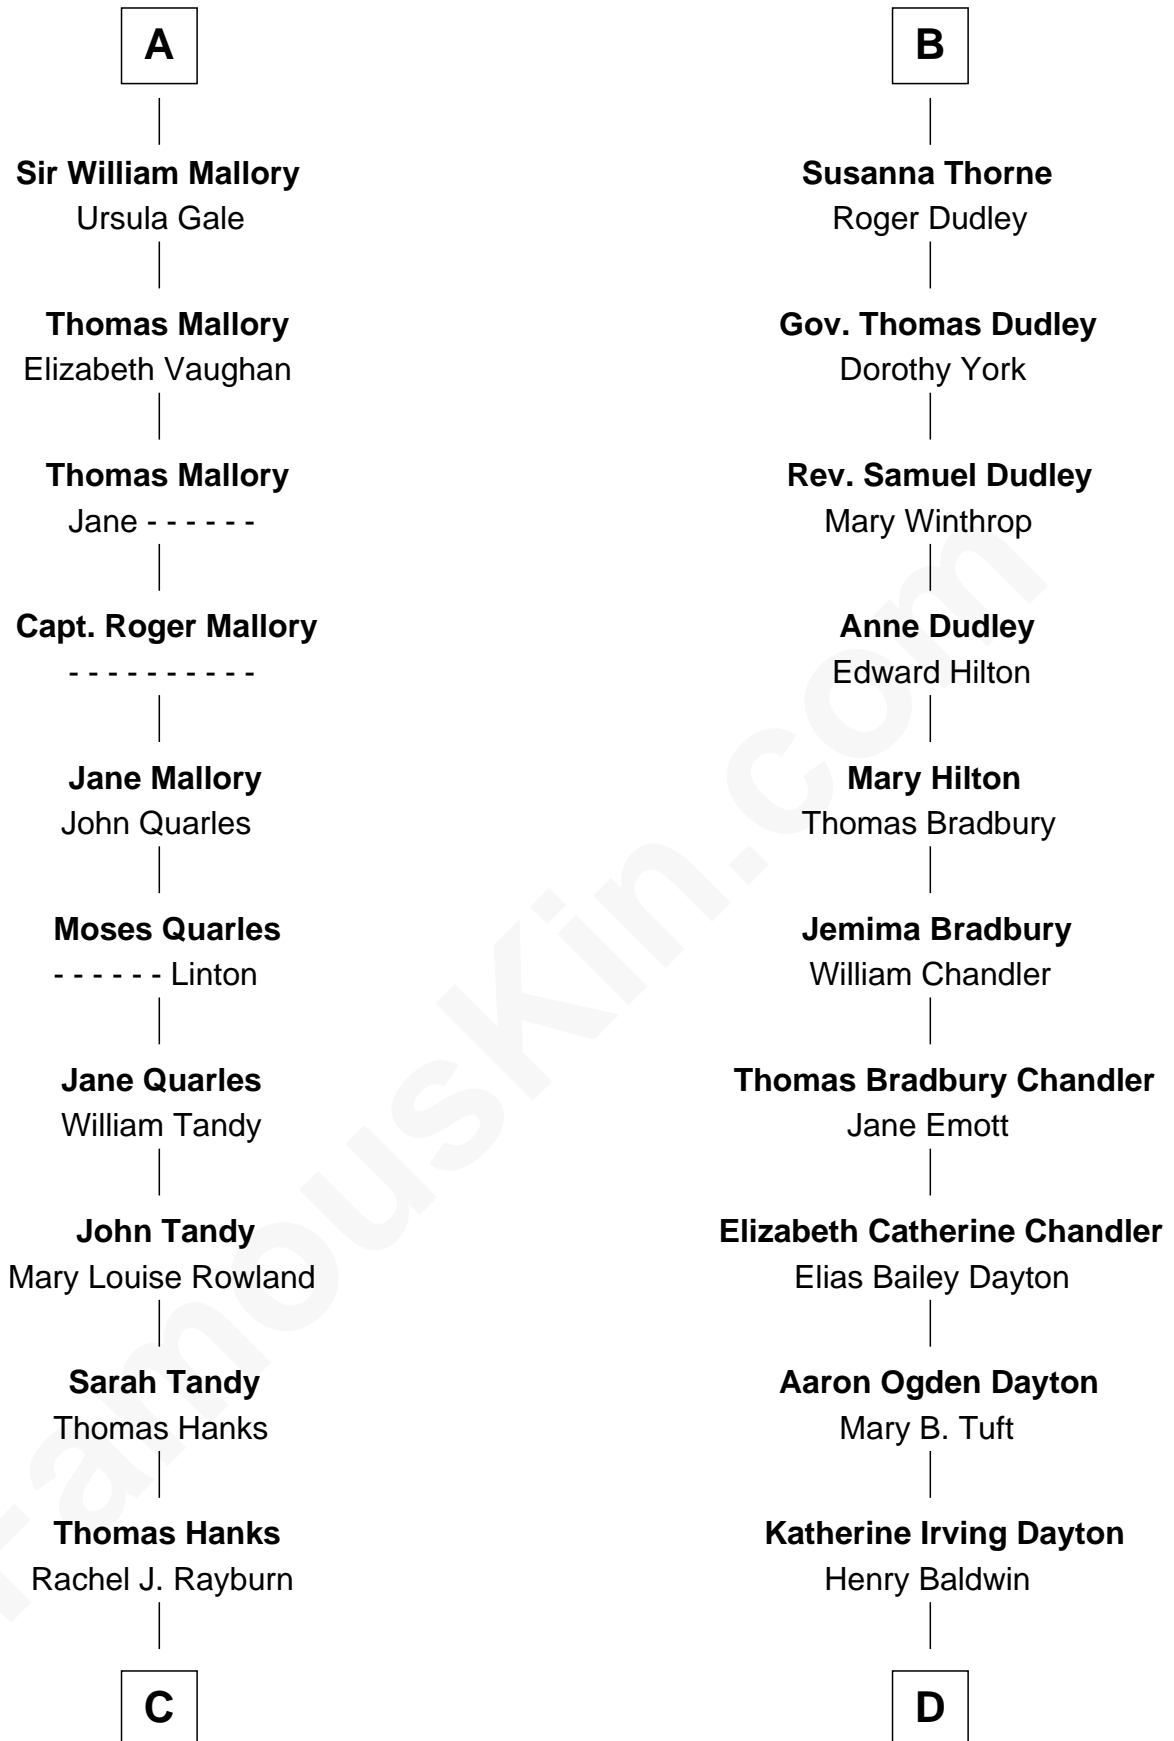

FamousKin.com Relationship Chart of

Tom Hanks

Movie Actor

20th cousin of

Christopher Reeve

Movie Actor

Sir John Grey

Avice Marmion

Sir Robert Grey
Lora de St. Quintin

Elizabeth Grey
Henry FitzHugh

Sir William FitzHugh
Margery Willoughby

Lora FitzHugh
Sir John Constable

Joan Constable
Sir William Mallory

Sir John Mallory
Margaret Thwaites

Sir William Mallory
Jane Norton

A

Maud Grey

Sir Thomas Harcourt

Sir Thomas Harcourt
Jane Fraunceys

Sir Richard Harcourt
Edith St. Clair

Alice Harcourt
William Bessiles

Elizabeth Bessiles
Richard Fettiplace

Anne Fettiplace
Edward Purefoy

Mary Purefoy
Thomas Thorne

B

C

Daniel Boone Hanks
Mary Catherine Mefford

Ernest Buel Hanks
Gladys Hilda Ball

Amos Mefford Hanks
Janet Marylyn Frager

Tom Hanks
Movie Actor