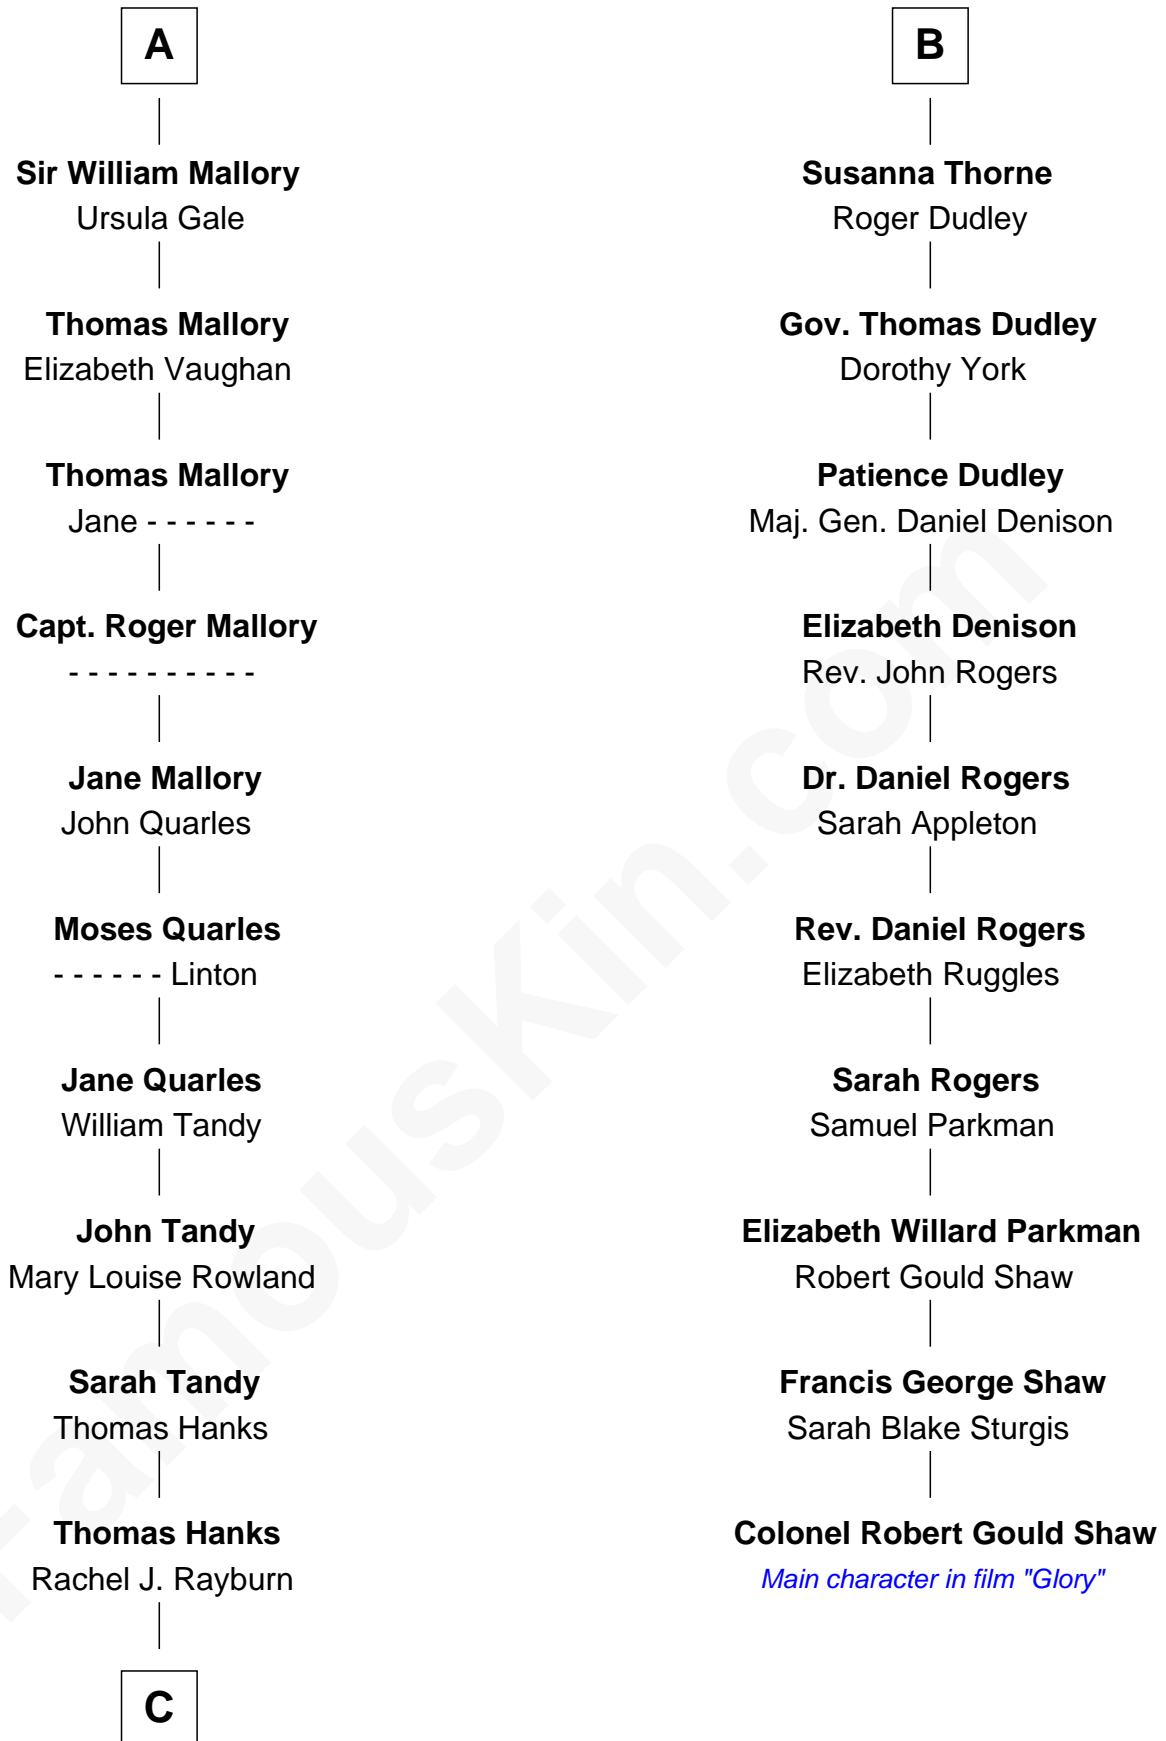

# FamousKin.com Relationship Chart of

**Tom Hanks**

*Movie Actor*

16th cousin 4 times removed of

**Colonel Robert Gould Shaw**

*U.S. Civil War leader of film "Glory" fame*

**Sir John Grey**

Avice Marmion

**Sir Robert Grey**  
Lora de St. Quintin

**Elizabeth Grey**  
Henry FitzHugh

**Sir William FitzHugh**  
Margery Willoughby

**Lora FitzHugh**  
Sir John Constable

**Joan Constable**  
Sir William Mallory

**Sir John Mallory**  
Margaret Thwaites

**Sir William Mallory**  
Jane Norton

**A**

**Maud Grey**

Sir Thomas Harcourt

**Sir Thomas Harcourt**  
Jane Fraunceys

**Sir Richard Harcourt**  
Edith St. Clair

**Alice Harcourt**  
William Bessiles

**Elizabeth Bessiles**  
Richard Fettiplace

**Anne Fettiplace**  
Edward Purefoy

**Mary Purefoy**  
Thomas Thorne

**B**

**C**

—  
**Daniel Boone Hanks**  
Mary Catherine Mefford

—  
**Ernest Buel Hanks**  
Gladys Hilda Ball

—  
**Amos Mefford Hanks**  
Janet Marylyn Frager