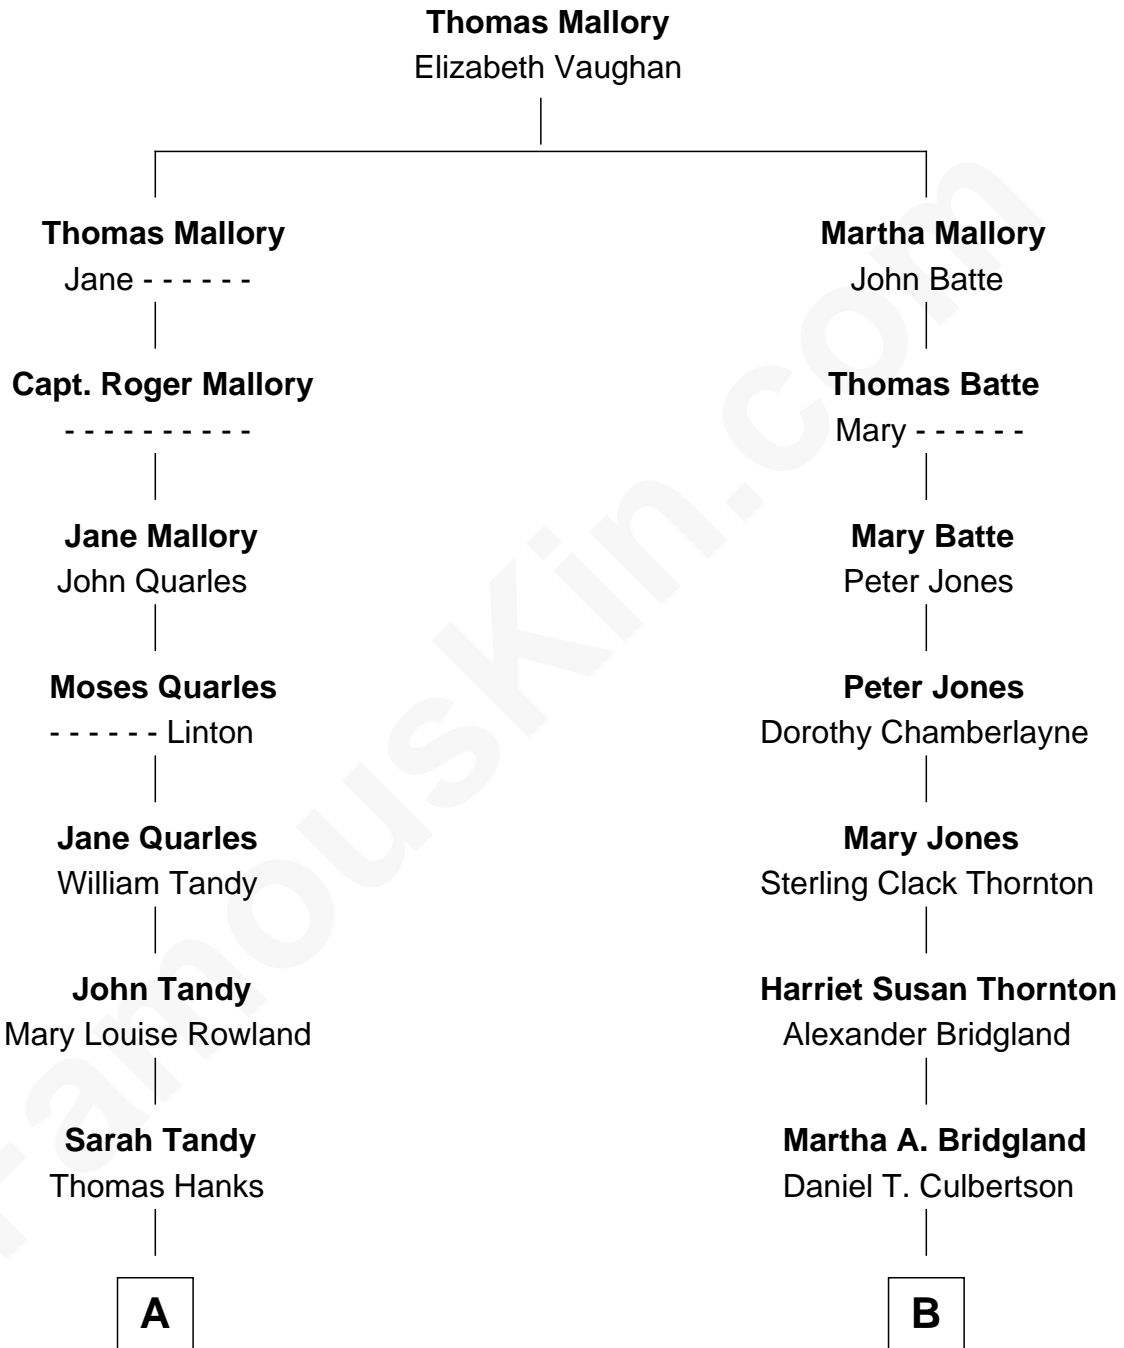

FamousKin.com Relationship Chart of

Tom Hanks

Movie Actor

9th cousin 2 times removed of

Steve McQueen

Movie Actor

A

Thomas Hanks
Rachel J. Rayburn

Daniel Boone Hanks
Mary Catherine Mefford

Ernest Buel Hanks
Gladys Hilda Ball

Amos Mefford Hanks
Janet Marylyn Frager

Tom Hanks
Movie Actor

B

Caroline Myrtle Culbertson
Lewis D. McQueen

William Terence McQueen
Julian Crawford