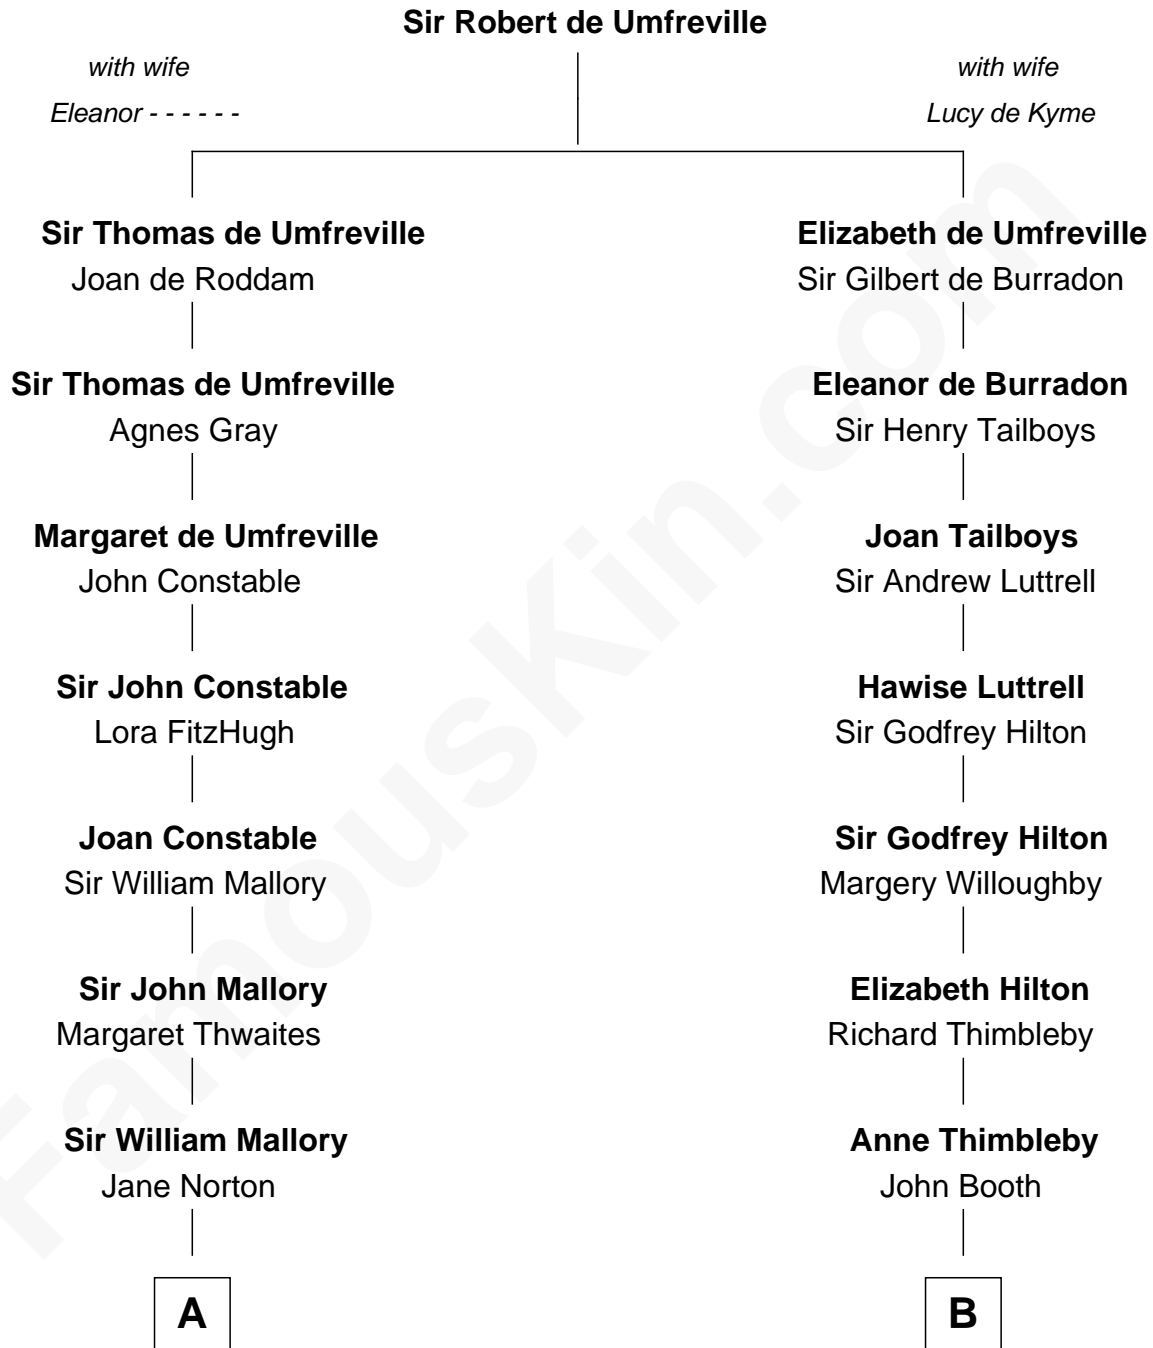

FamousKin.com
Relationship Chart of
Tom Hanks
Movie Actor

20th cousin 1 time removed of
George H. W. Bush
41st U.S. President

C

Daniel Boone Hanks
Mary Catherine Mefford

Ernest Buel Hanks
Gladys Hilda Ball

Amos Mefford Hanks
Janet Marylyn Frager

Tom Hanks
Movie Actor

D

Samuel Howard Fay
Susan Montfort Shellman

Harriet Eleanor Fay
Rev. James Smith Bush

Samuel Prescott Bush
Flora Sheldon

Prescott Sheldon Bush
Dorothy Wear Walker