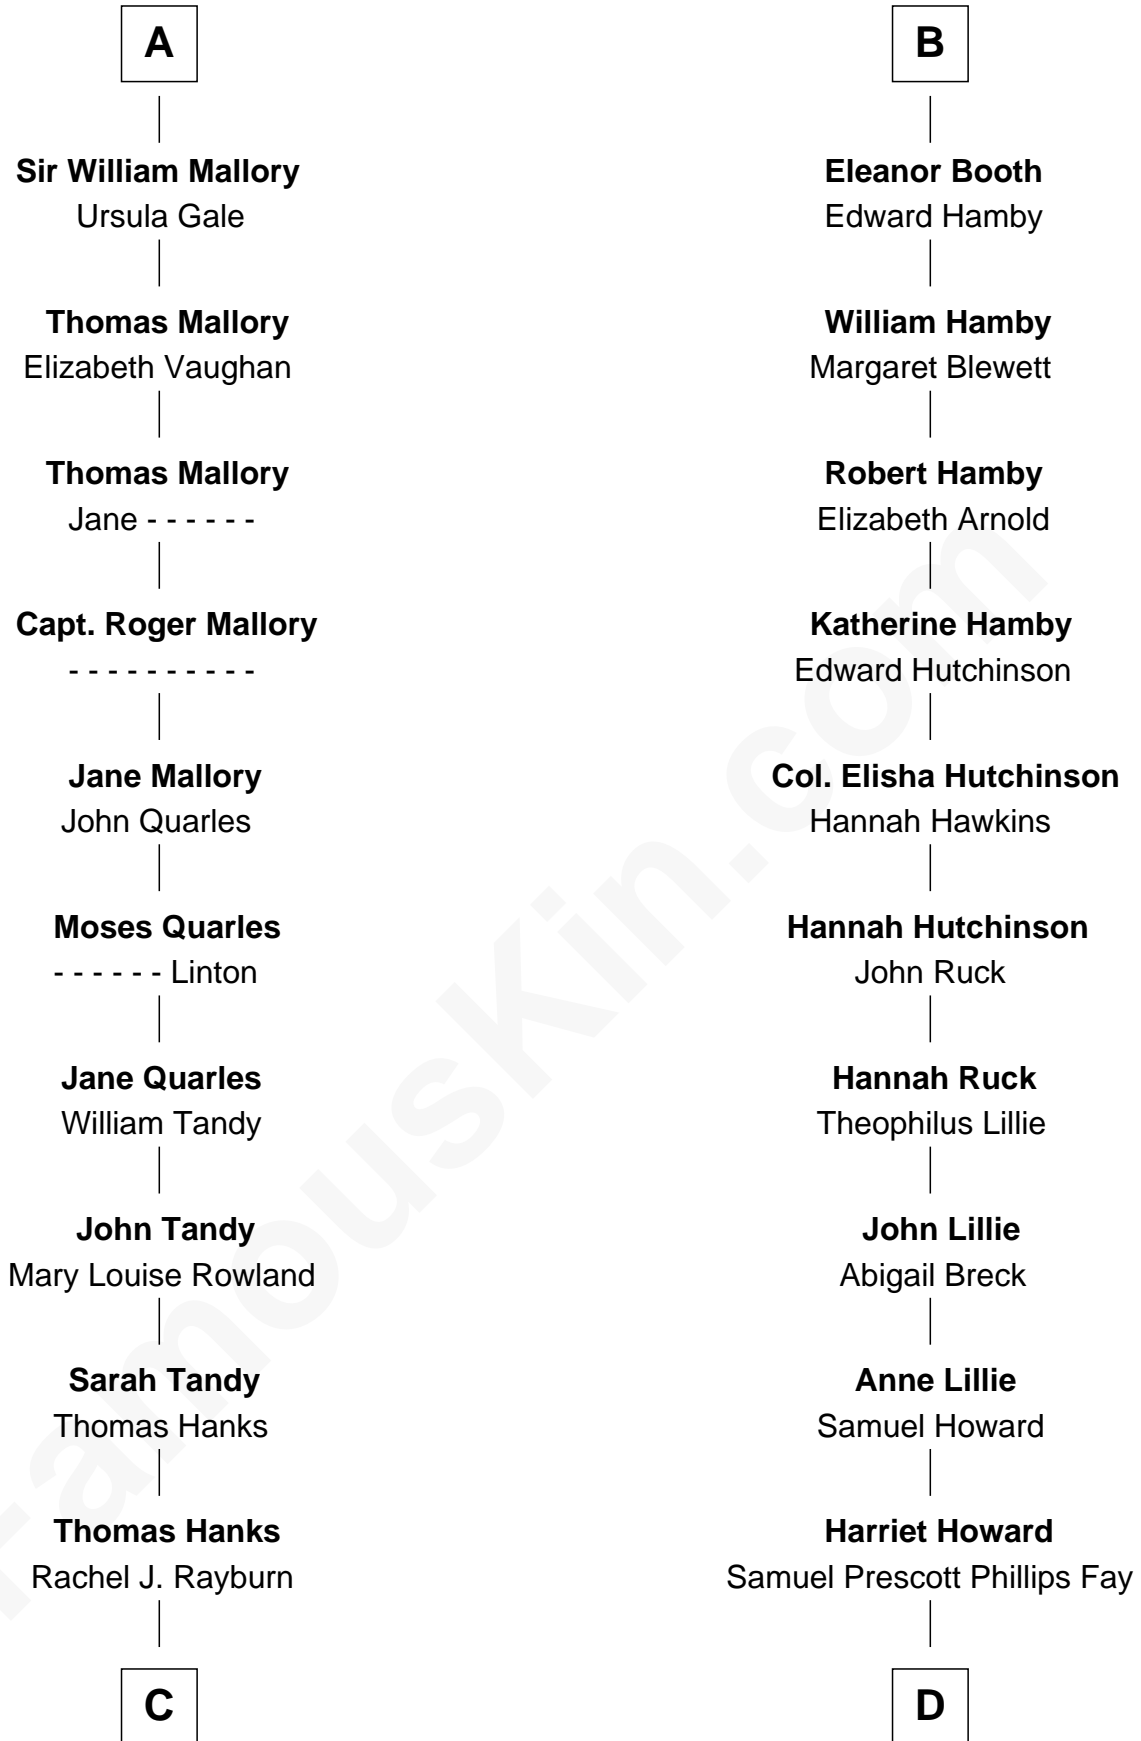

FamousKin.com
Relationship Chart of
Tom Hanks
Movie Actor

20th cousin 1 time removed of
George H. W. Bush
41st U.S. President

C

Daniel Boone Hanks
Mary Catherine Mefford

Ernest Buel Hanks
Gladys Hilda Ball

Amos Mefford Hanks
Janet Marylyn Frager

Tom Hanks
Movie Actor

D

Samuel Howard Fay
Susan Montfort Shellman

Harriet Eleanor Fay
Rev. James Smith Bush

Samuel Prescott Bush
Flora Sheldon

Prescott Sheldon Bush
Dorothy Wear Walker

George H. W. Bush
41st U.S. President