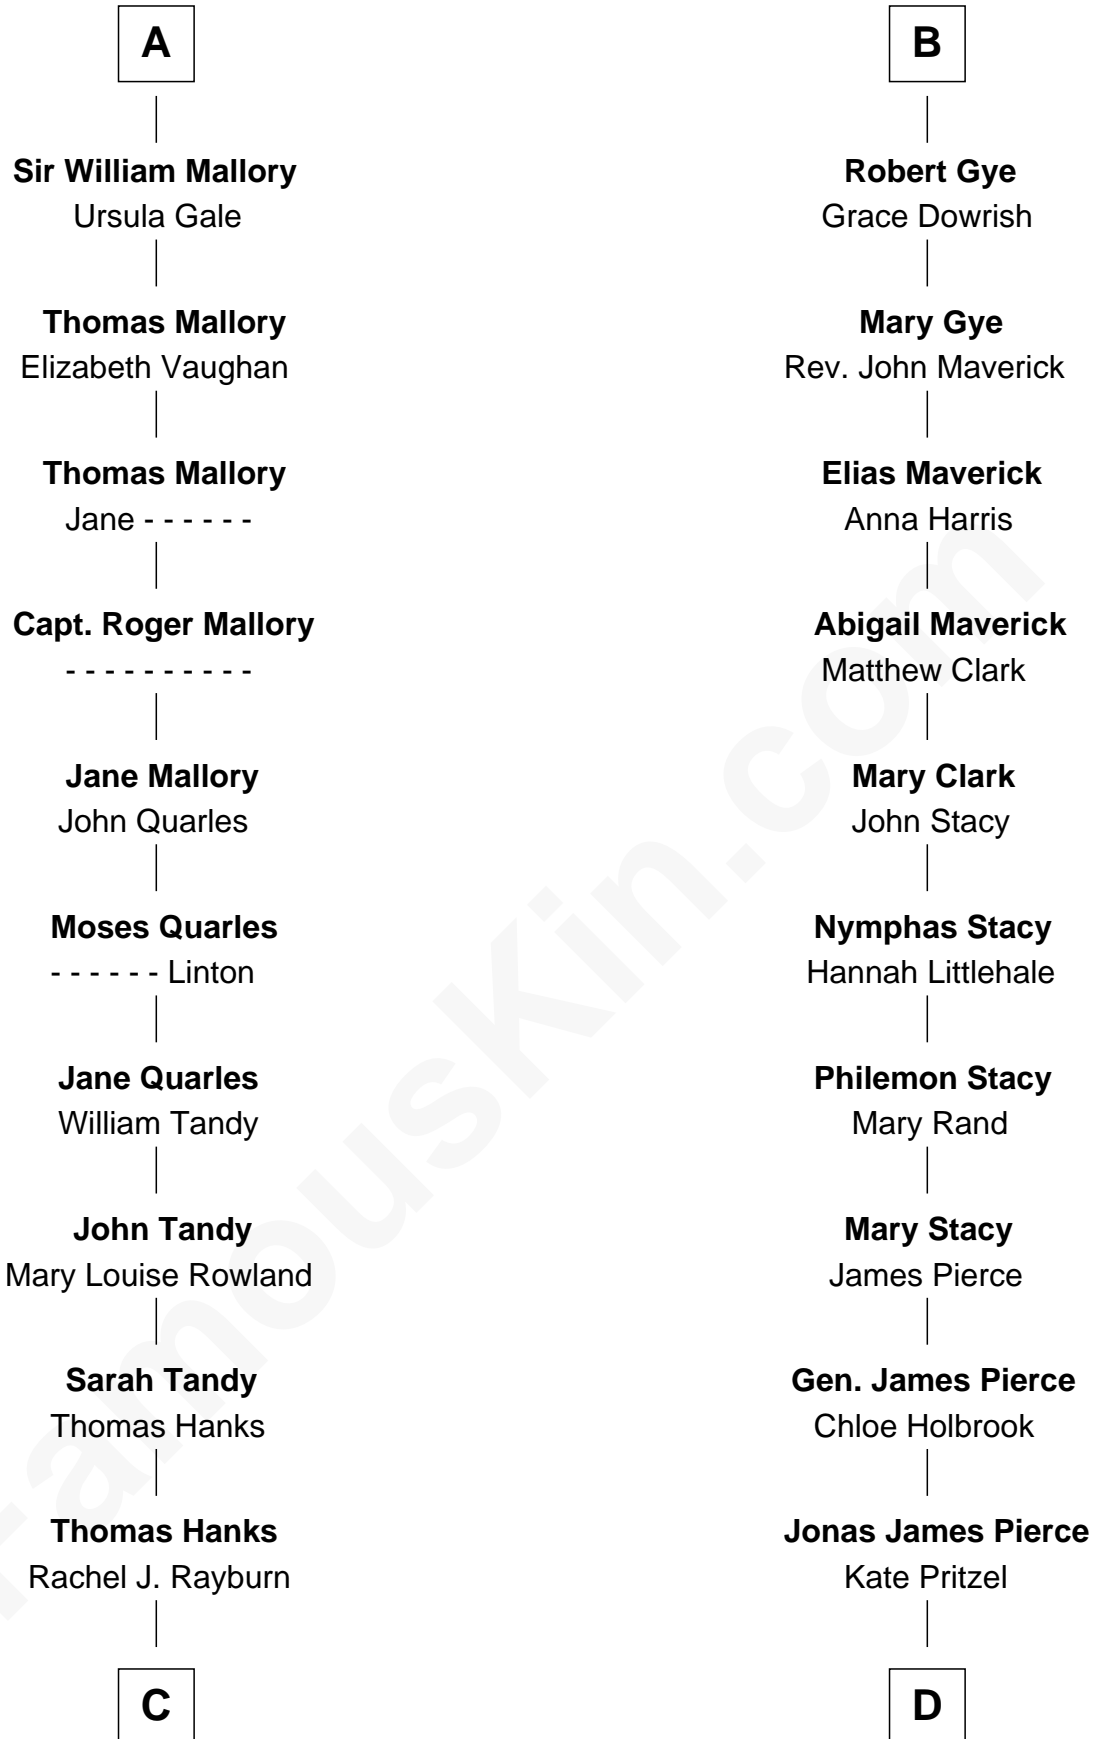

FamousKin.com Relationship Chart of

Tom Hanks

Movie Actor

19th cousin 1 time removed of

Barbara (Pierce) Bush

First Lady of President George H.W. Bush

Edmund Fitzalan

Alice de Warenne

C

Daniel Boone Hanks
Mary Catherine Mefford

Ernest Buel Hanks
Gladys Hilda Ball

Amos Mefford Hanks
Janet Marylyn Frager

Tom Hanks
Movie Actor

D

Scott Pierce
Mabel Marvin

Marvin Pierce
Pauline Robinson

Barbara (Pierce) Bush
First Lady of George H.W. Bush

FamousKin.com