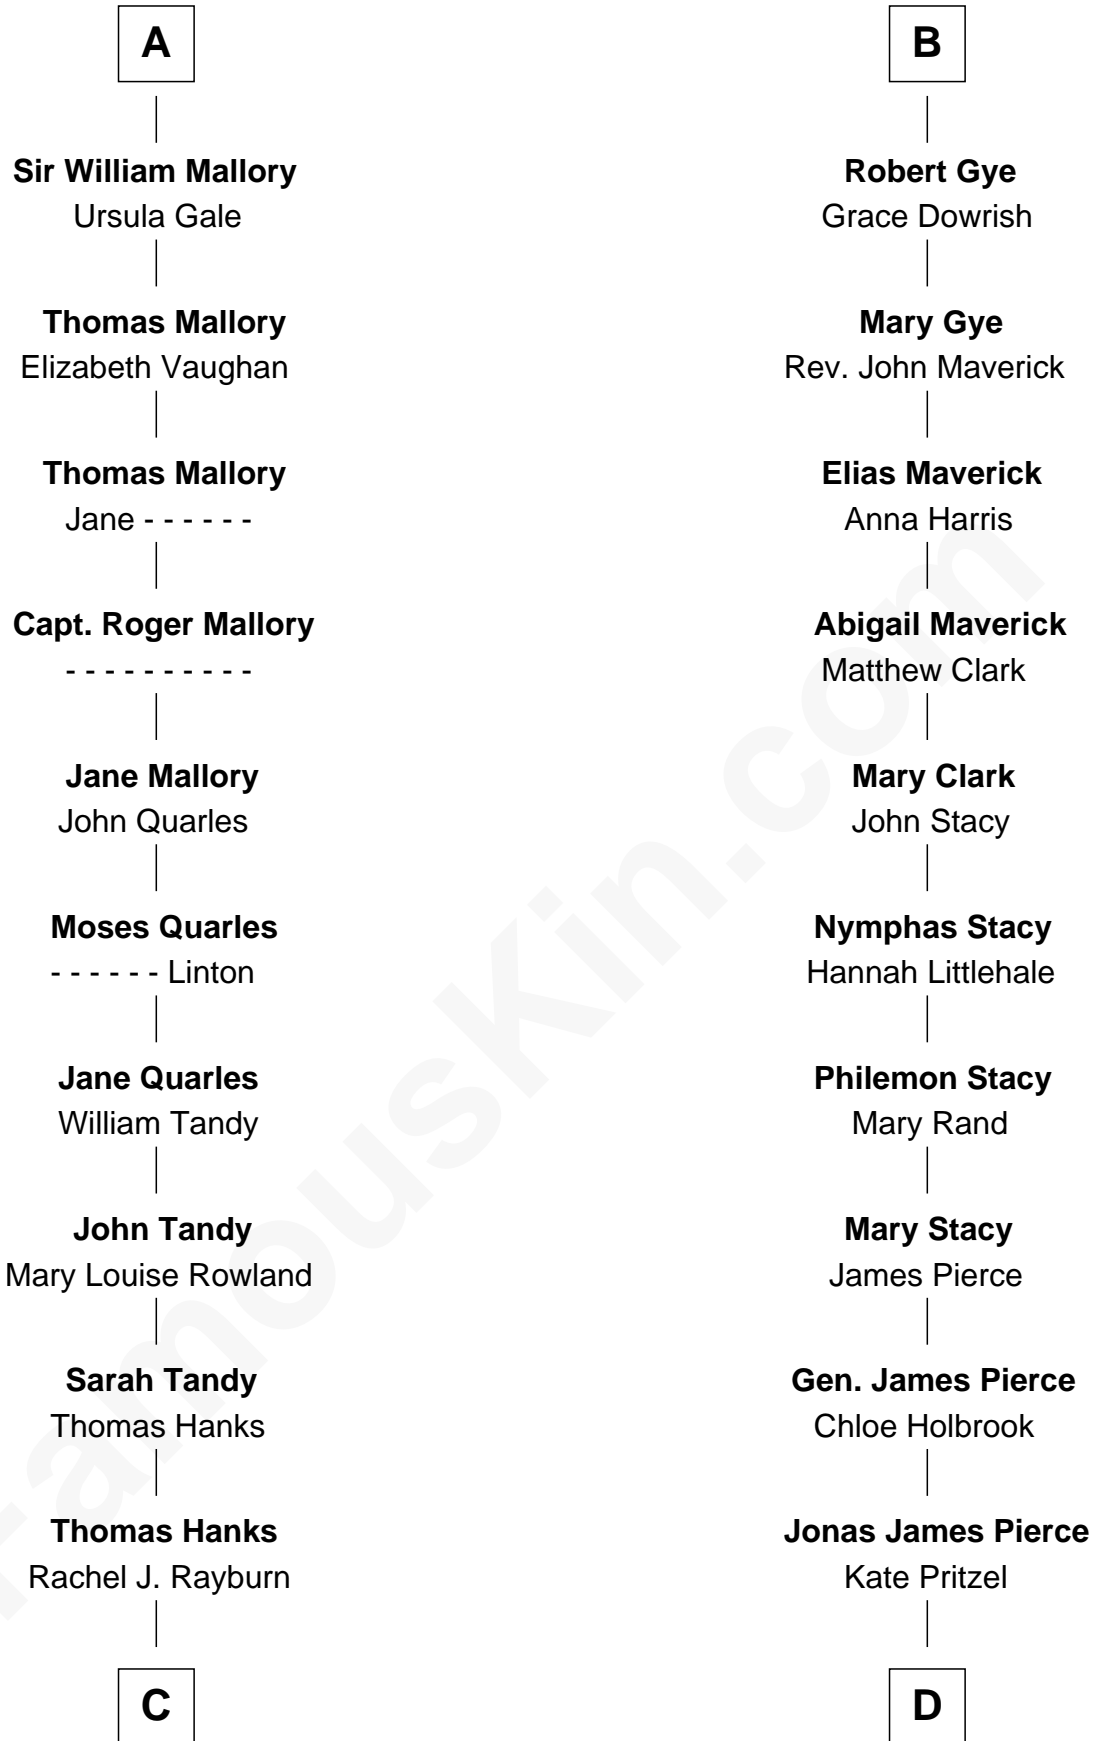

FamousKin.com Relationship Chart of

Tom Hanks

Movie Actor

20th cousin of

George W. Bush

43rd U.S. President

Edmund Fitzalan

Alice de Warenne

C

Daniel Boone Hanks
Mary Catherine Mefford

Ernest Buel Hanks
Gladys Hilda Ball

Amos Mefford Hanks
Janet Marylyn Frager

Tom Hanks
Movie Actor

D

Scott Pierce
Mabel Marvin

Marvin Pierce
Pauline Robinson

Barbara Pierce
George Herbert Walker Bush

George W. Bush
43rd U.S. President

FamousKin.com