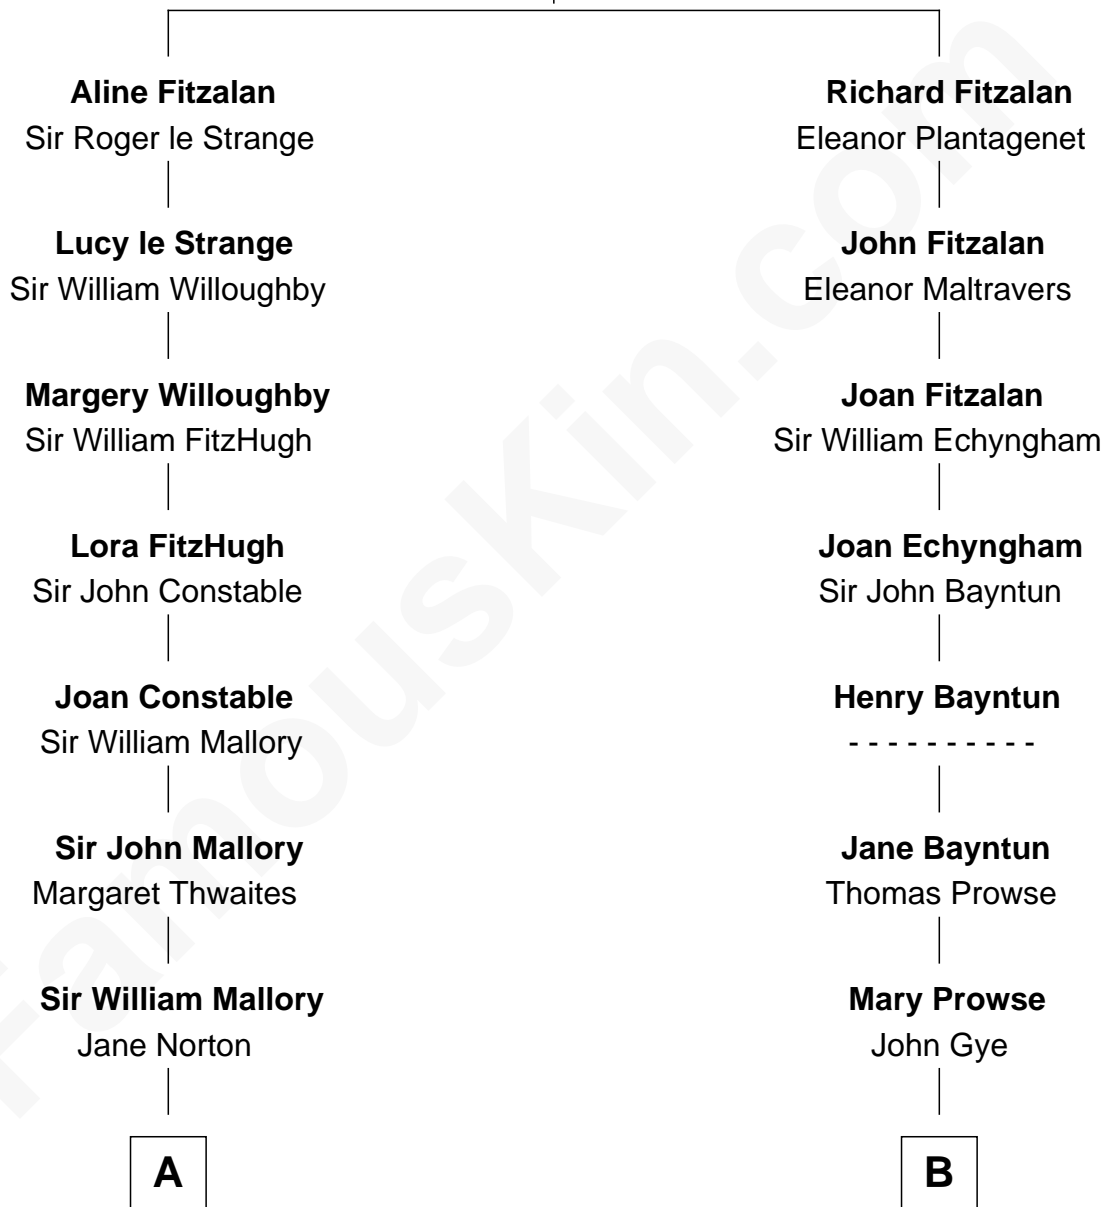

FamousKin.com Relationship Chart of

Tom Hanks

Movie Actor

20th cousin of

George W. Bush

43rd U.S. President

Edmund Fitzalan

Alice de Warenne

C

Daniel Boone Hanks
Mary Catherine Mefford

Ernest Buel Hanks
Gladys Hilda Ball

Amos Mefford Hanks
Janet Marylyn Frager

Tom Hanks
Movie Actor

D

Scott Pierce
Mabel Marvin

Marvin Pierce
Pauline Robinson