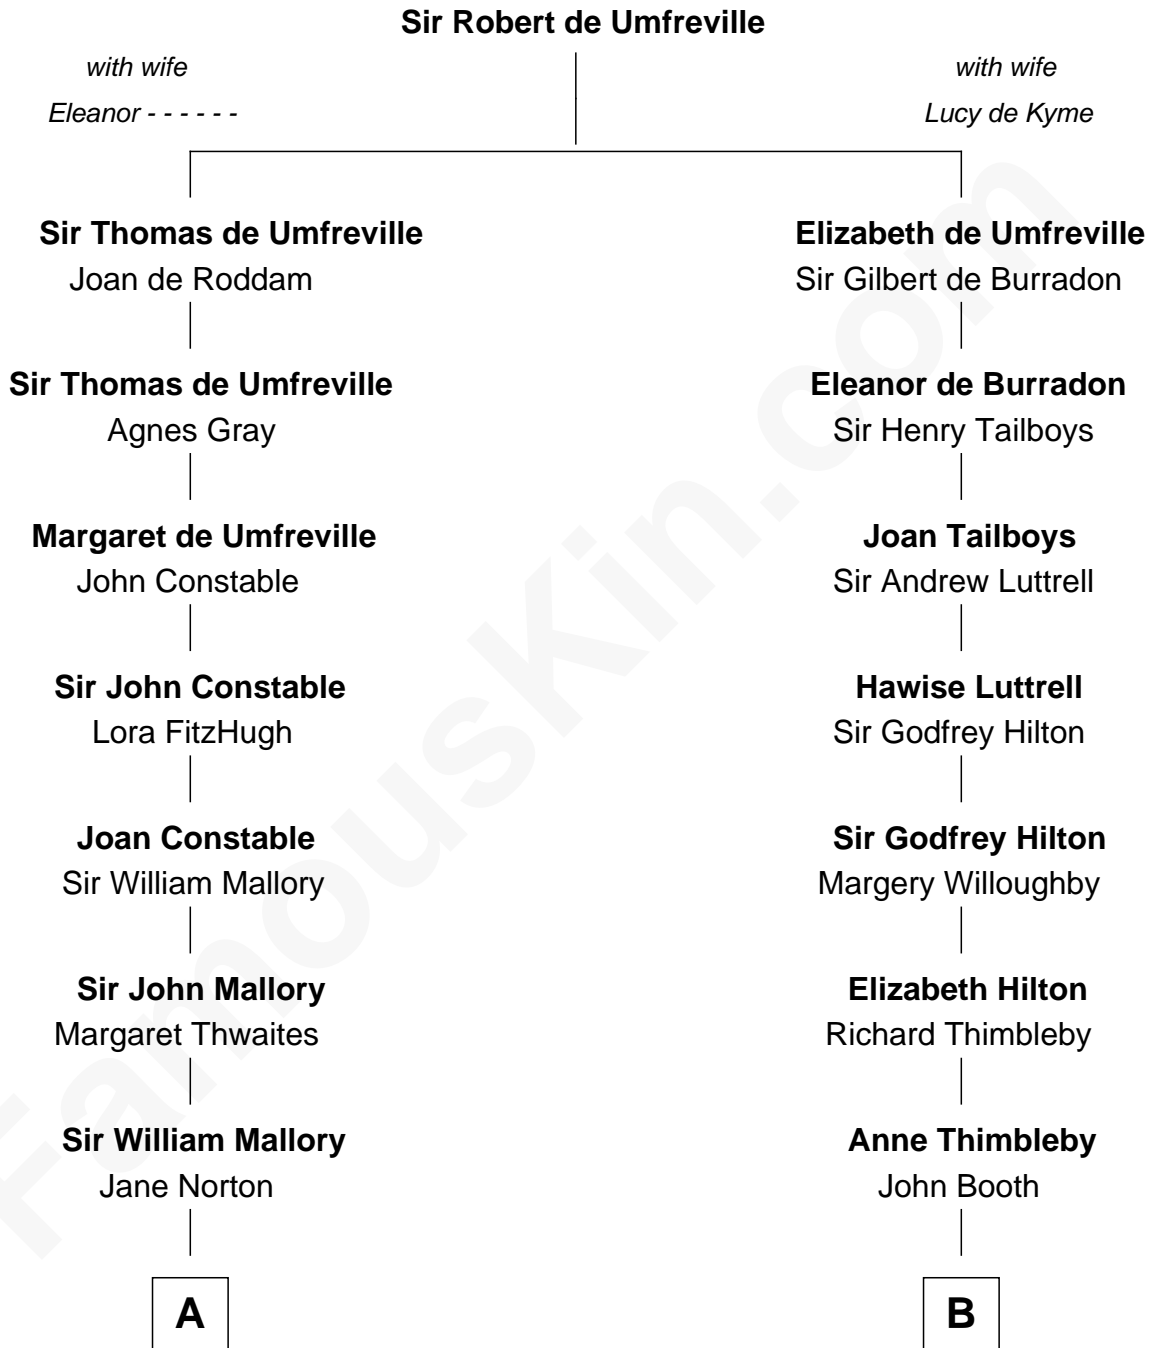

FamousKin.com
Relationship Chart of
Tom Hanks
Movie Actor

17th cousin 3 times removed of
Lucretia (Rudolph) Garfield
First Lady of President James Garfield

C

—
Daniel Boone Hanks
Mary Catherine Mefford

—
Ernest Buel Hanks
Gladys Hilda Ball

—
Amos Mefford Hanks
Janet Marylyn Frager

—
Tom Hanks
Movie Actor

FamousKin.com