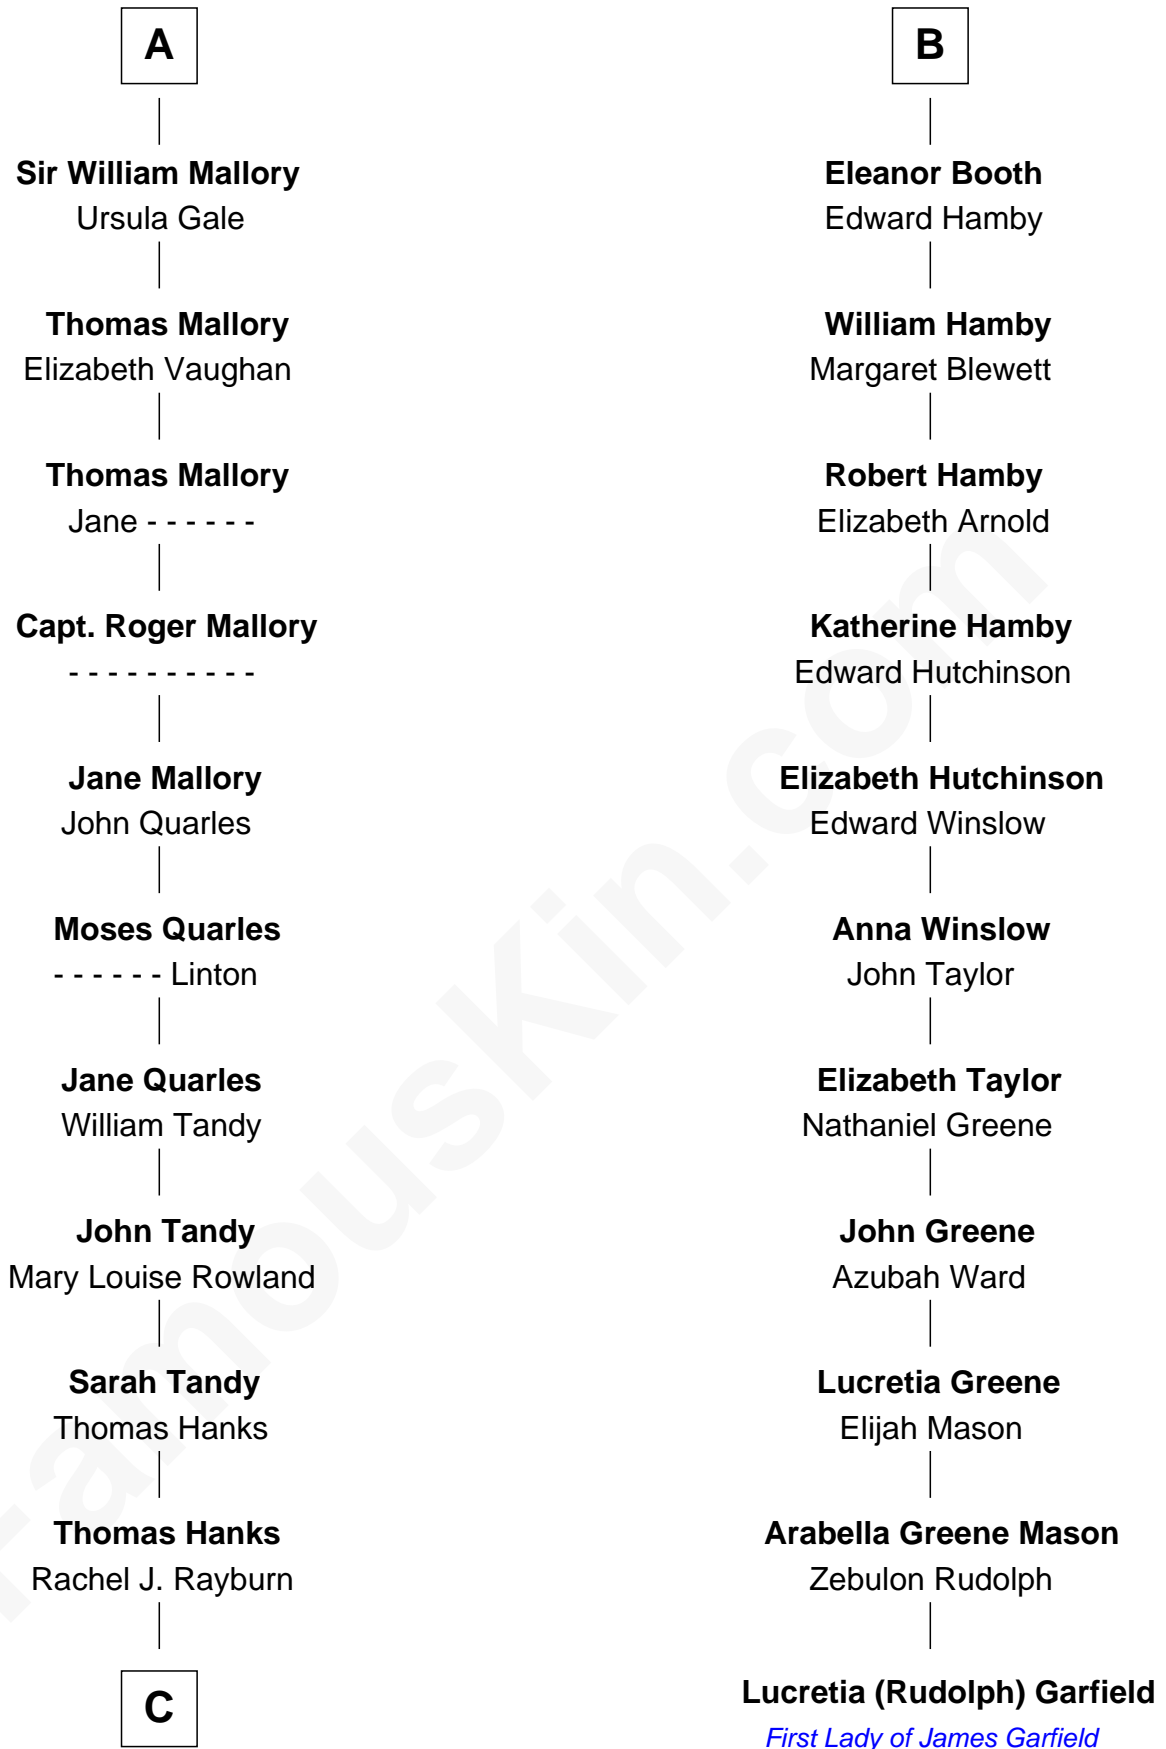

FamousKin.com
Relationship Chart of
Tom Hanks
Movie Actor

17th cousin 3 times removed of
Lucretia (Rudolph) Garfield
First Lady of President James Garfield

C

—
Daniel Boone Hanks
Mary Catherine Mefford

—
Ernest Buel Hanks
Gladys Hilda Ball

—
Amos Mefford Hanks
Janet Marylyn Frager

—
Tom Hanks
Movie Actor

FamousKin.com