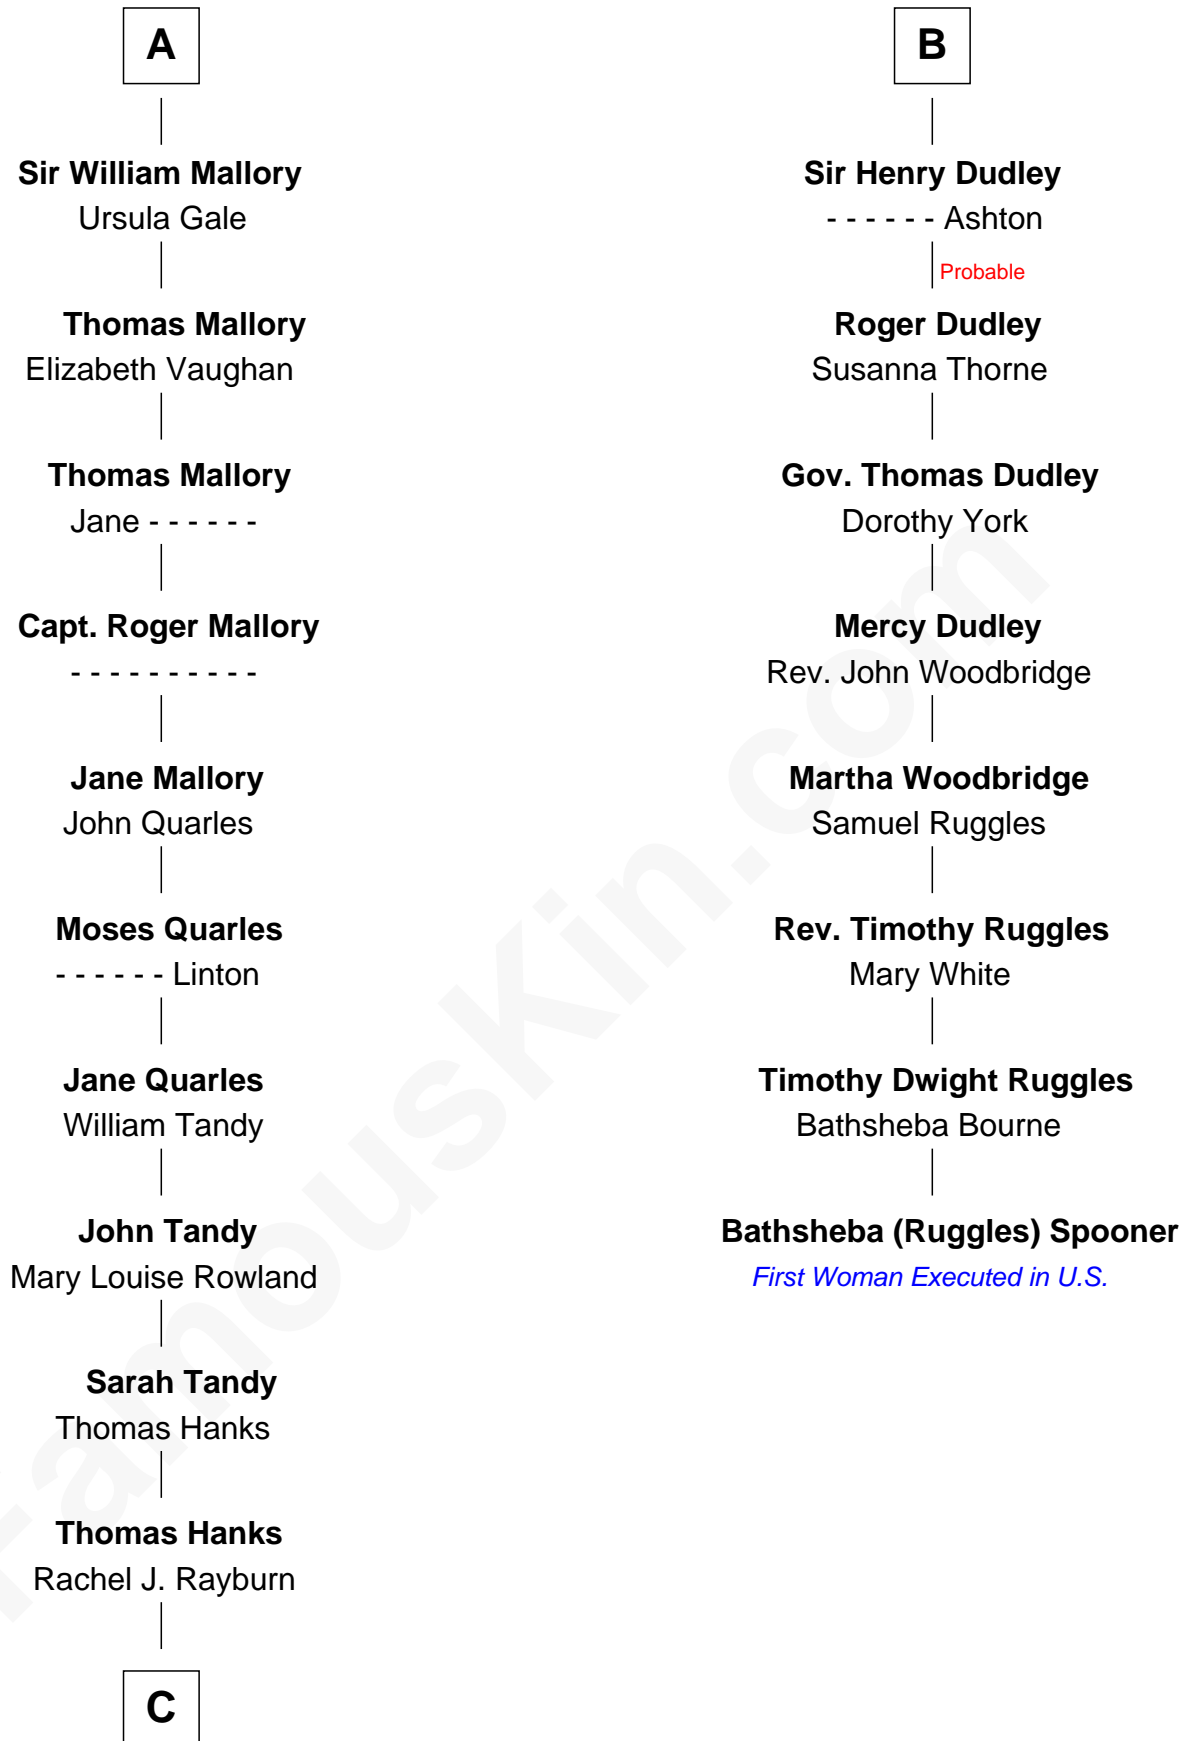

FamousKin.com

Relationship Chart of

Tom Hanks

Movie Actor

14th cousin 6 times removed of

Bathsheba (Ruggles) Spooner

First woman executed for murder in U.S. by non-British government

C

—
Daniel Boone Hanks
Mary Catherine Mefford

—
Ernest Buel Hanks
Gladys Hilda Ball

—
Amos Mefford Hanks
Janet Marylyn Frager

—
Tom Hanks
Movie Actor

FamousKin.com