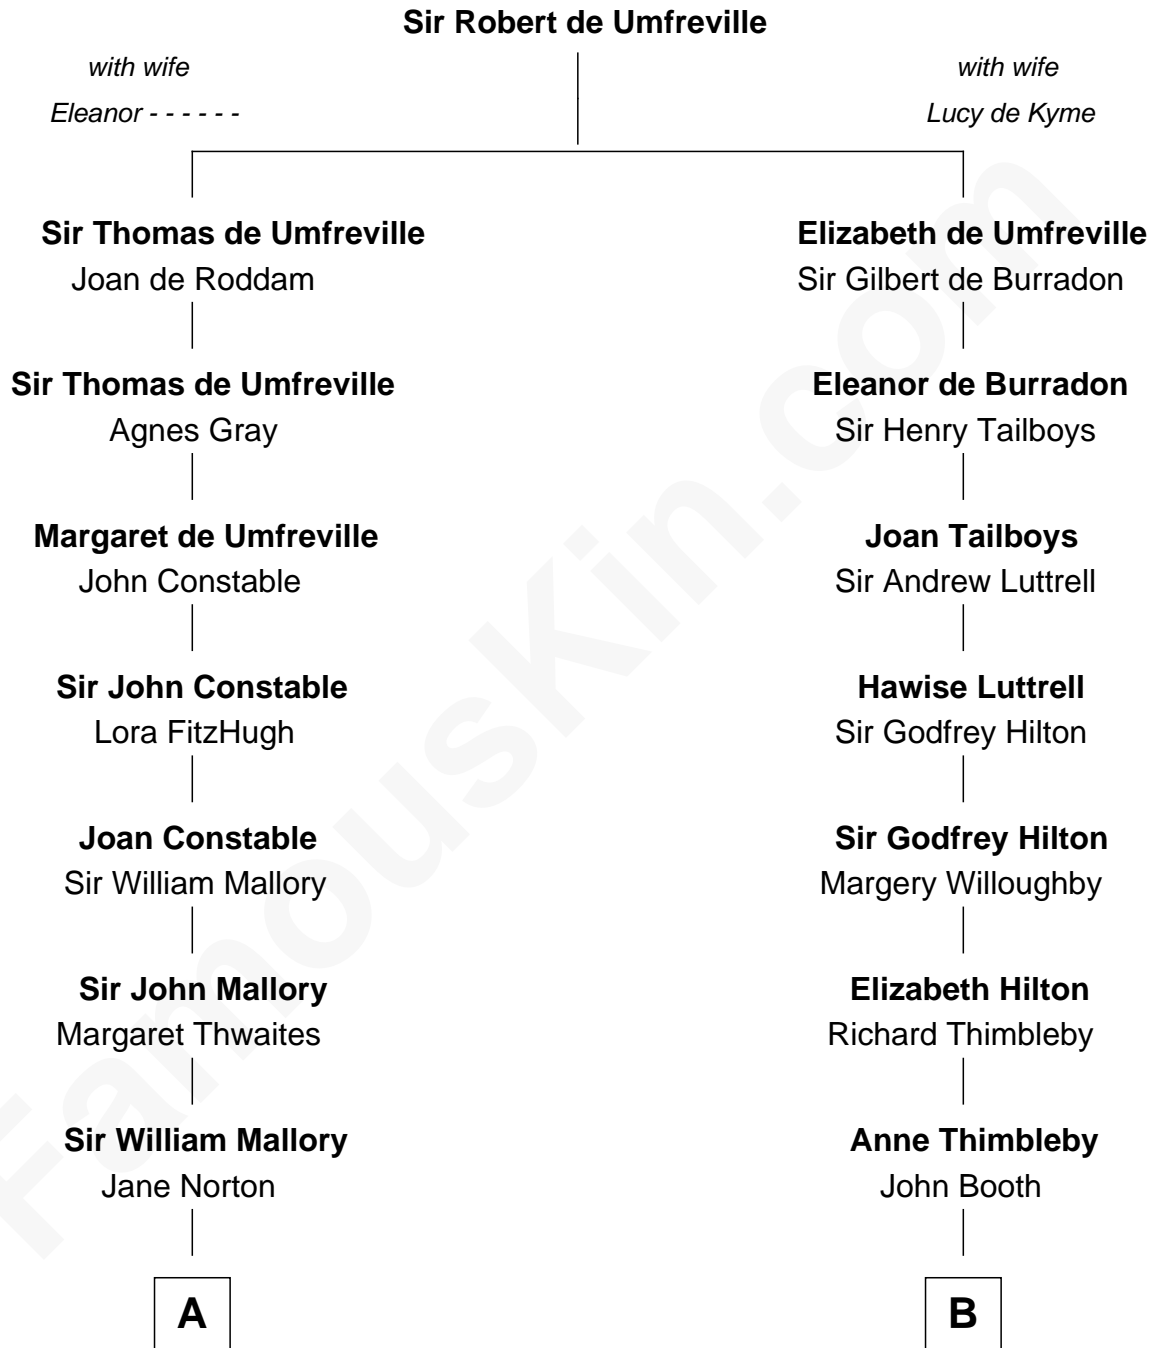

FamousKin.com Relationship Chart of

Tom Hanks

Movie Actor

15th cousin 5 times removed of

Nicholas Gilman

Signer of the U.S. Constitution

C

—
Daniel Boone Hanks
Mary Catherine Mefford

—
Ernest Buel Hanks
Gladys Hilda Ball

—
Amos Mefford Hanks
Janet Marylyn Frager

—
Tom Hanks
Movie Actor

FamousKin.com