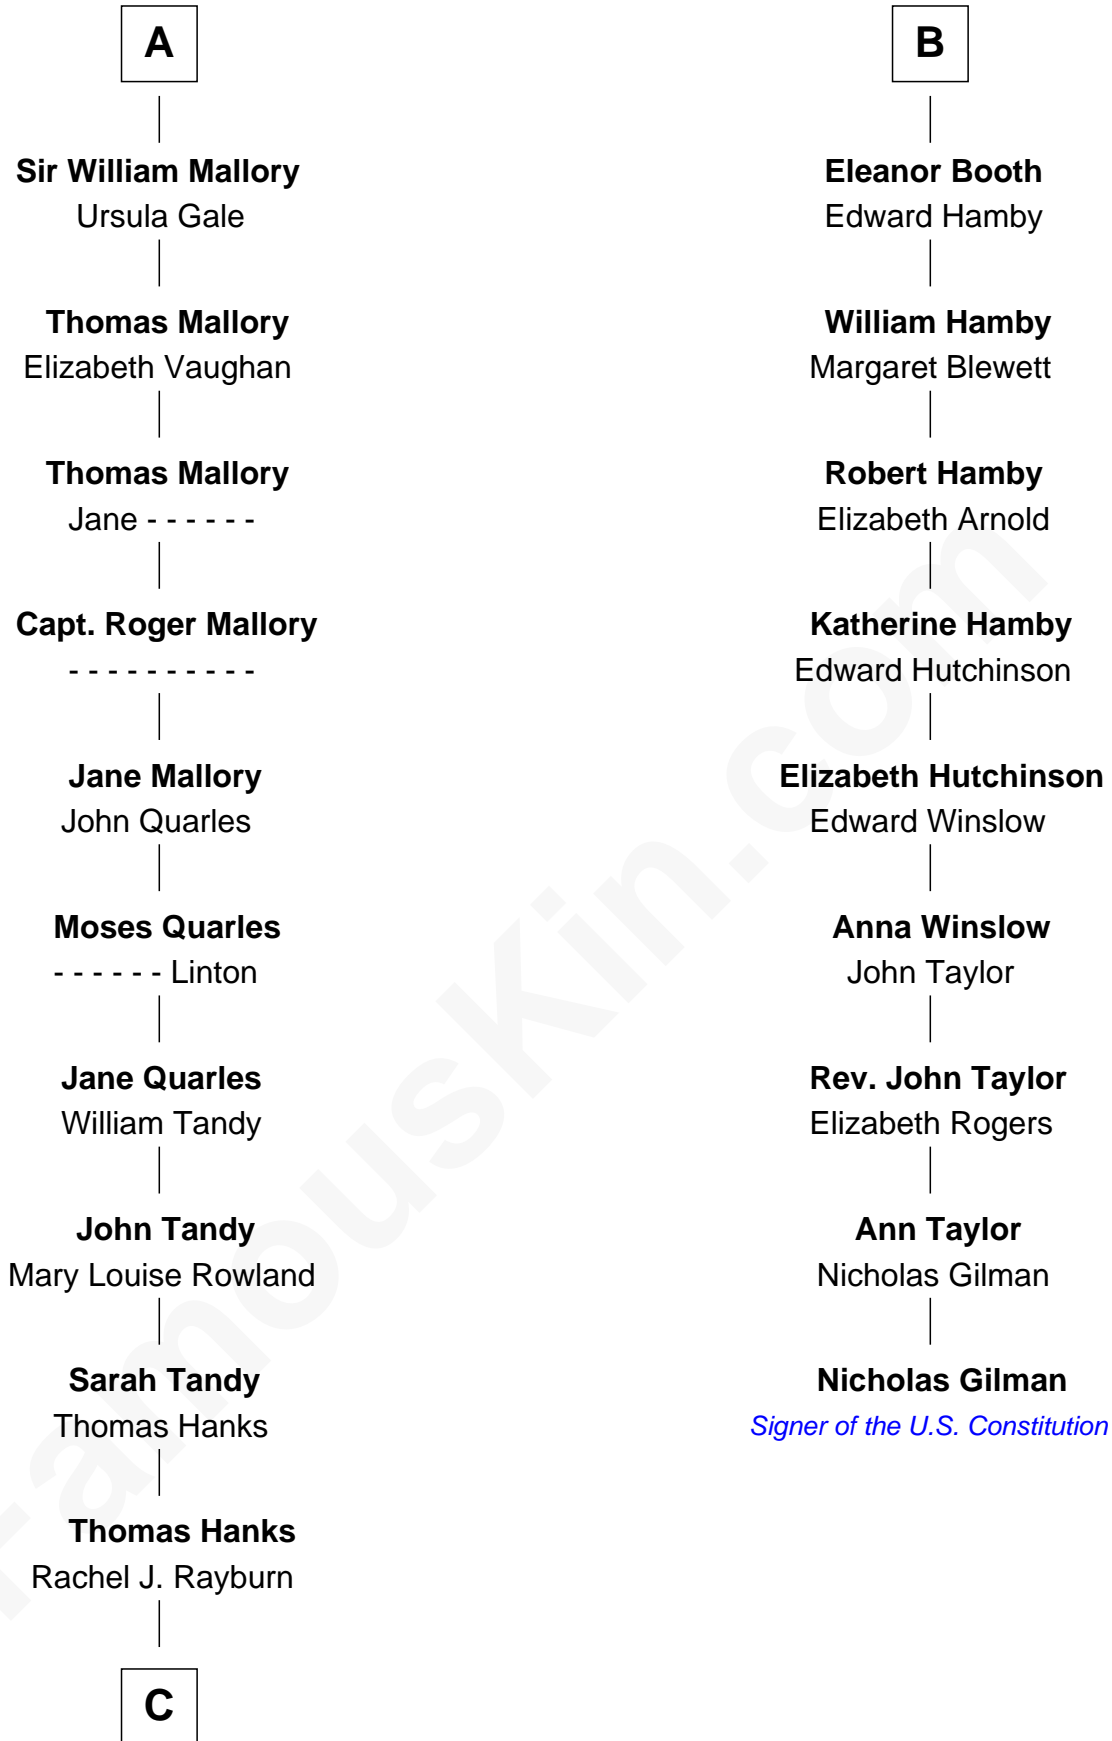

FamousKin.com Relationship Chart of

Tom Hanks

Movie Actor

15th cousin 5 times removed of

Nicholas Gilman

Signer of the U.S. Constitution

C

—
Daniel Boone Hanks
Mary Catherine Mefford