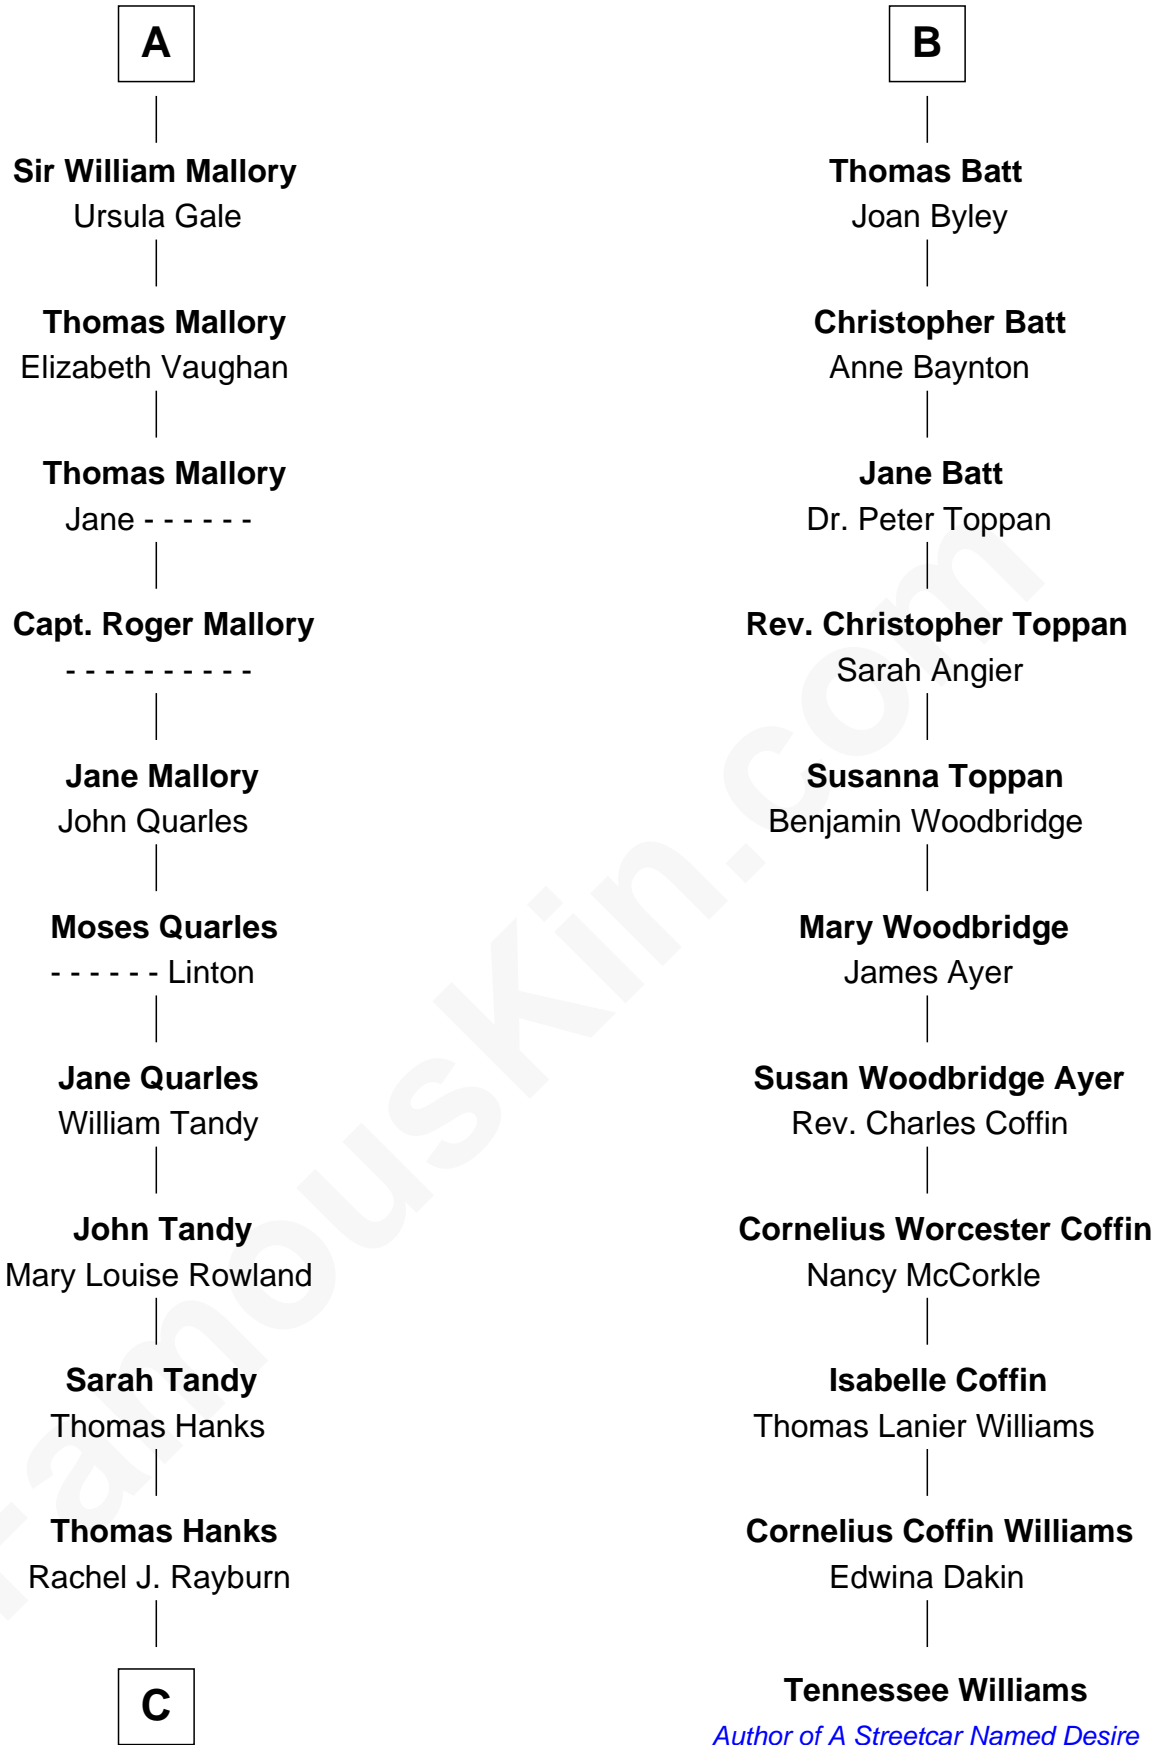

# FamousKin.com Relationship Chart of

**Tom Hanks**

*Movie Actor*

17th cousin 3 times removed of

**Tennessee Williams**

*Author of A Streetcar Named Desire*

**Sir John Grey**

Avice Marmion

**C**

—  
**Daniel Boone Hanks**  
Mary Catherine Mefford

—  
**Ernest Buel Hanks**  
Gladys Hilda Ball

—  
**Amos Mefford Hanks**  
Janet Marylyn Frager

—  
**Tom Hanks**  
*Movie Actor*

FamousKin.com