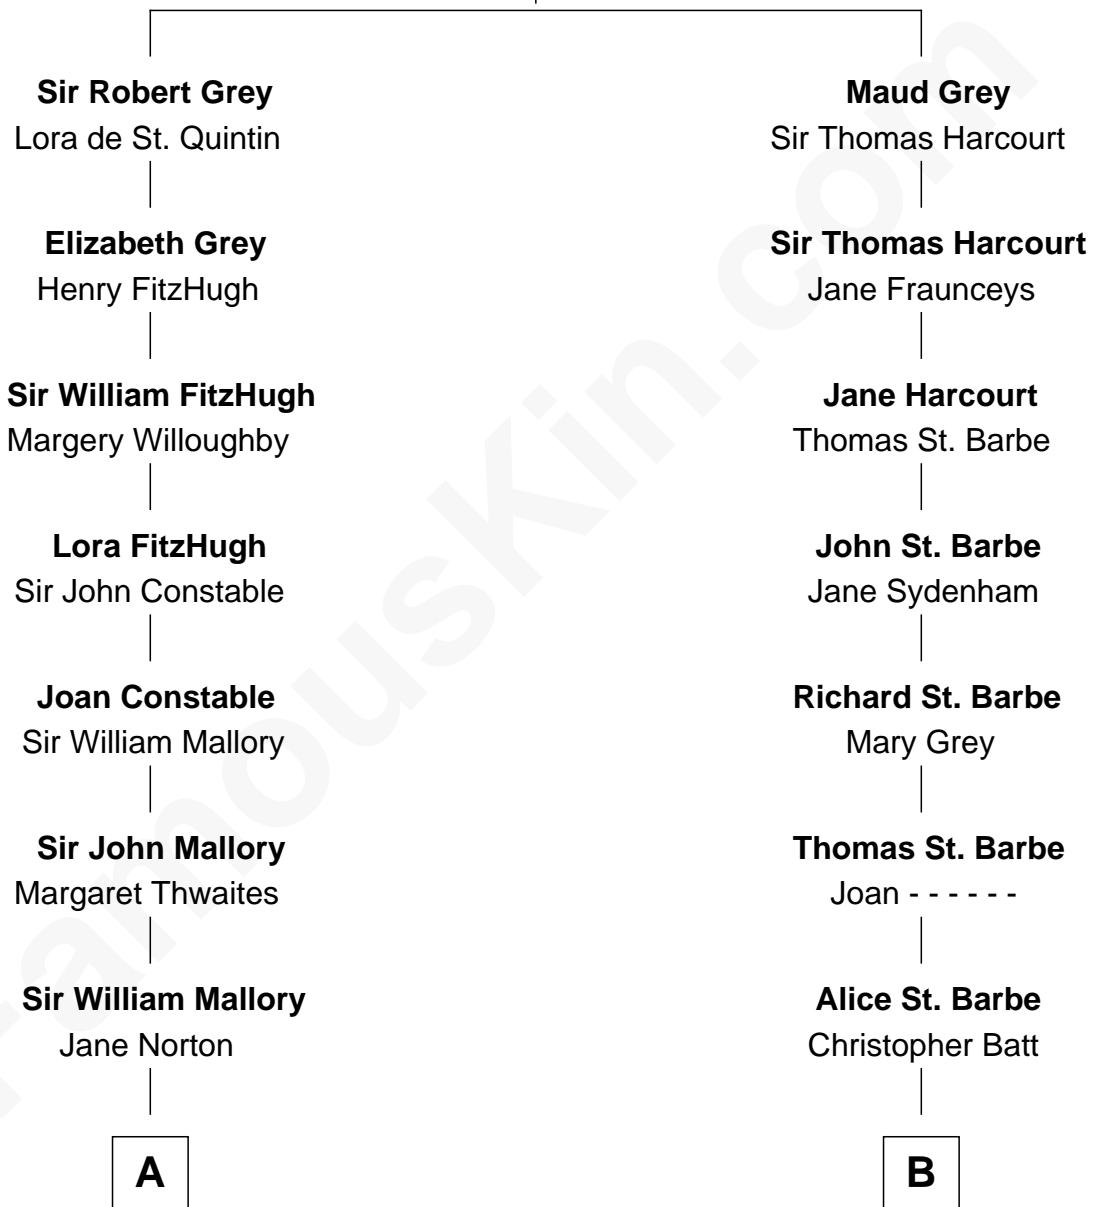

# FamousKin.com Relationship Chart of

**Tom Hanks**

*Movie Actor*

17th cousin 3 times removed of

**Tennessee Williams**

*Author of A Streetcar Named Desire*

**Sir John Grey**

Avice Marmion

**C**

—  
**Daniel Boone Hanks**  
Mary Catherine Mefford

—  
**Ernest Buel Hanks**  
Gladys Hilda Ball

—  
**Amos Mefford Hanks**  
Janet Marylyn Frager

—  
**Tom Hanks**  
*Movie Actor*

FamousKin.com