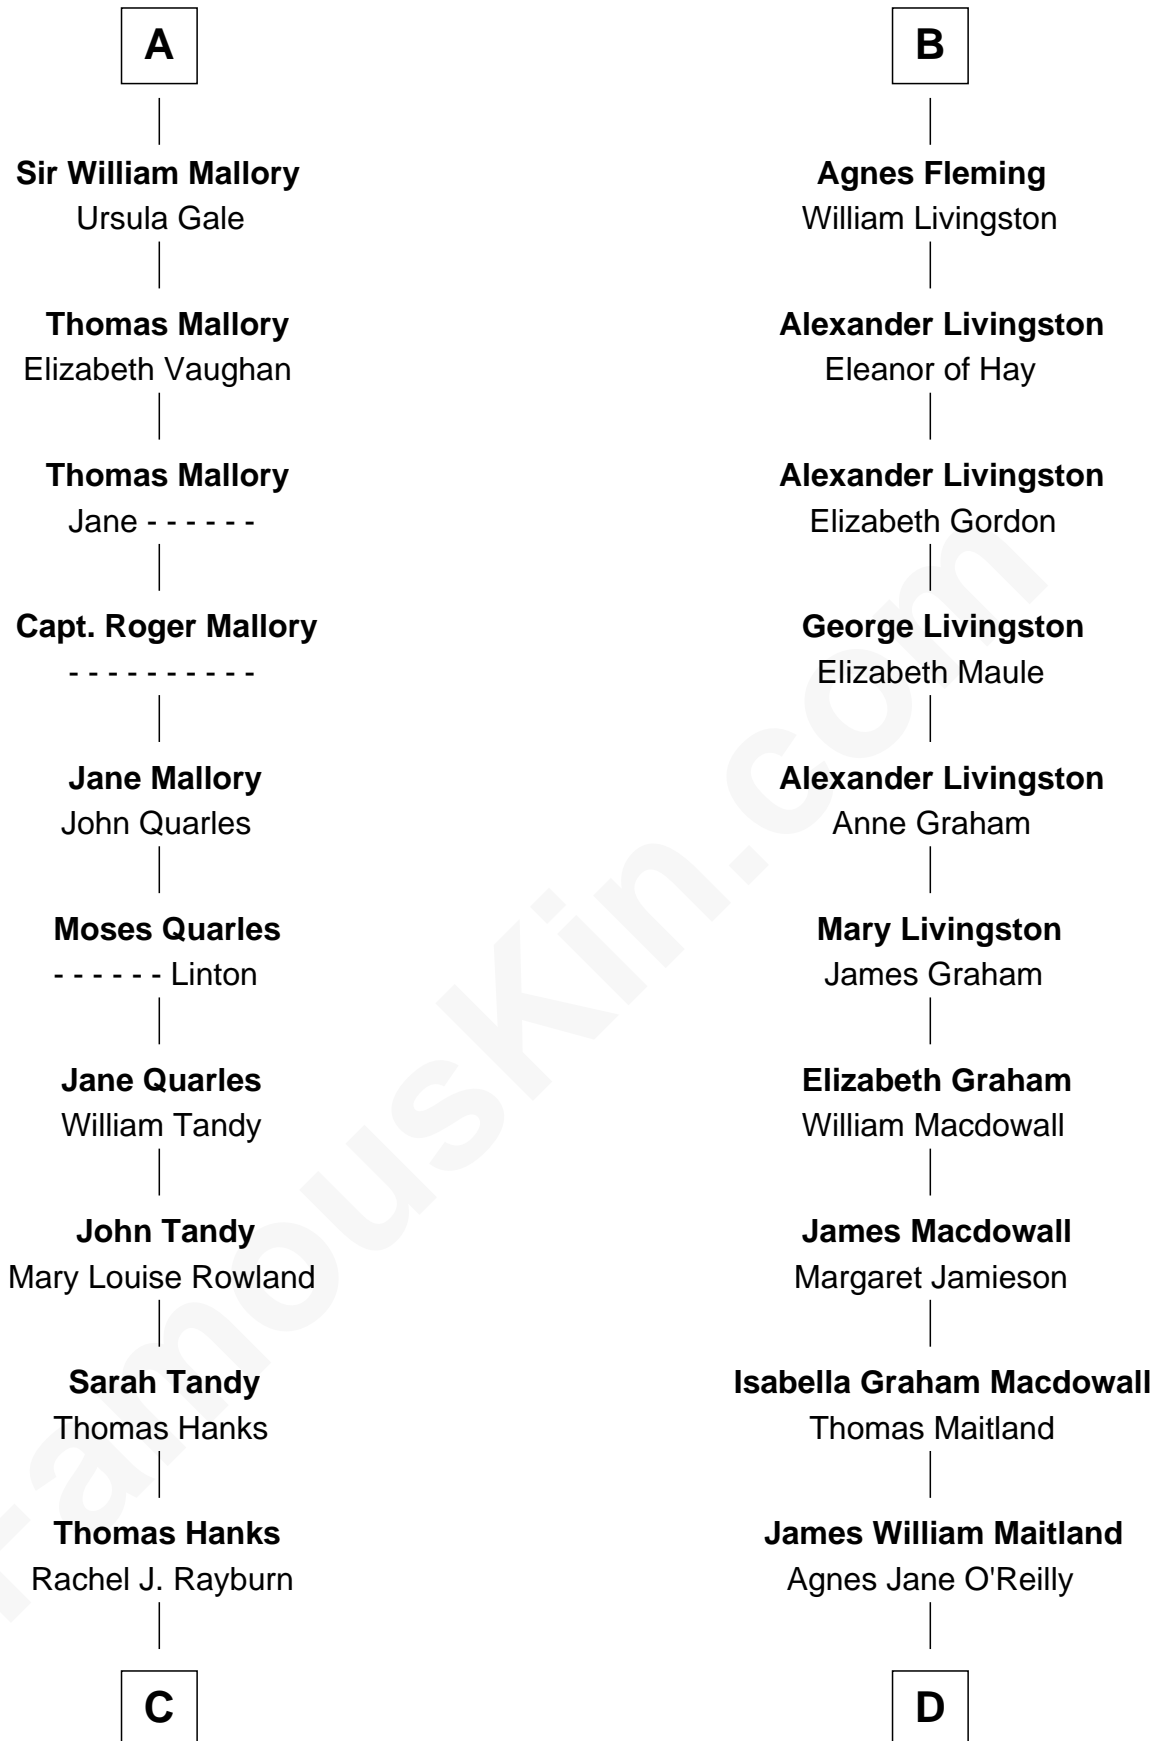

# FamousKin.com Relationship Chart of

**Tom Hanks**

*Movie Actor*

20th cousin of

**Howard Dean**

*79th Governor of Vermont*

**Edmund Fitzalan**

Alice de Warenne

Eleanor Plantagenet

**Alice Fitzalan**

Sir Thomas de Holand

**Margaret de Holand**

Sir John Beaufort

**Joan Beaufort**

Sir James Stewart

**Sir James Stewart**

Margaret - - - - -

**Agnes Stewart**

James IV, King of Scotland

**Janet Stewart**

Malcolm Fleming

**B**

**C**

**Daniel Boone Hanks**  
Mary Catherine Mefford

**Ernest Buel Hanks**  
Gladys Hilda Ball

**Amos Mefford Hanks**  
Janet Marylyn Frager

**Tom Hanks**  
*Movie Actor*

**D**

**Thomas A. Maitland**  
Helen Abby Van Voorhis

**James William Maitland**  
Sylvia Wigglesworth