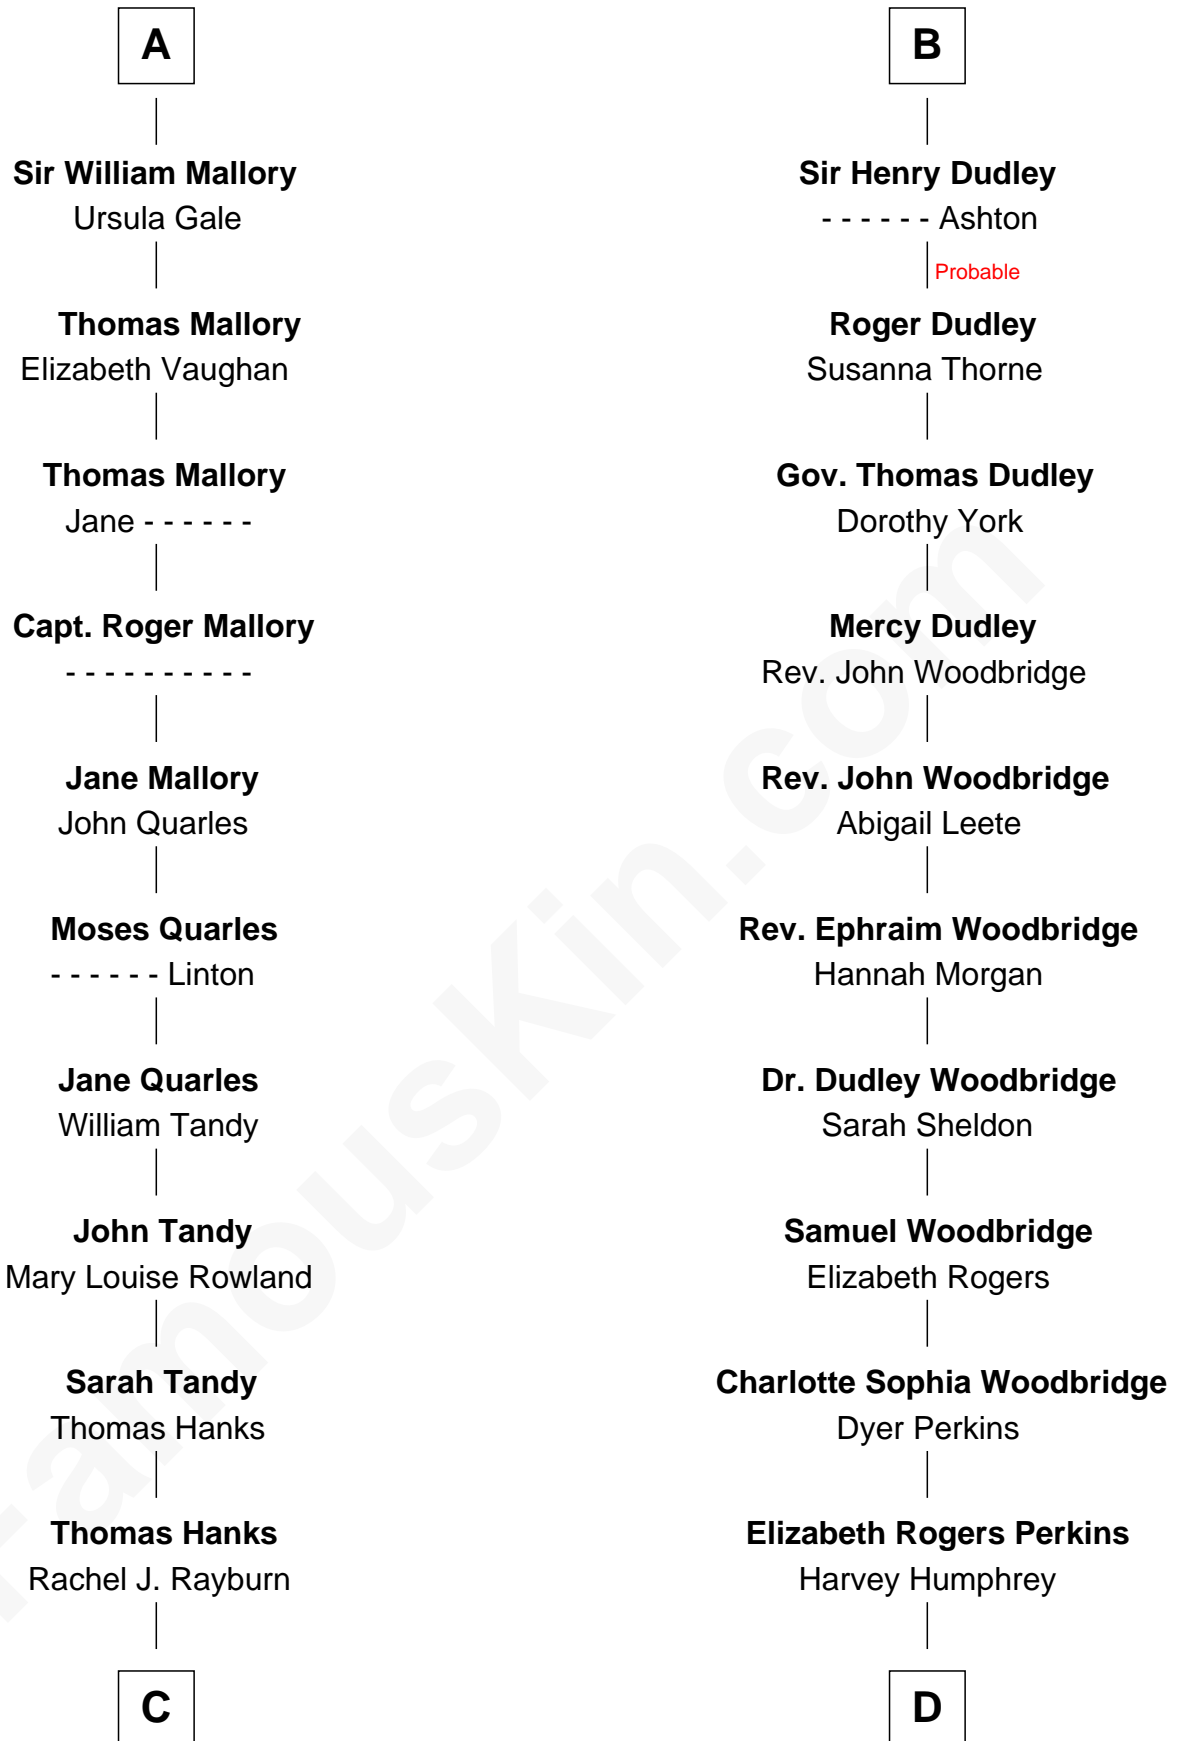

# FamousKin.com Relationship Chart of

**Tom Hanks**

*Movie Actor*

19th cousin 1 time removed of

**Humphrey Bogart**

*Movie Actor*

**Edmund Fitzalan**

Alice de Warenne

**C**

**Daniel Boone Hanks**  
Mary Catherine Mefford

**Ernest Buel Hanks**  
Gladys Hilda Ball

**Amos Mefford Hanks**  
Janet Marylyn Frager

**Tom Hanks**  
*Movie Actor*

**D**

**John Perkins Humphrey**  
Frances Dewey Churchill

**Maud Humphrey**  
Dr. Belmont Deforest Bogart

**Humphrey Bogart**  
*Movie Actor*

FamousKin.com