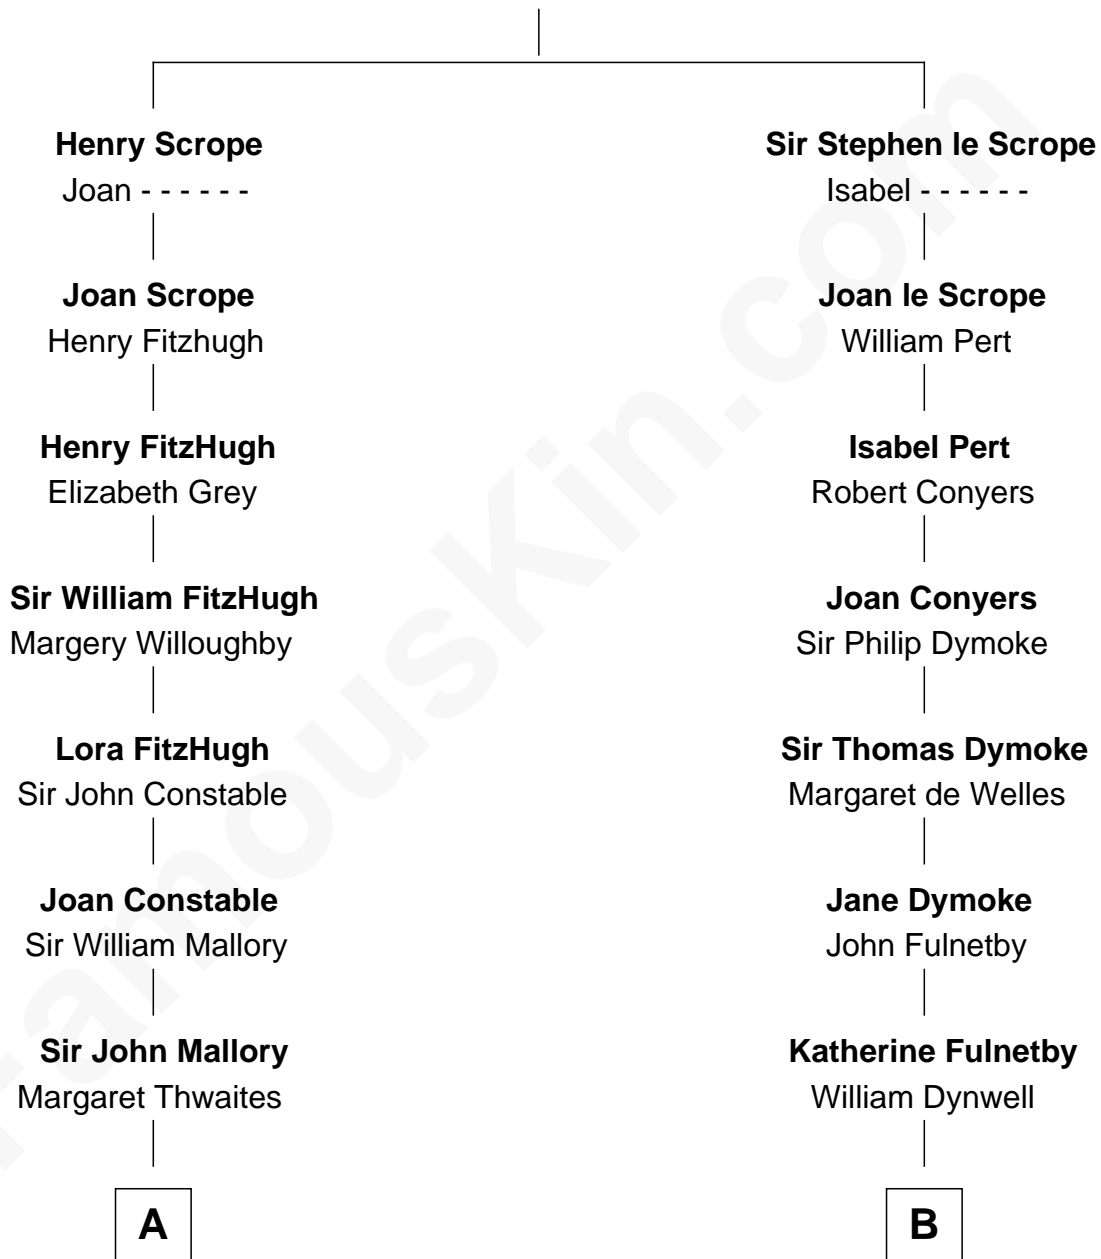

FamousKin.com Relationship Chart of

Tom Hanks

Movie Actor

19th cousin 2 times removed of

Ray Bradbury

Author of The Martian Chronicles

Sir Geoffrey le Scrope

Ivetta de Ros

C

Thomas Hanks
Rachel J. Rayburn

Daniel Boone Hanks
Mary Catherine Mefford

Ernest Buel Hanks
Gladys Hilda Ball

Amos Mefford Hanks
Janet Marylyn Frager

Tom Hanks
Movie Actor

D

Samuel Hinkston Bradbury
Minnie Alice Davis