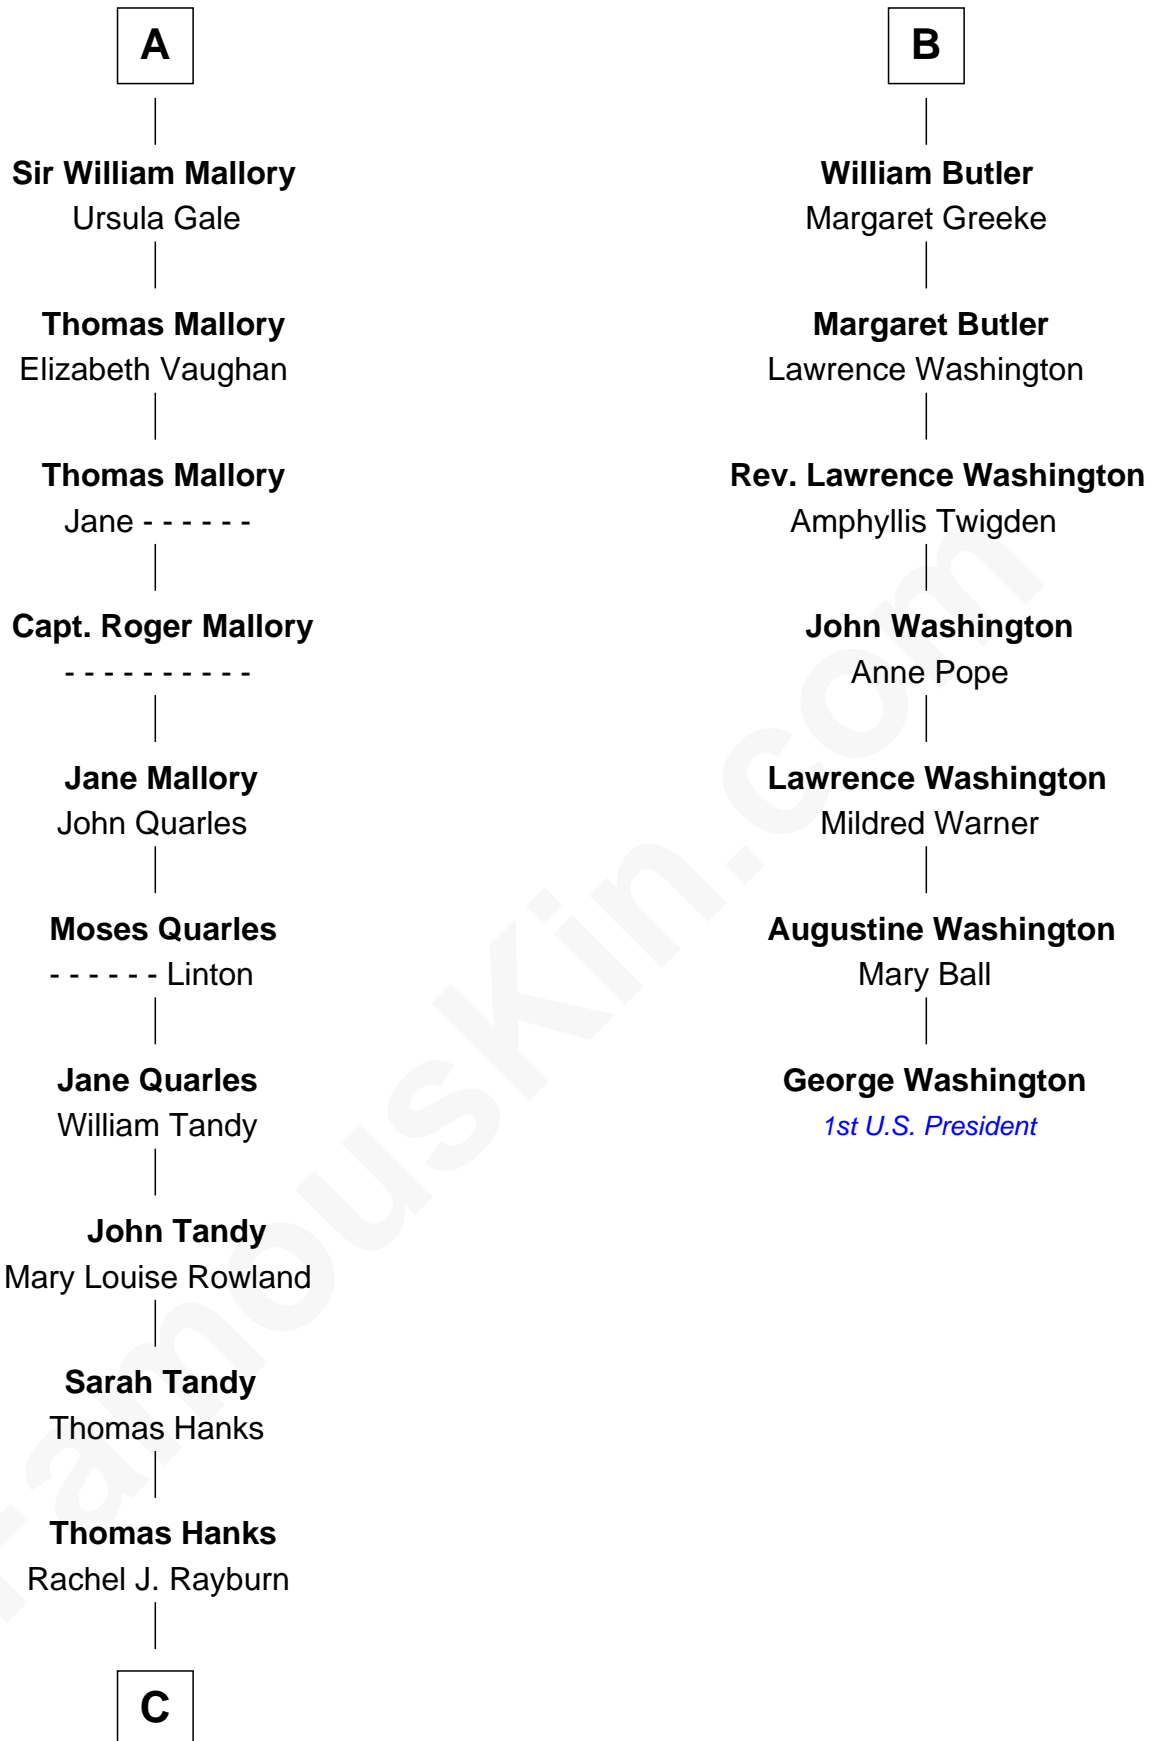

FamousKin.com Relationship Chart of

Tom Hanks

Movie Actor

13th cousin 7 times removed of

George Washington

1st U.S. President

Edmund Fitzalan

Alice de Warenne

Joan Constable

Sir William Mallory

Sir John Mallory

Margaret Thwaites

Sir William Mallory

Jane Norton

A

Richard Fitzalan

Eleanor Plantagenet

Alice Fitzalan

Sir Thomas de Holand

Eleanor Holand

Edward Cherleton

Joyce Cherleton

Sir John Tiptoft

Joyce Tiptoft

Sir Edmund Sutton

Sir John Sutton

Anne Clarell

Margaret Sutton

John Butler

B

C

—
Daniel Boone Hanks
Mary Catherine Mefford