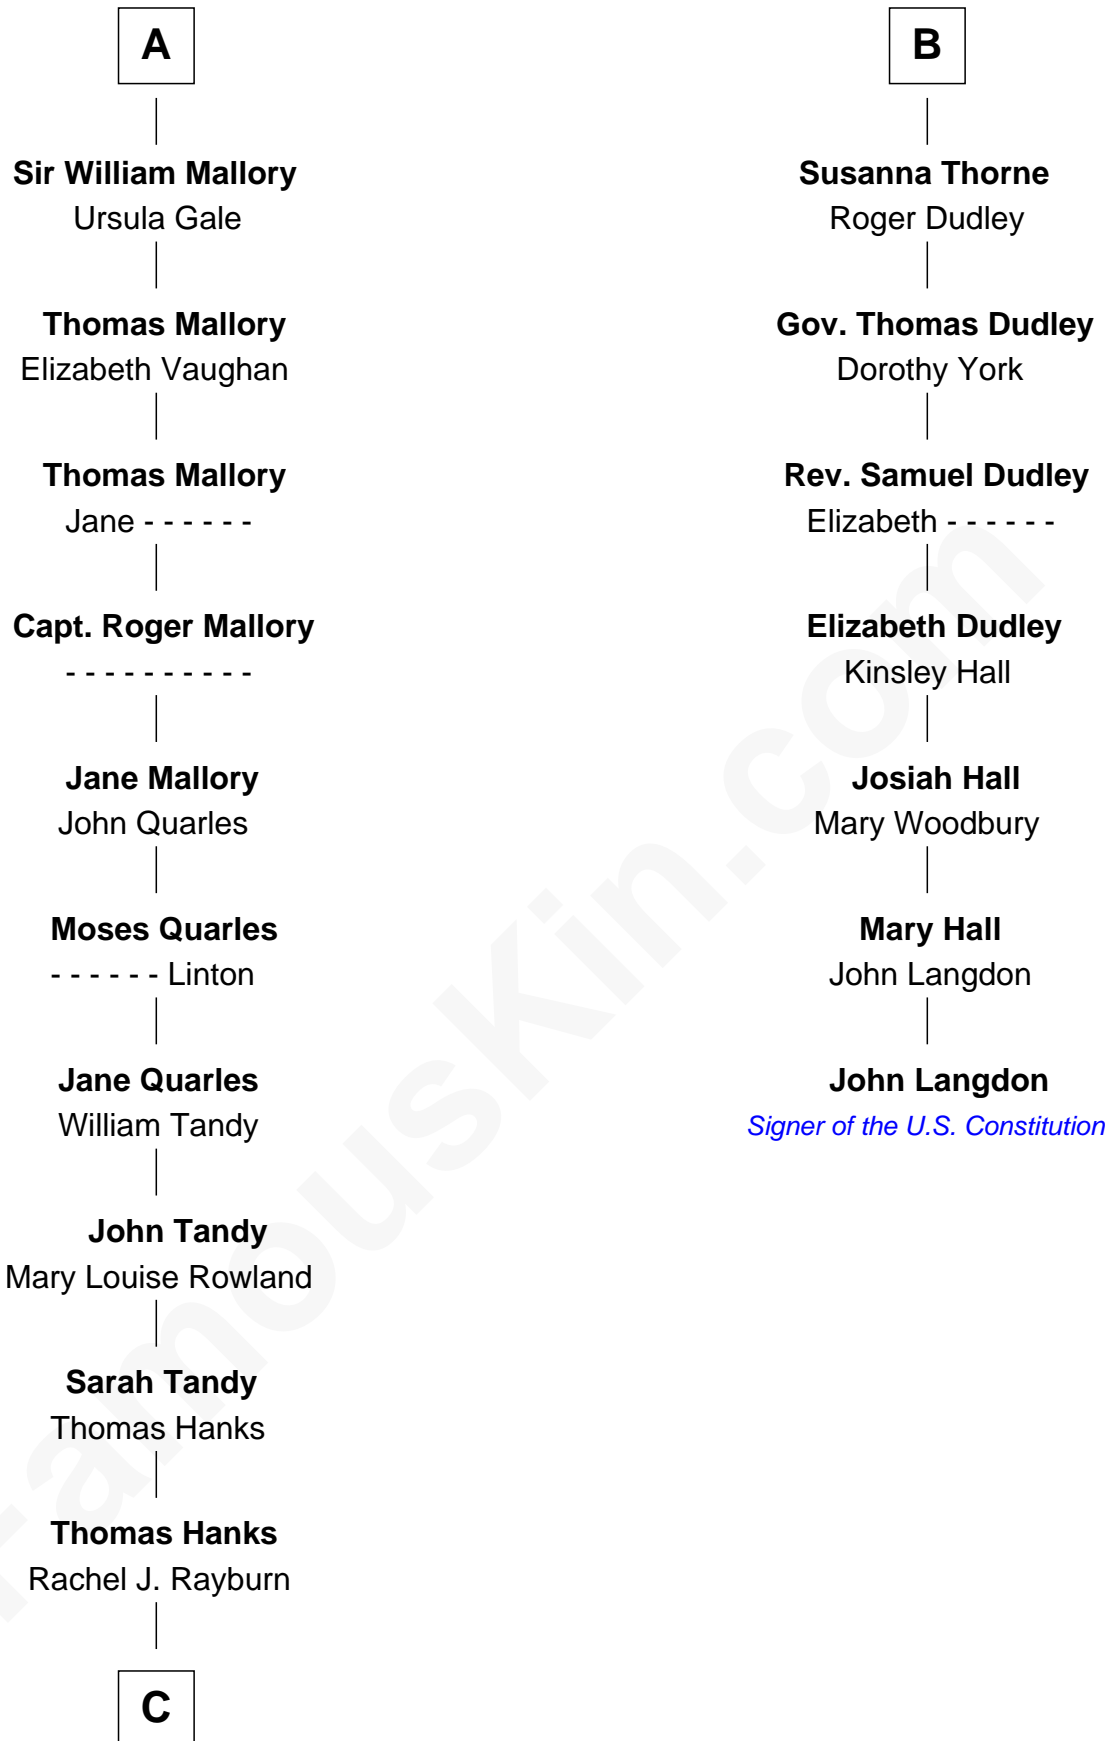

FamousKin.com Relationship Chart of

Tom Hanks

Movie Actor

13th cousin 7 times removed of

John Langdon

Signer of the U.S. Constitution

Sir John Grey

Avice Marmion

C

Daniel Boone Hanks
Mary Catherine Mefford

Ernest Buel Hanks
Gladys Hilda Ball

Amos Mefford Hanks
Janet Marylyn Frager

Tom Hanks
Movie Actor

FamousKin.com