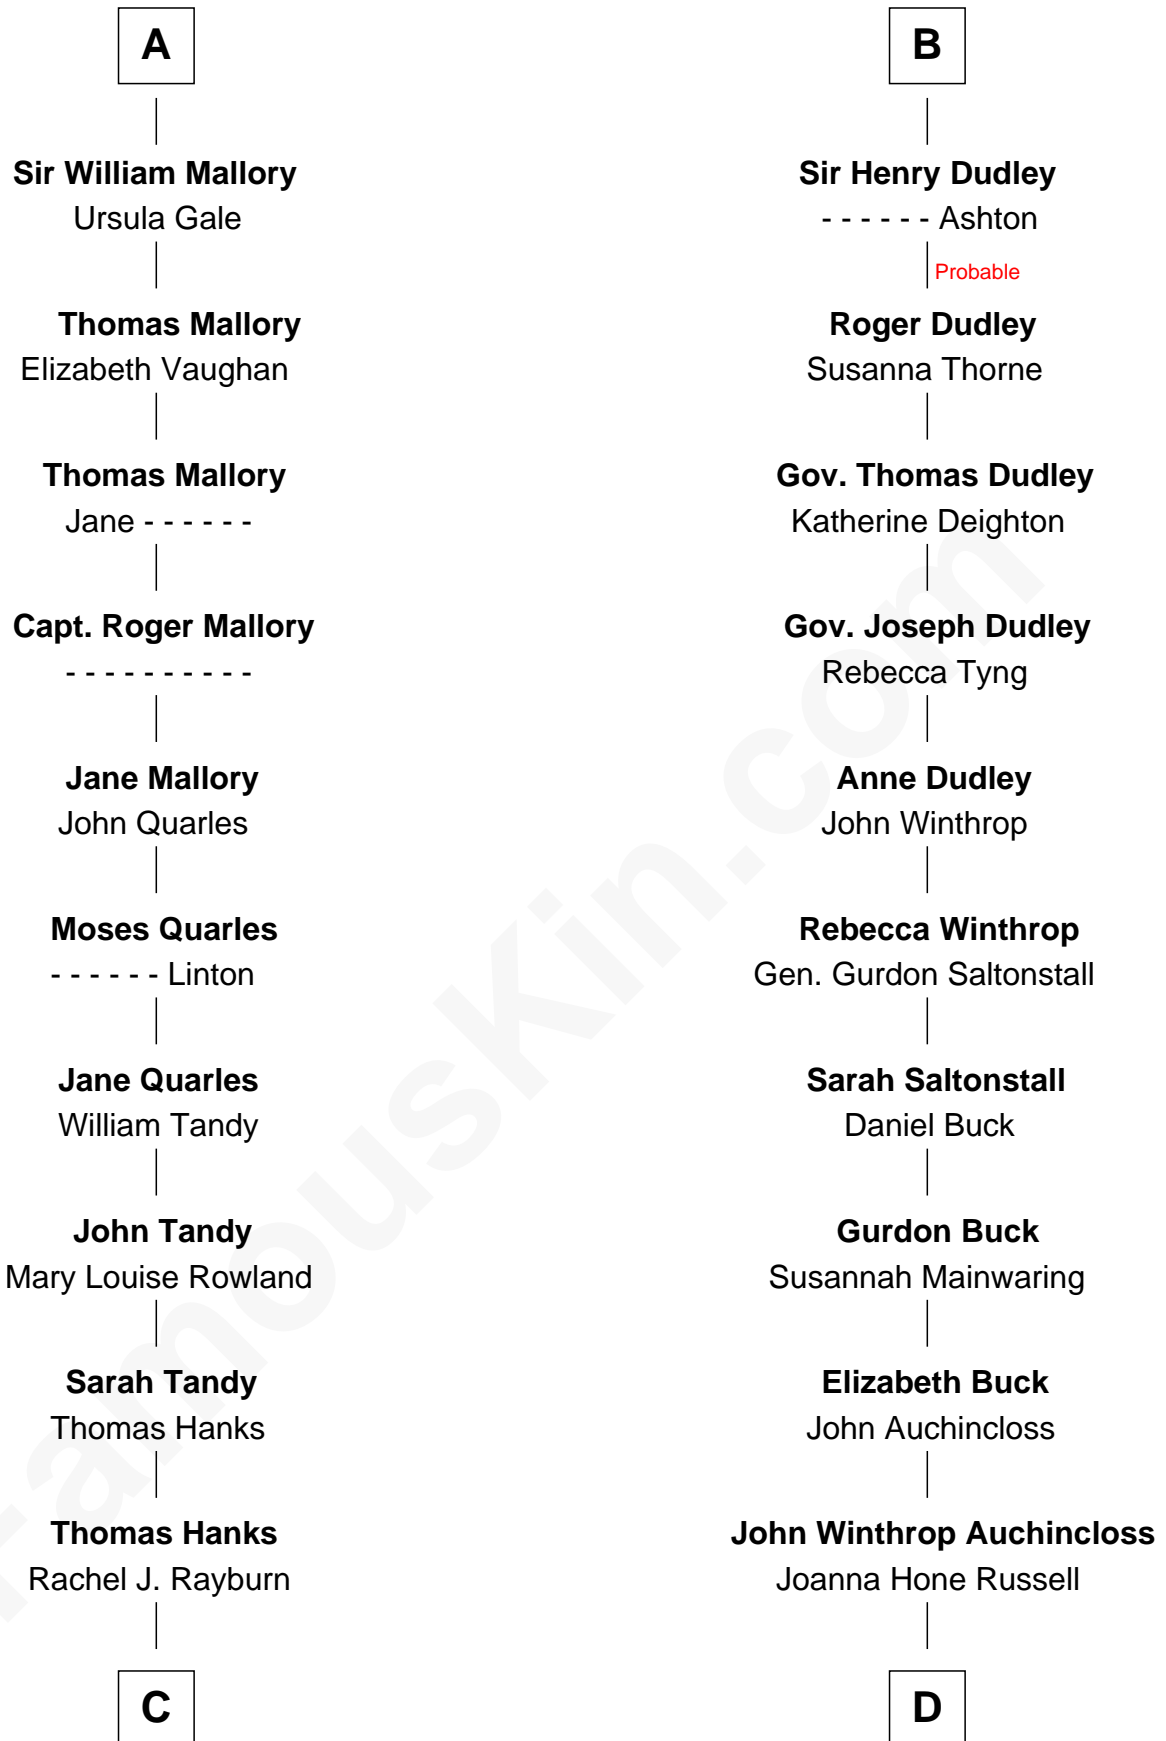

FamousKin.com Relationship Chart of

Tom Hanks

Movie Actor

18th cousin 2 times removed of

Louis Auchincloss

Author

Edmund Fitzalan

Alice de Warenne

Joan Constable

Sir William Mallory

Sir John Mallory

Margaret Thwaites

Sir William Mallory

Jane Norton

A

Richard Fitzalan

Eleanor Plantagenet

Alice Fitzalan

Sir Thomas de Holand

Eleanor Holand

Edward Cherleton

Joyce Cherleton

Sir John Tiptoft

Joyce Tiptoft

Sir Edmund Sutton

Sir Edward Sutton

Cecily Willoughby

Sir John Sutton

Cecily Grey

B

FamousKin.com