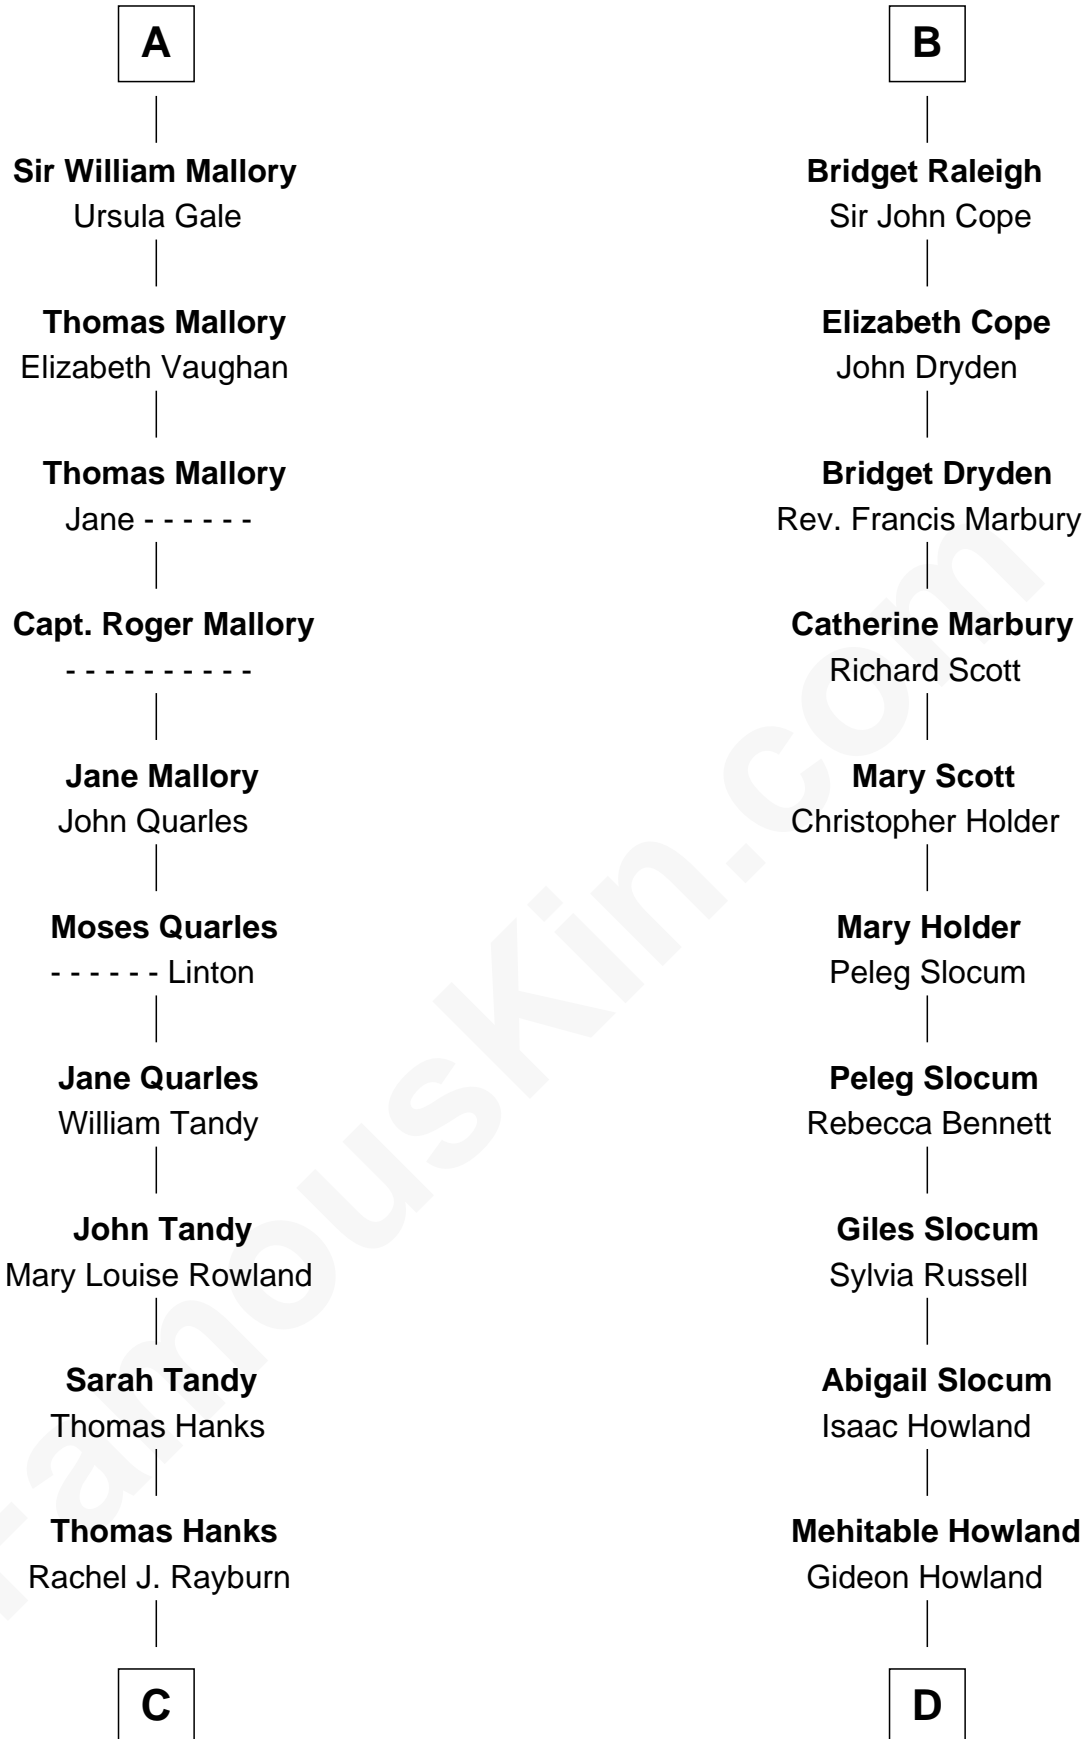

# FamousKin.com Relationship Chart of

**Tom Hanks**

*Movie Actor*

18th cousin 2 times removed of

**Hetty Green**

*"The Witch of Wall Street"*

**Edmund Fitzalan**

Alice de Warenne

FamousKin.com