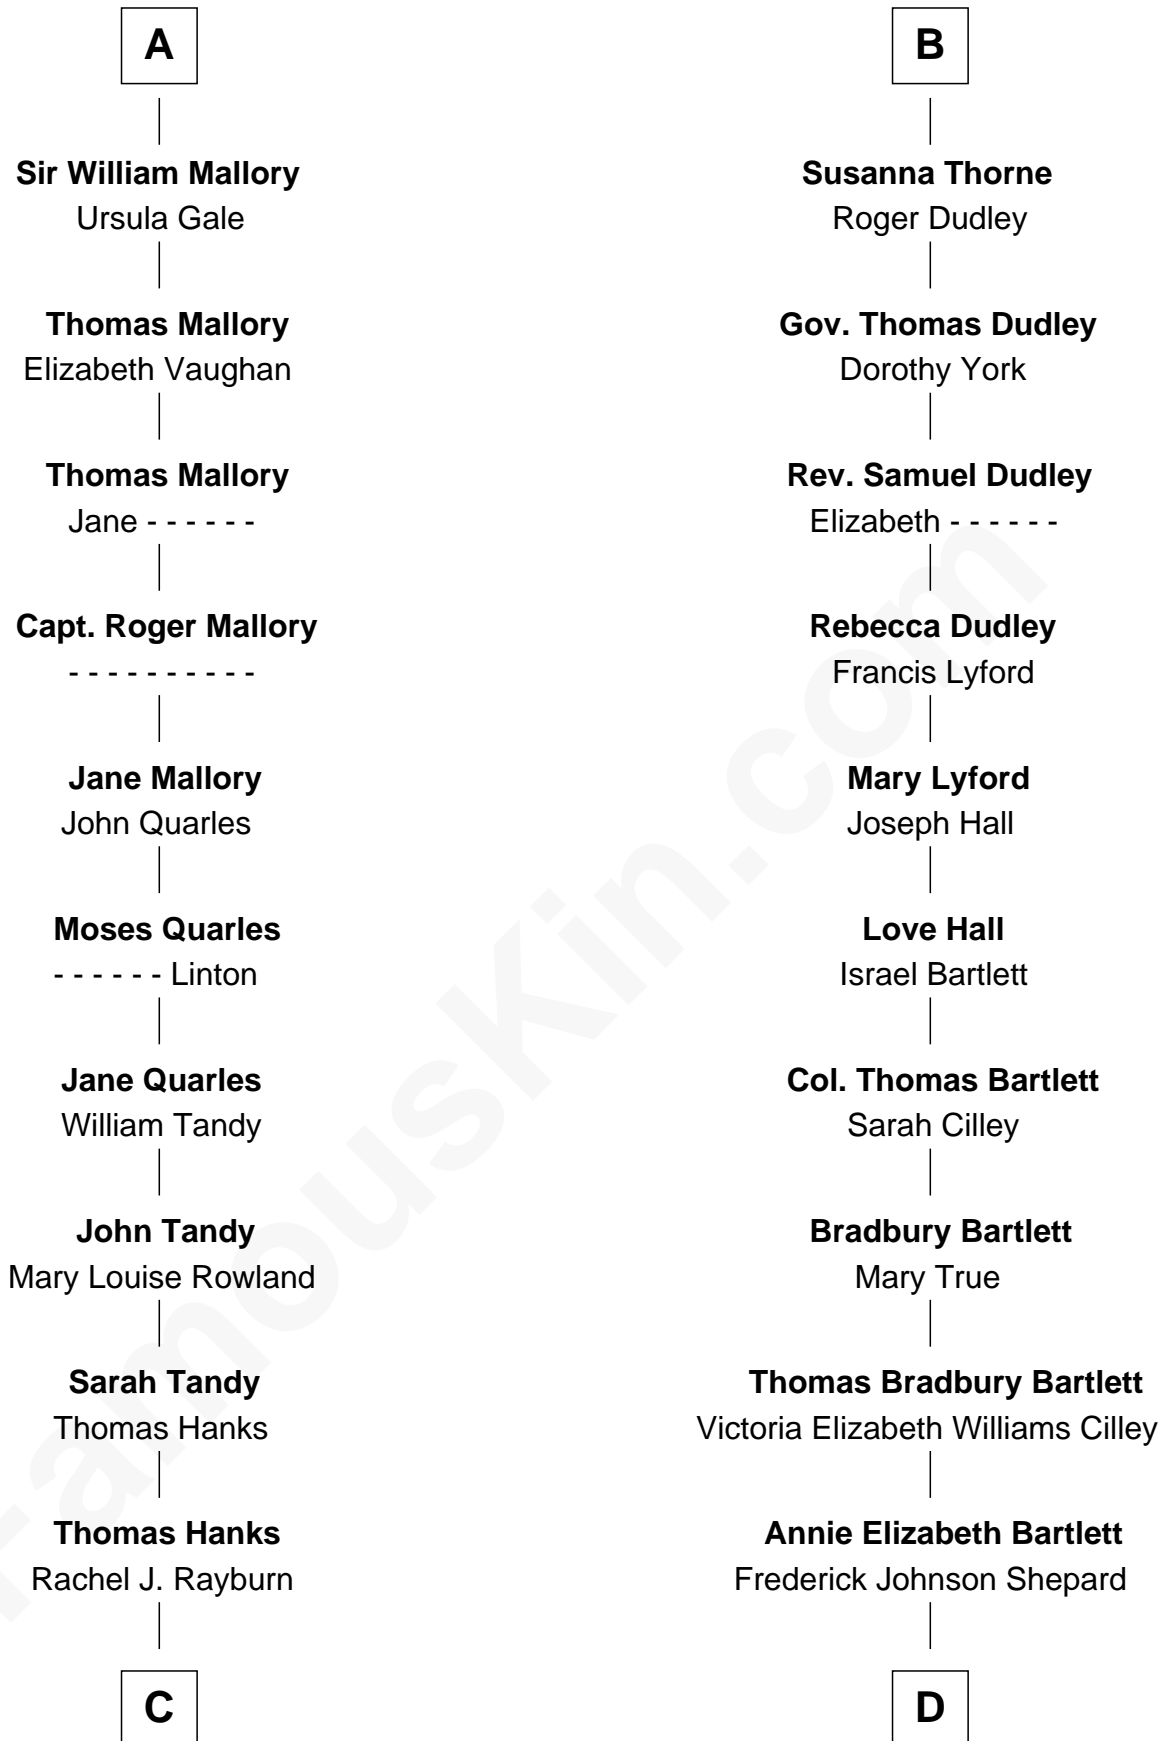

FamousKin.com Relationship Chart of

Tom Hanks

Movie Actor

18th cousin 2 times removed of

Alan Shepard

Mercury and Apollo Astronaut

Sir John Grey

Avice Marmion

FamousKin.com