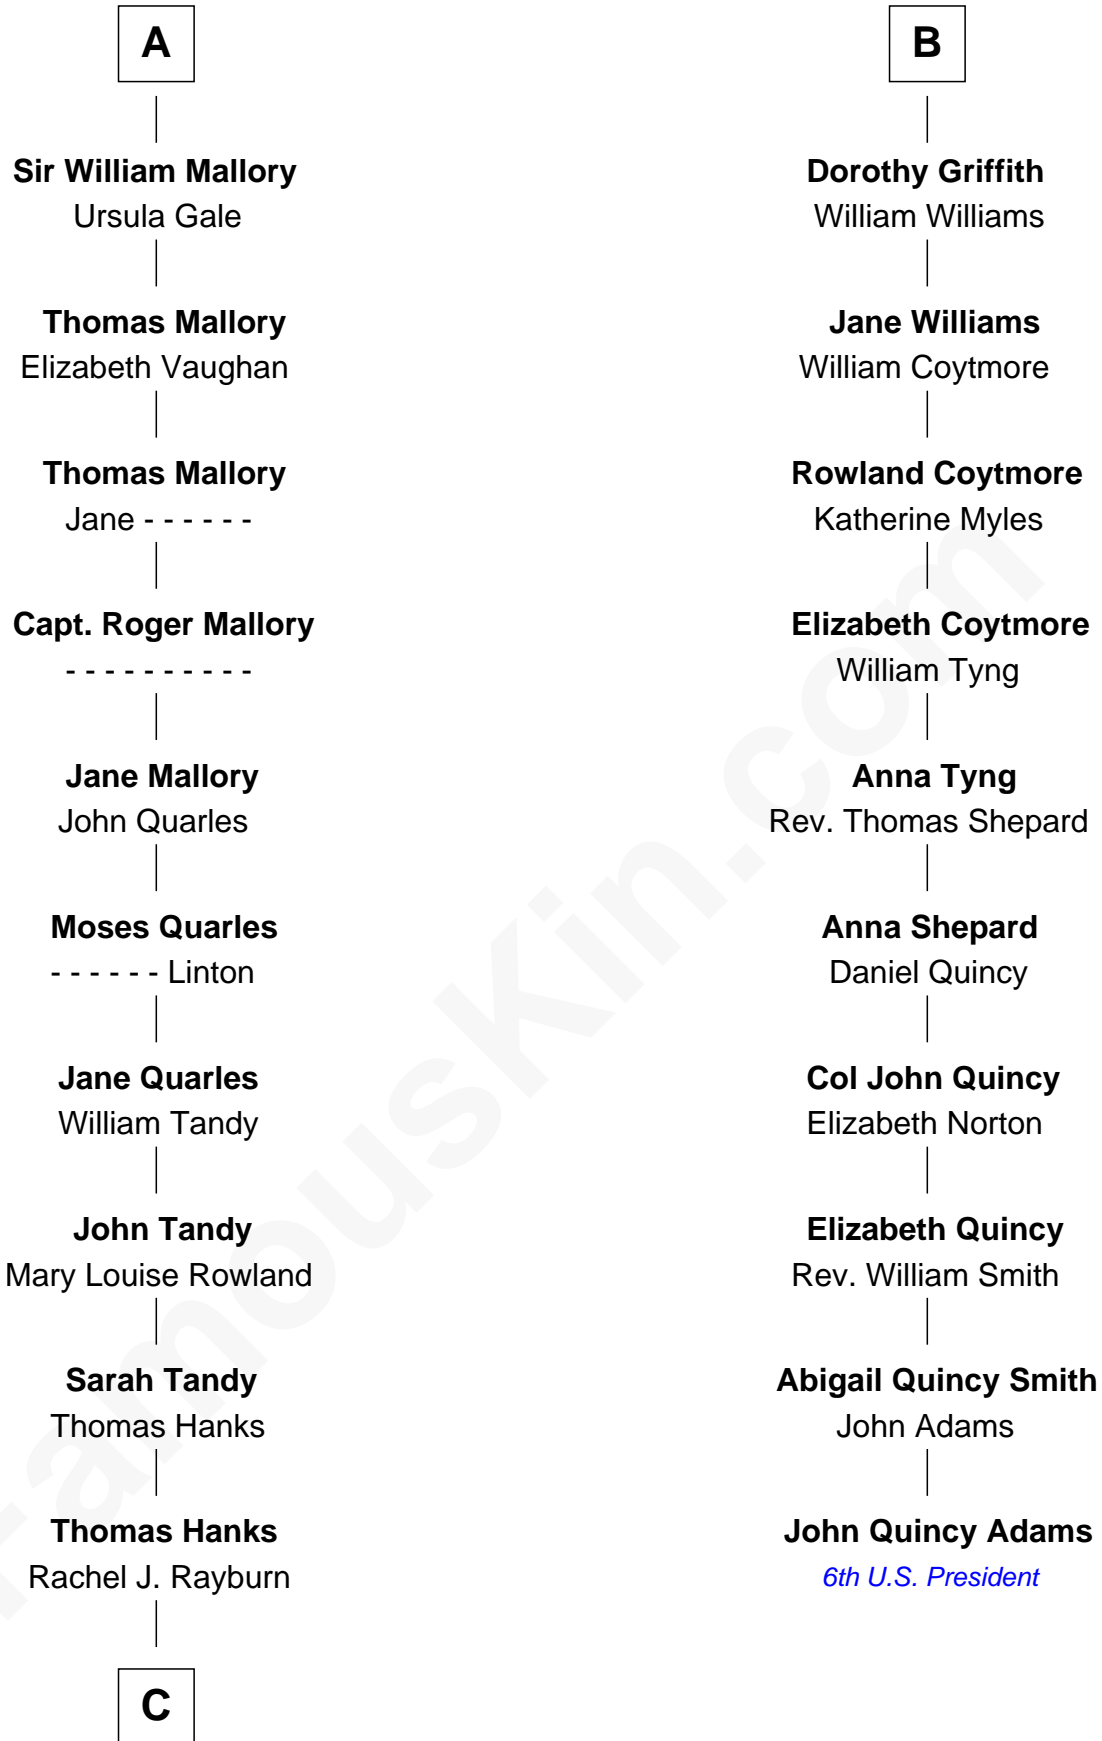

FamousKin.com Relationship Chart of

Tom Hanks

Movie Actor

16th cousin 4 times removed of

John Quincy Adams

6th U.S. President

Edmund Fitzalan

Alice de Warenne

Eleanor Plantagenet

Sir Richard Fitzalan

Elizabeth de Bohun

Elizabeth Fitzalan

Sir Robert Goushill

Joan Goushill

Sir Thomas Stanley

Margaret Stanley

Sir William Troutbeck

Joan Troutbeck

Sir William Griffith

Sir William Griffith

Jane Stradling

B

C

—
Daniel Boone Hanks
Mary Catherine Mefford