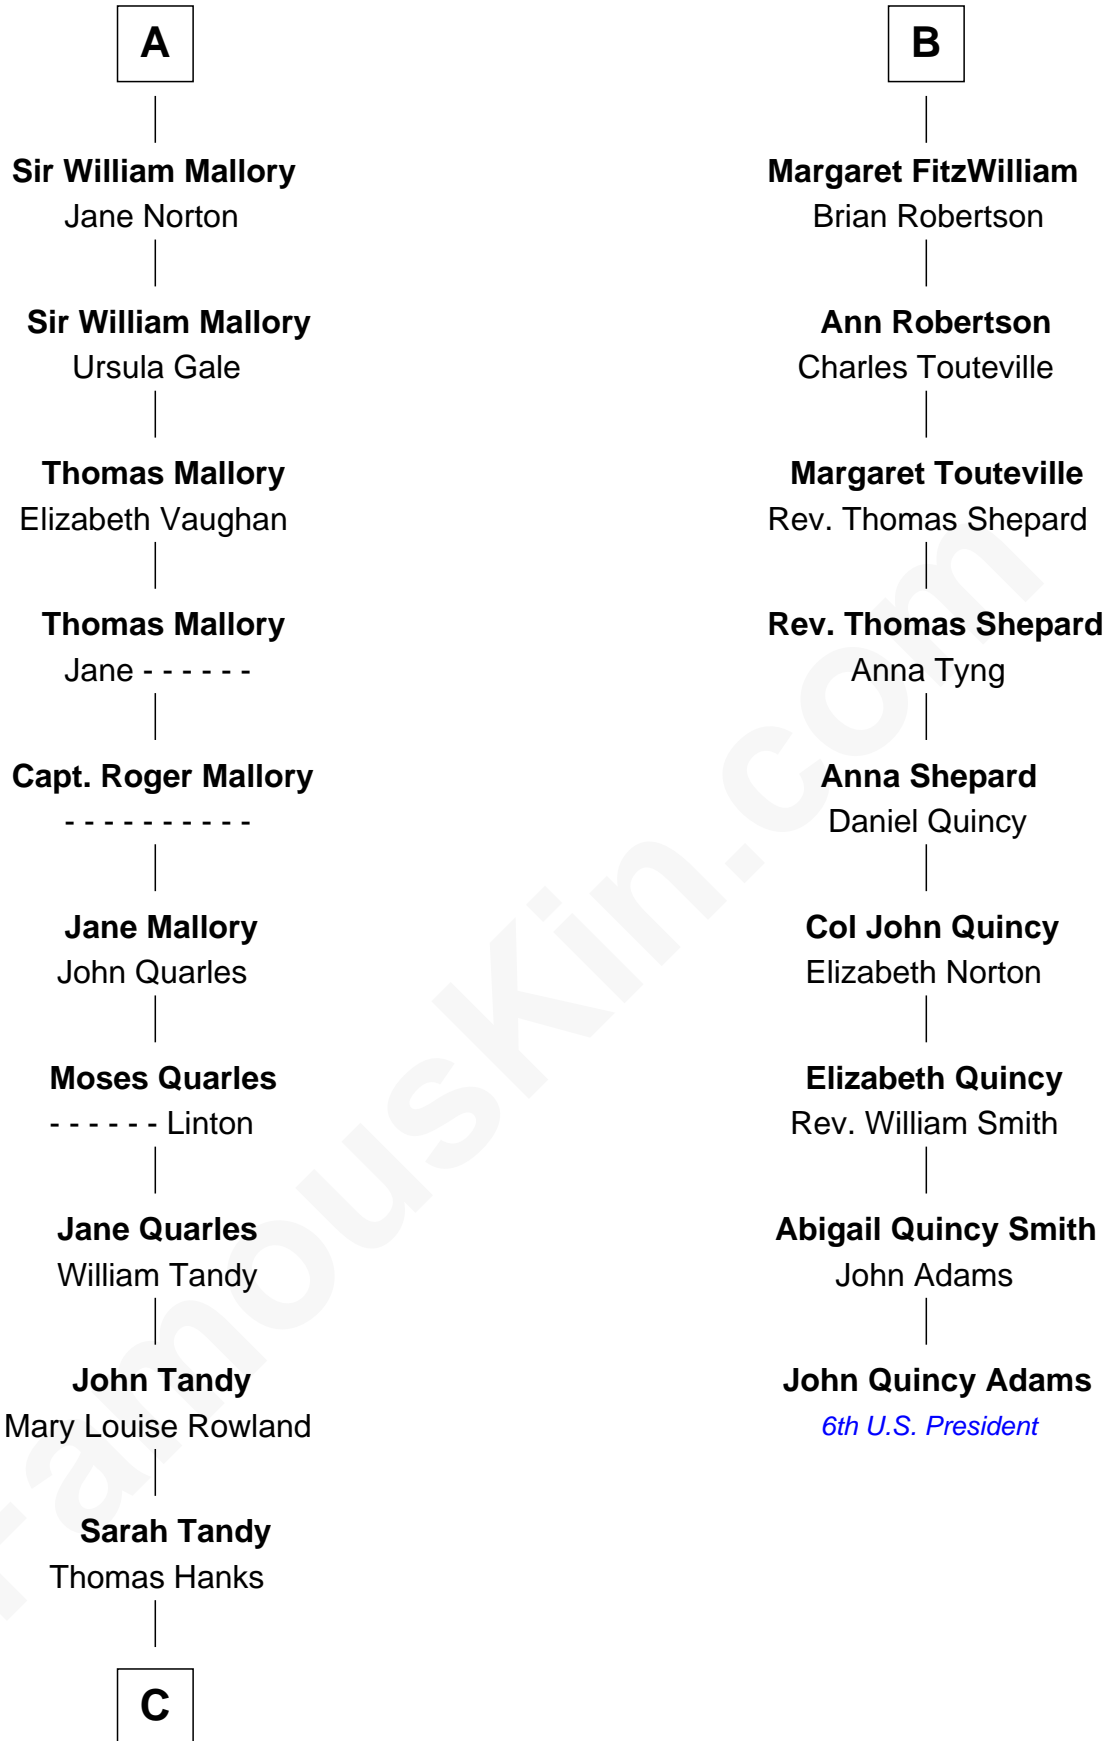

FamousKin.com
Relationship Chart of
Tom Hanks
Movie Actor

15th cousin 6 times removed of
John Quincy Adams
6th U.S. President

Sir John Marmion
Maud de Furnival

C

Thomas Hanks
Rachel J. Rayburn

Daniel Boone Hanks
Mary Catherine Mefford

Ernest Buel Hanks
Gladys Hilda Ball

Amos Mefford Hanks
Janet Marylyn Frager

Tom Hanks
Movie Actor

FamousKin.com