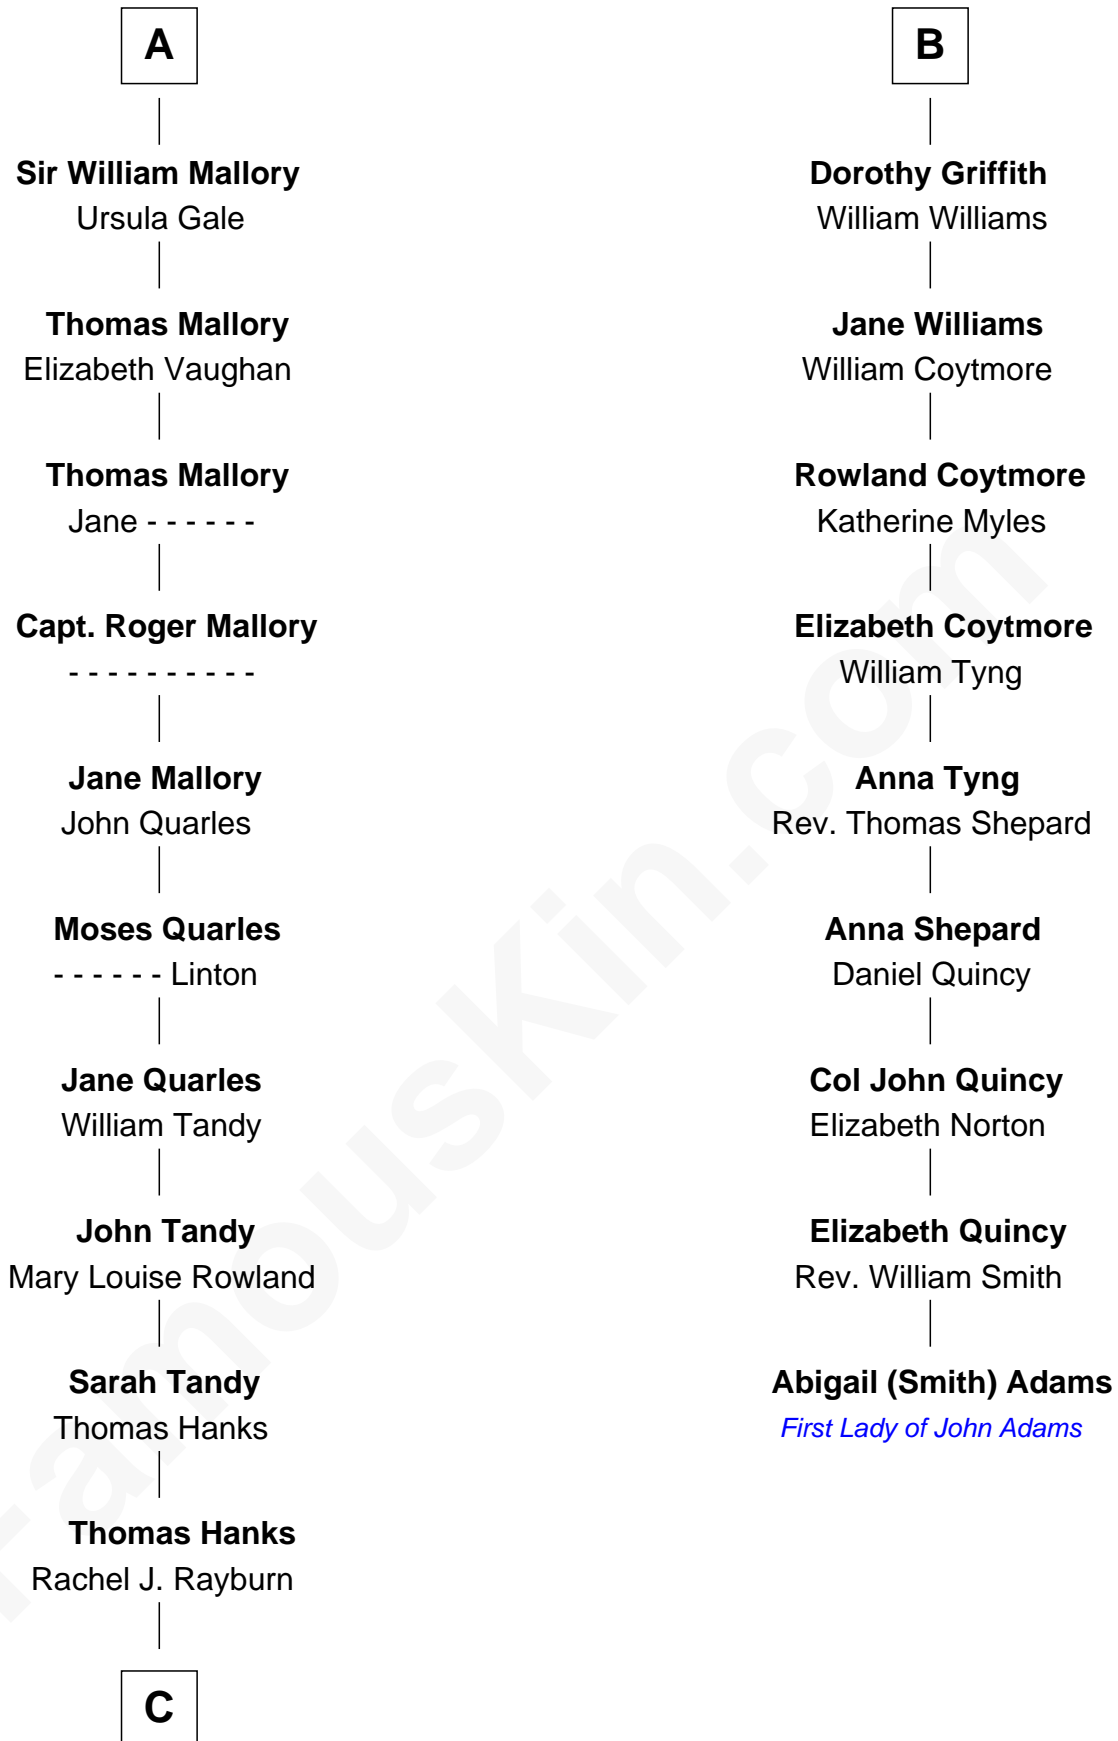

# FamousKin.com Relationship Chart of

**Tom Hanks**

*Movie Actor*

15th cousin 5 times removed of

**Abigail (Smith) Adams**

*First Lady of President John Adams*

**Edmund Fitzalan**

Alice de Warenne

**C**

—  
**Daniel Boone Hanks**  
Mary Catherine Mefford

—  
**Ernest Buel Hanks**  
Gladys Hilda Ball

—  
**Amos Mefford Hanks**  
Janet Marylyn Frager

—  
**Tom Hanks**  
*Movie Actor*

FamousKin.com