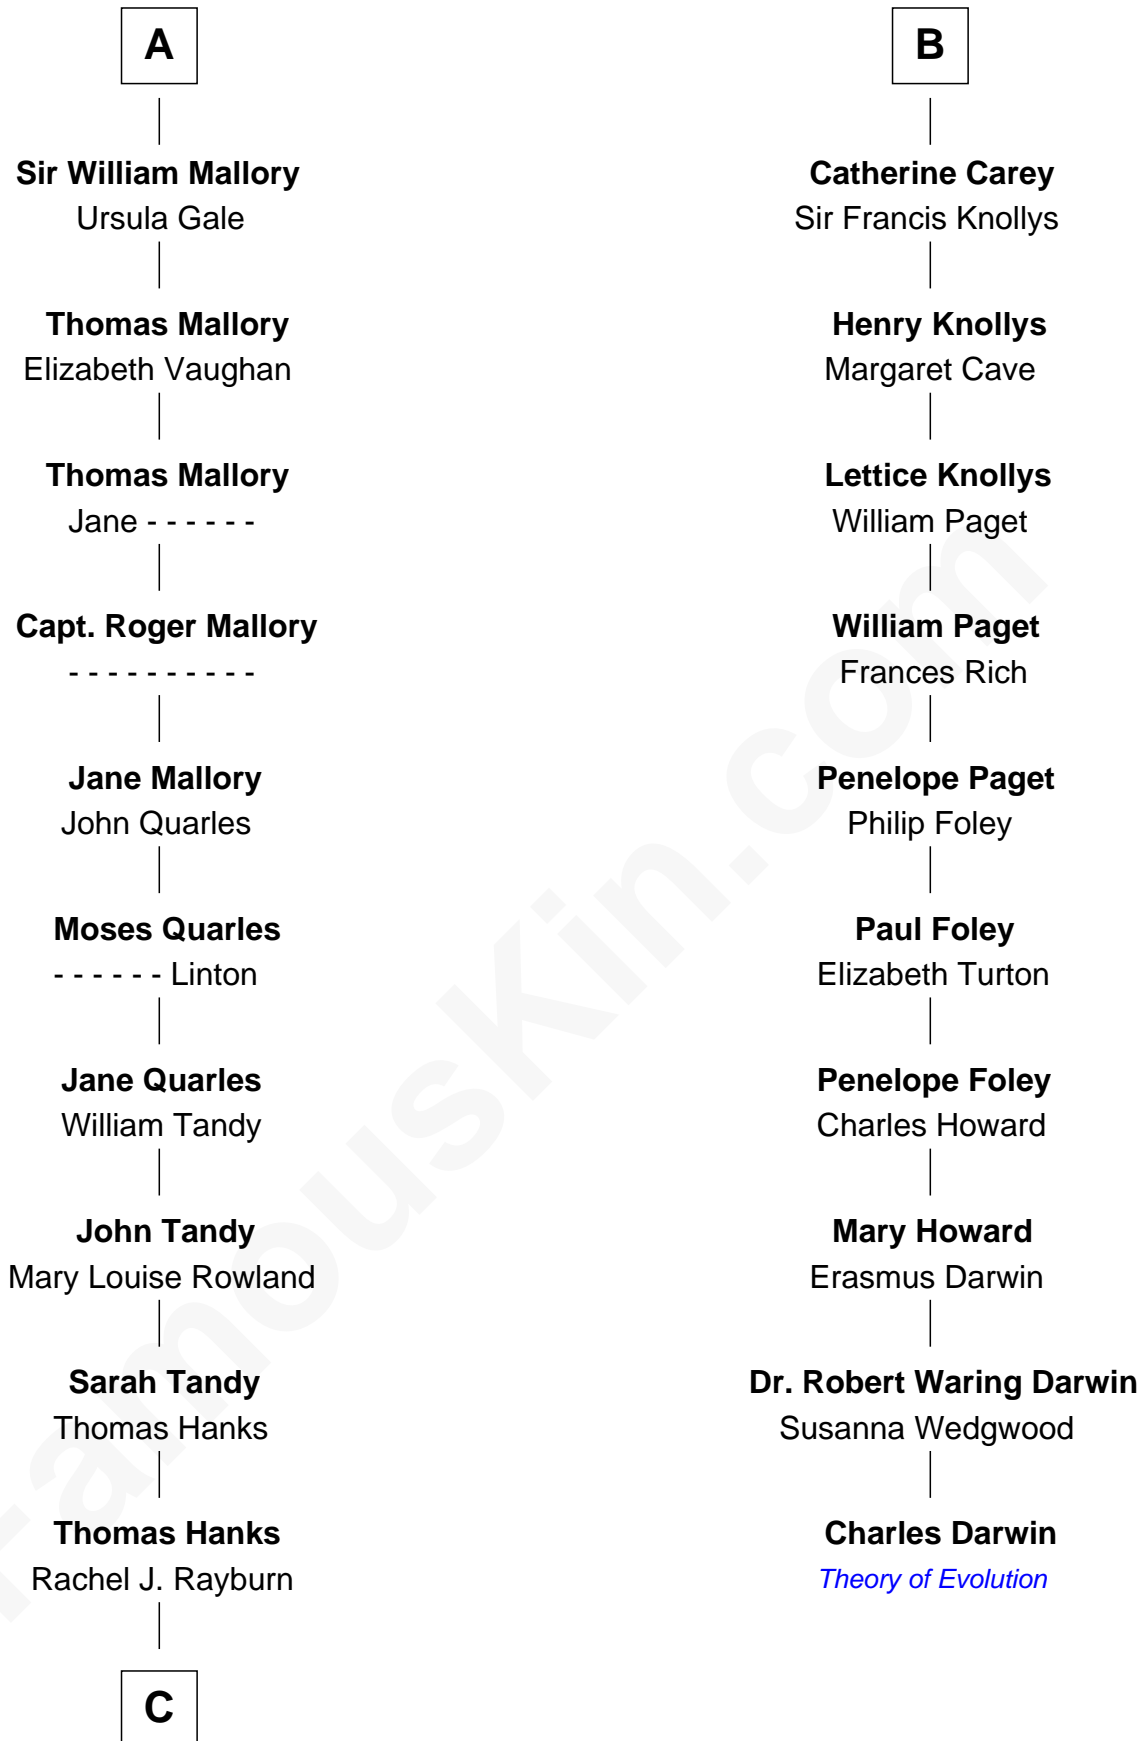

FamousKin.com Relationship Chart of

Tom Hanks

Movie Actor

16th cousin 4 times removed of

Charles Darwin

Theory of Evolution

Edmund Fitzalan

Alice de Warenne

C

—
Daniel Boone Hanks
Mary Catherine Mefford

—
Ernest Buel Hanks
Gladys Hilda Ball

—
Amos Mefford Hanks
Janet Marylyn Frager

—
Tom Hanks
Movie Actor

FamousKin.com