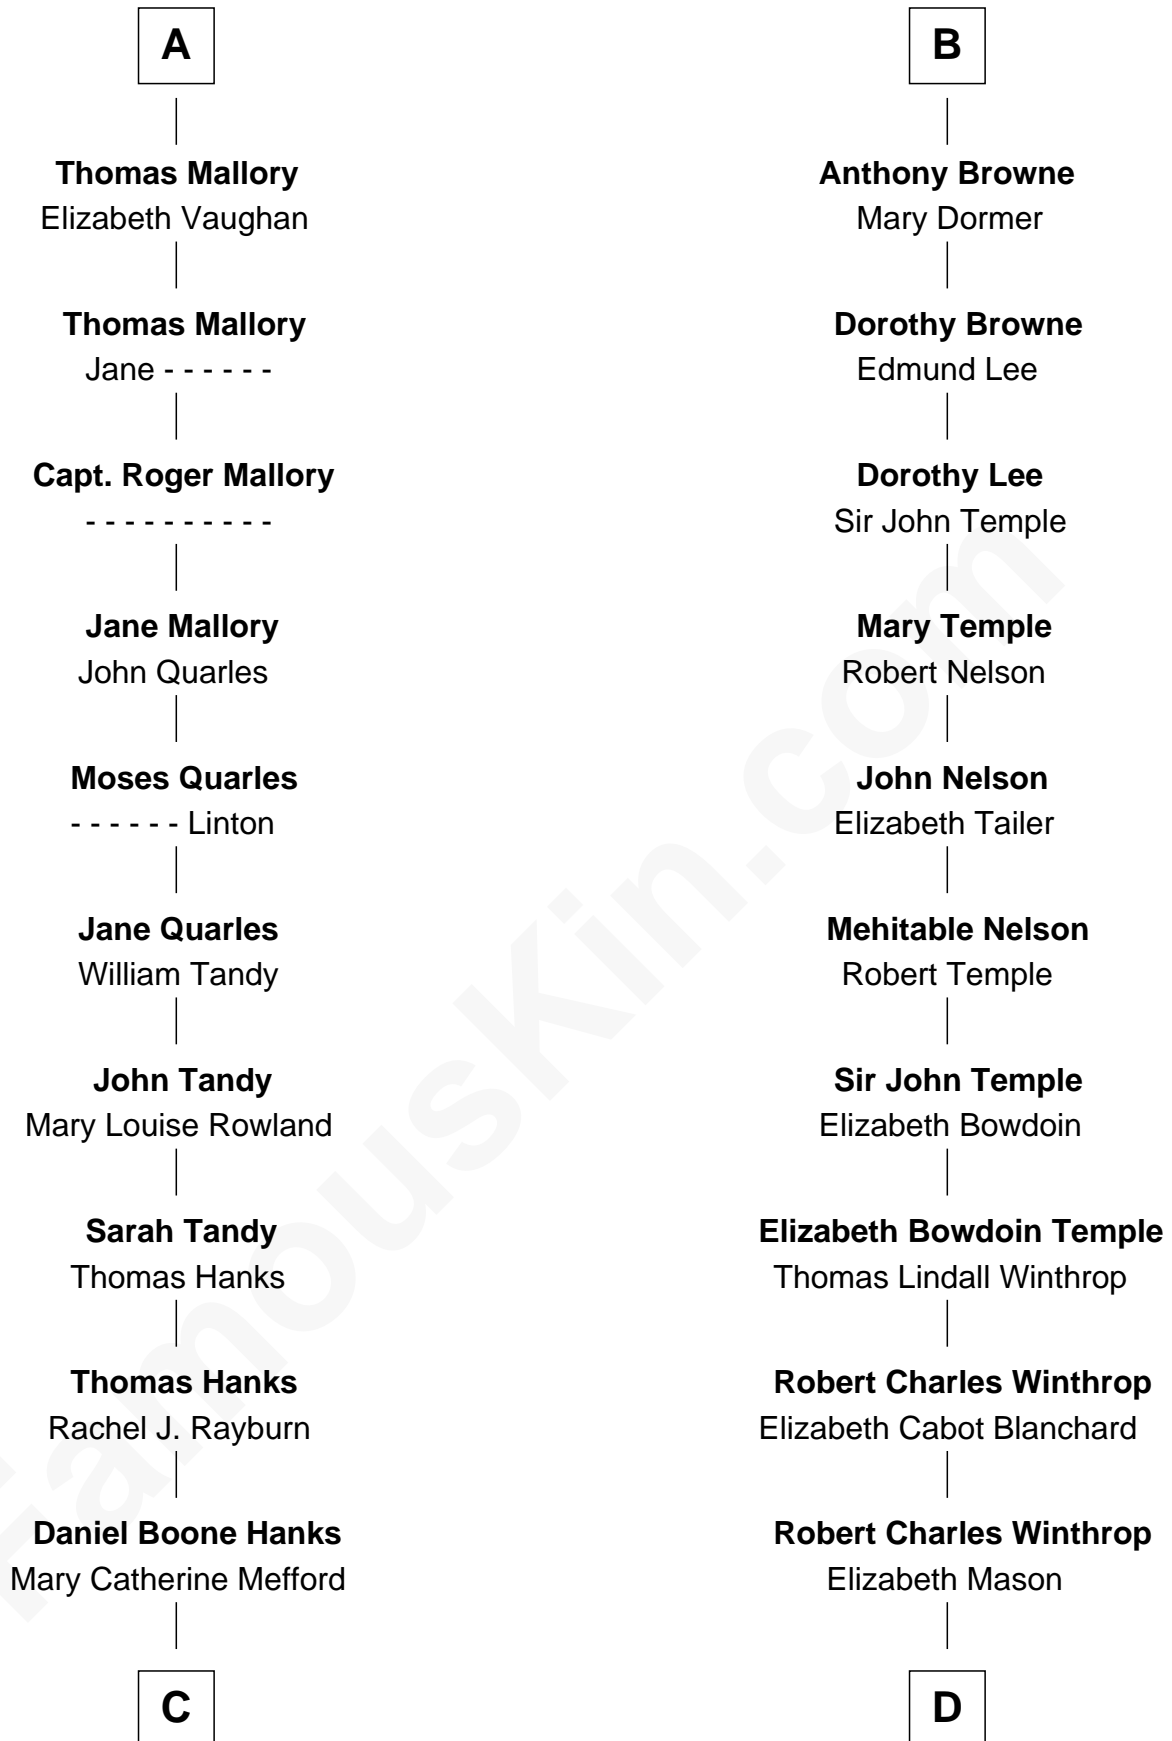

# FamousKin.com Relationship Chart of

**Tom Hanks**

*Movie Actor*

19th cousin of

**John Kerry**

*68th U.S. Secretary of State*

FamousKin.com