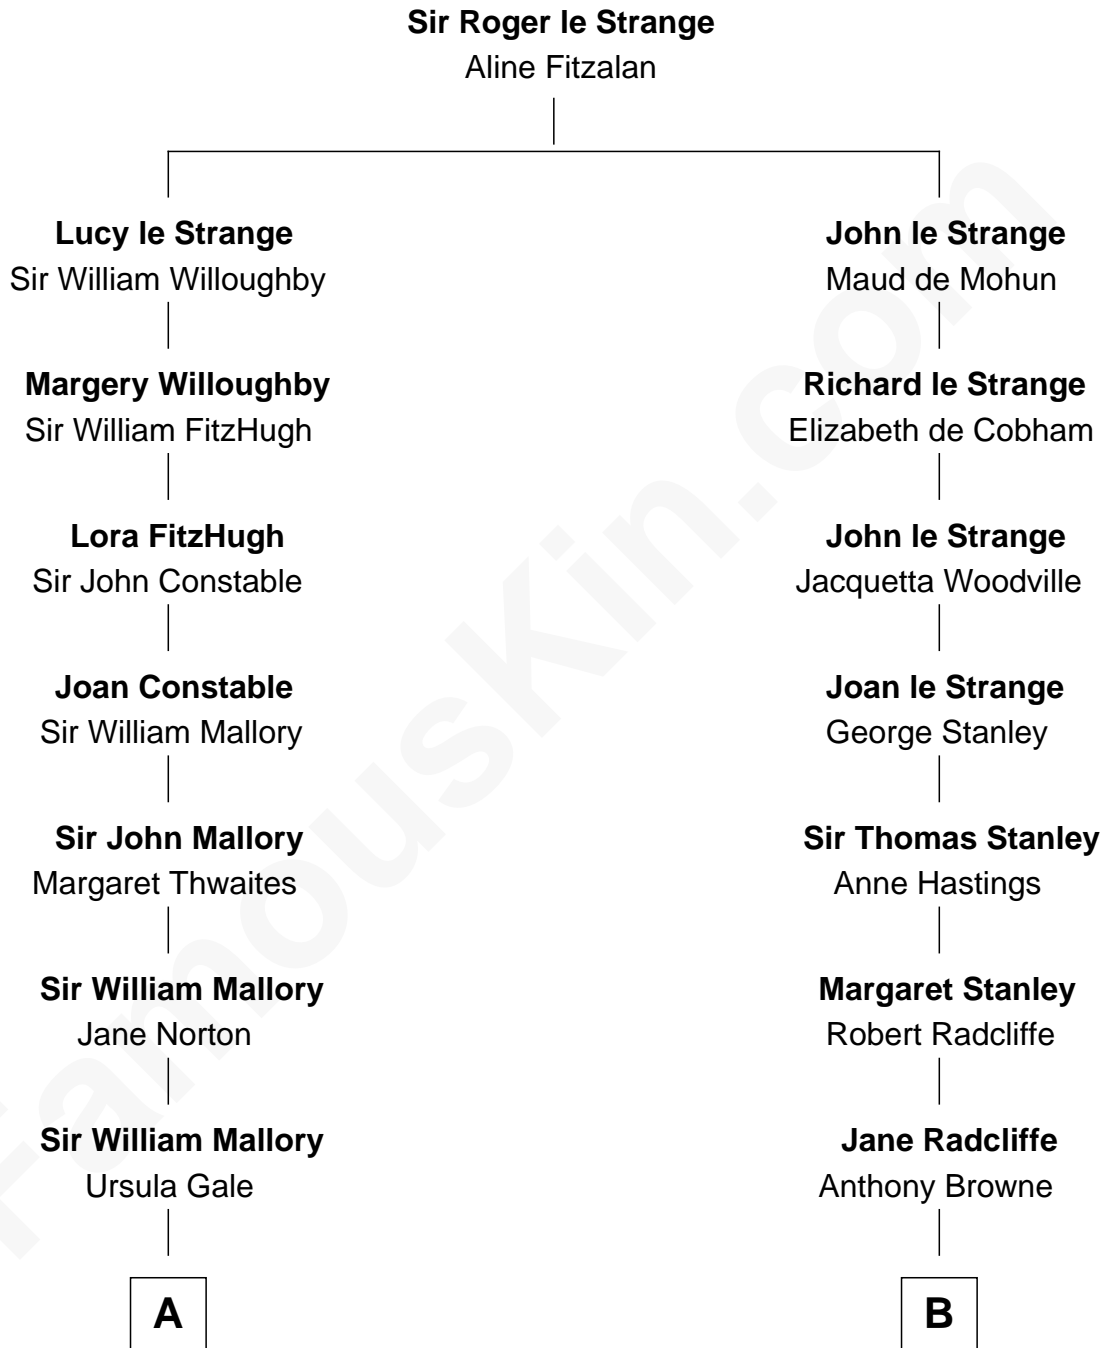

# FamousKin.com Relationship Chart of

**Tom Hanks**

*Movie Actor*

19th cousin of

**John Kerry**

*68th U.S. Secretary of State*

FamousKin.com