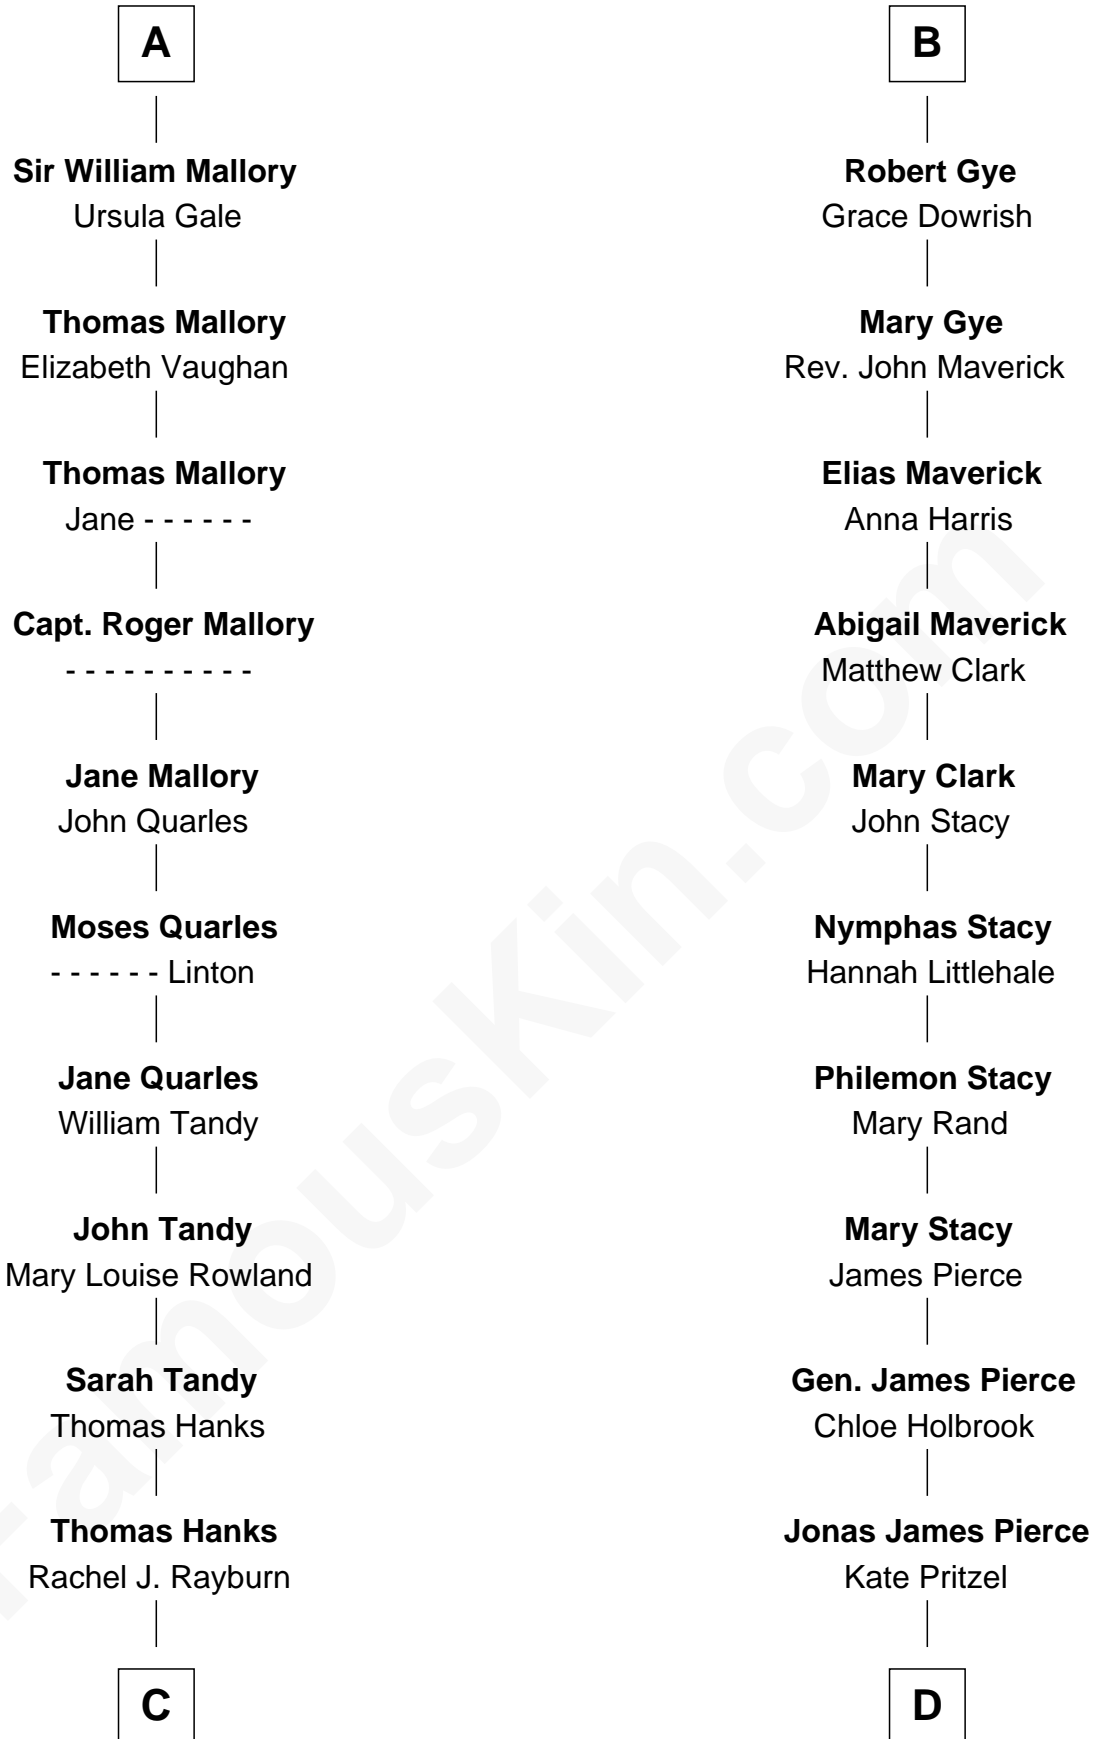

FamousKin.com Relationship Chart of

Tom Hanks

Movie Actor

20th cousin of

Jeb Bush

43rd Governor of Florida

Edmund Fitzalan

Alice de Warenne

C

Daniel Boone Hanks
Mary Catherine Mefford

Ernest Buel Hanks
Gladys Hilda Ball

Amos Mefford Hanks
Janet Marylyn Frager

Tom Hanks
Movie Actor

D

Scott Pierce
Mabel Marvin

Marvin Pierce
Pauline Robinson