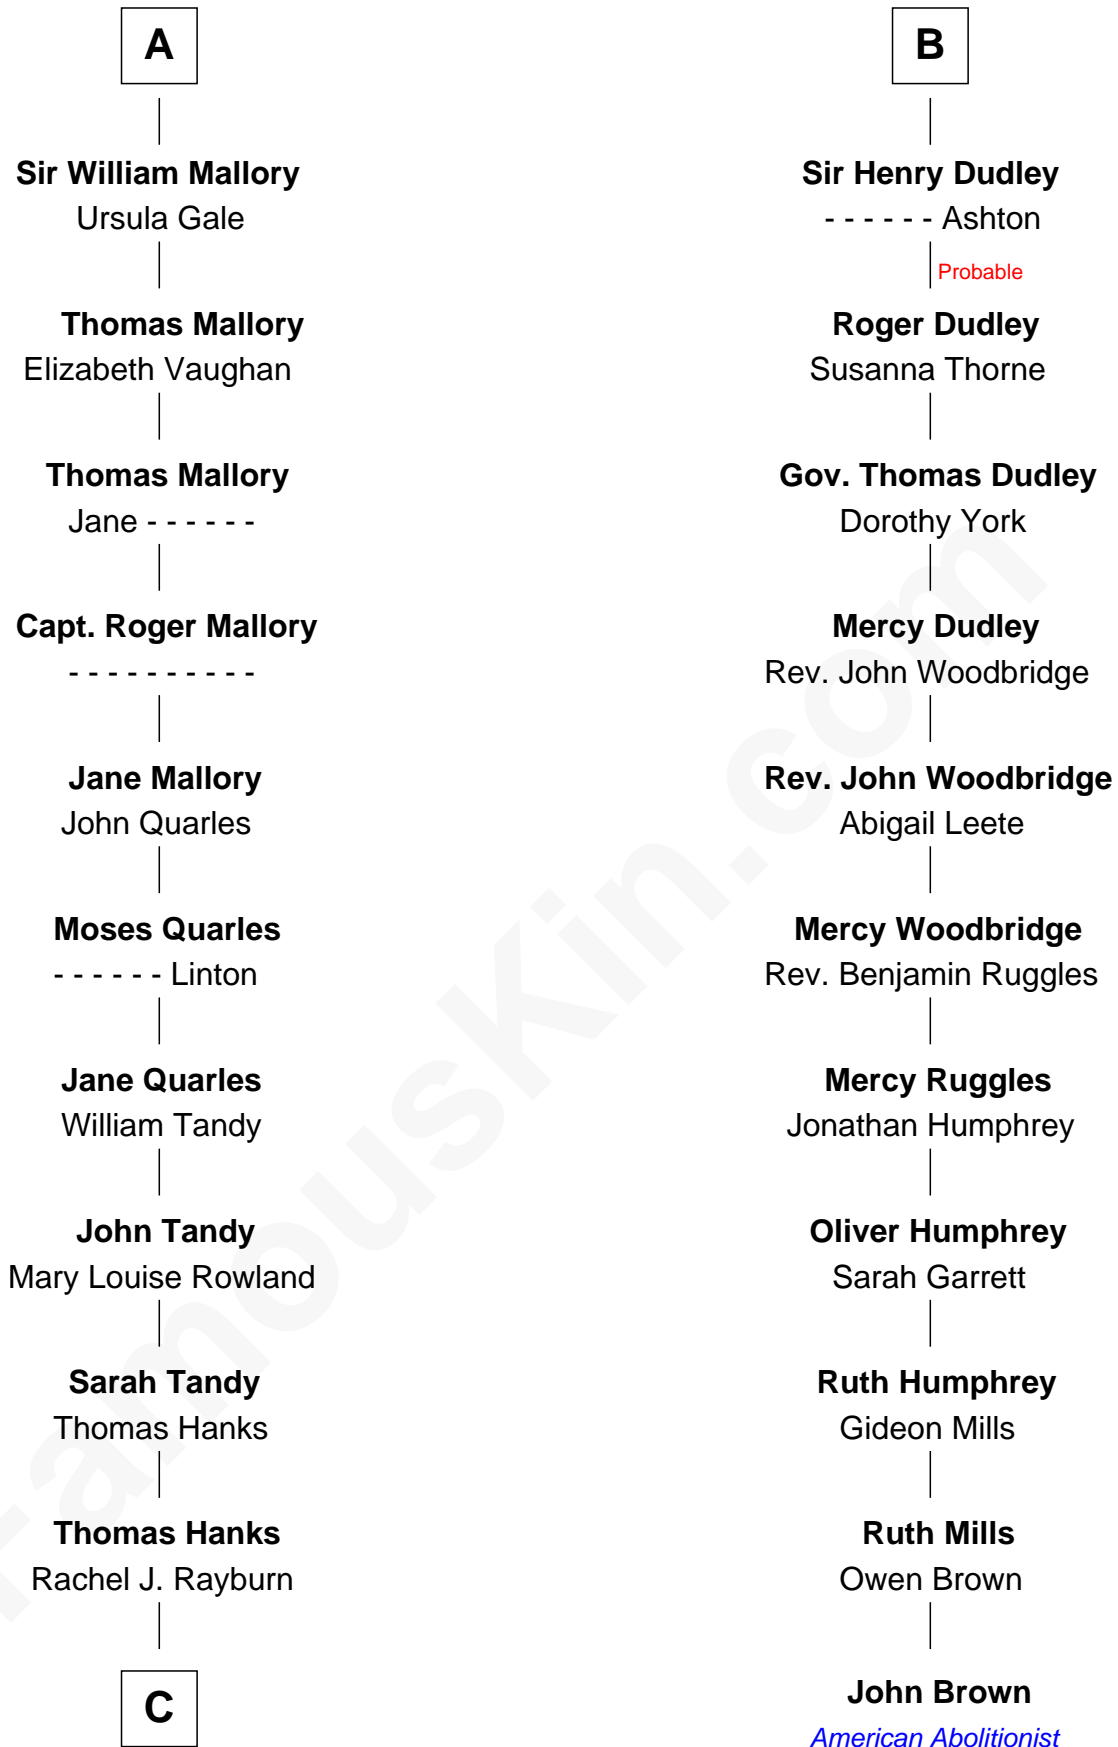

FamousKin.com Relationship Chart of

Tom Hanks

Movie Actor

17th cousin 3 times removed of

John Brown

American Abolitionist

Edmund Fitzalan

Alice de Warenne

Joan Constable

Sir William Mallory

Sir John Mallory

Margaret Thwaites

Sir William Mallory

Jane Norton

A

Richard Fitzalan

Eleanor Plantagenet

Alice Fitzalan

Sir Thomas de Holand

Eleanor Holand

Edward Cherleton

Joyce Cherleton

Sir John Tiptoft

Joyce Tiptoft

Sir Edmund Sutton

Sir Edward Sutton

Cecily Willoughby

Sir John Sutton

Cecily Grey

B

C

—
Daniel Boone Hanks
Mary Catherine Mefford