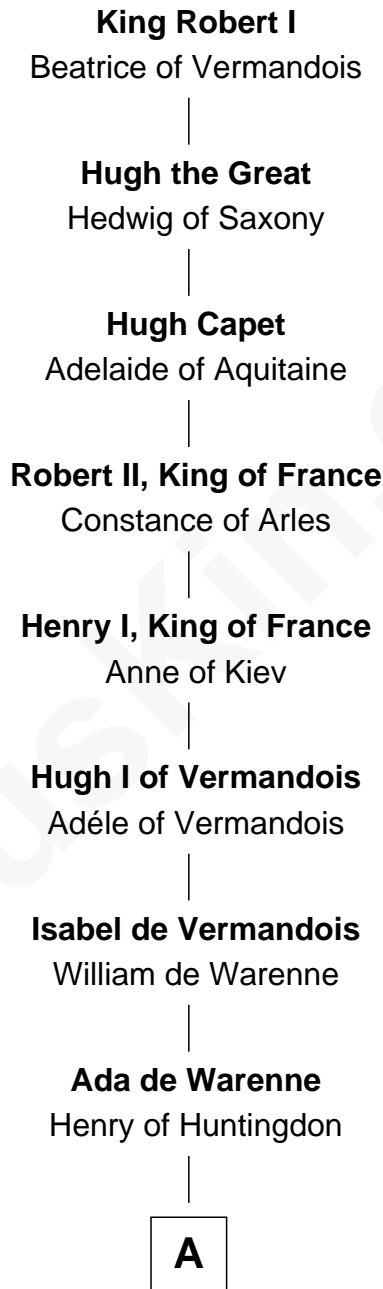

FamousKin.com Relationship Chart of

Tom Hanks

Movie Actor

32nd Great-grandson of

King Robert I

King of France

A

William I, King of Scotland

----- Avenal

Isabel of Scotland

Robert de Ros

Sir William de Ros

Lucy FitzPiers

Sir William de Ros

Eustache Fitz Ralph

Ivetta de Ros

Sir Geoffrey le Scrope

Henry Scrope

Joan -----

Joan Scrope

Henry Fitzhugh

Henry FitzHugh

Elizabeth Grey

Sir William FitzHugh

Sir William Mallory
Ursula Gale

Thomas Mallory
Elizabeth Vaughan

Thomas Mallory
Jane - - - - -

Capt. Roger Mallory

Jane Mallory
John Quarles

Moses Quarles
- - - - - Linton

Jane Quarles
William Tandy

C