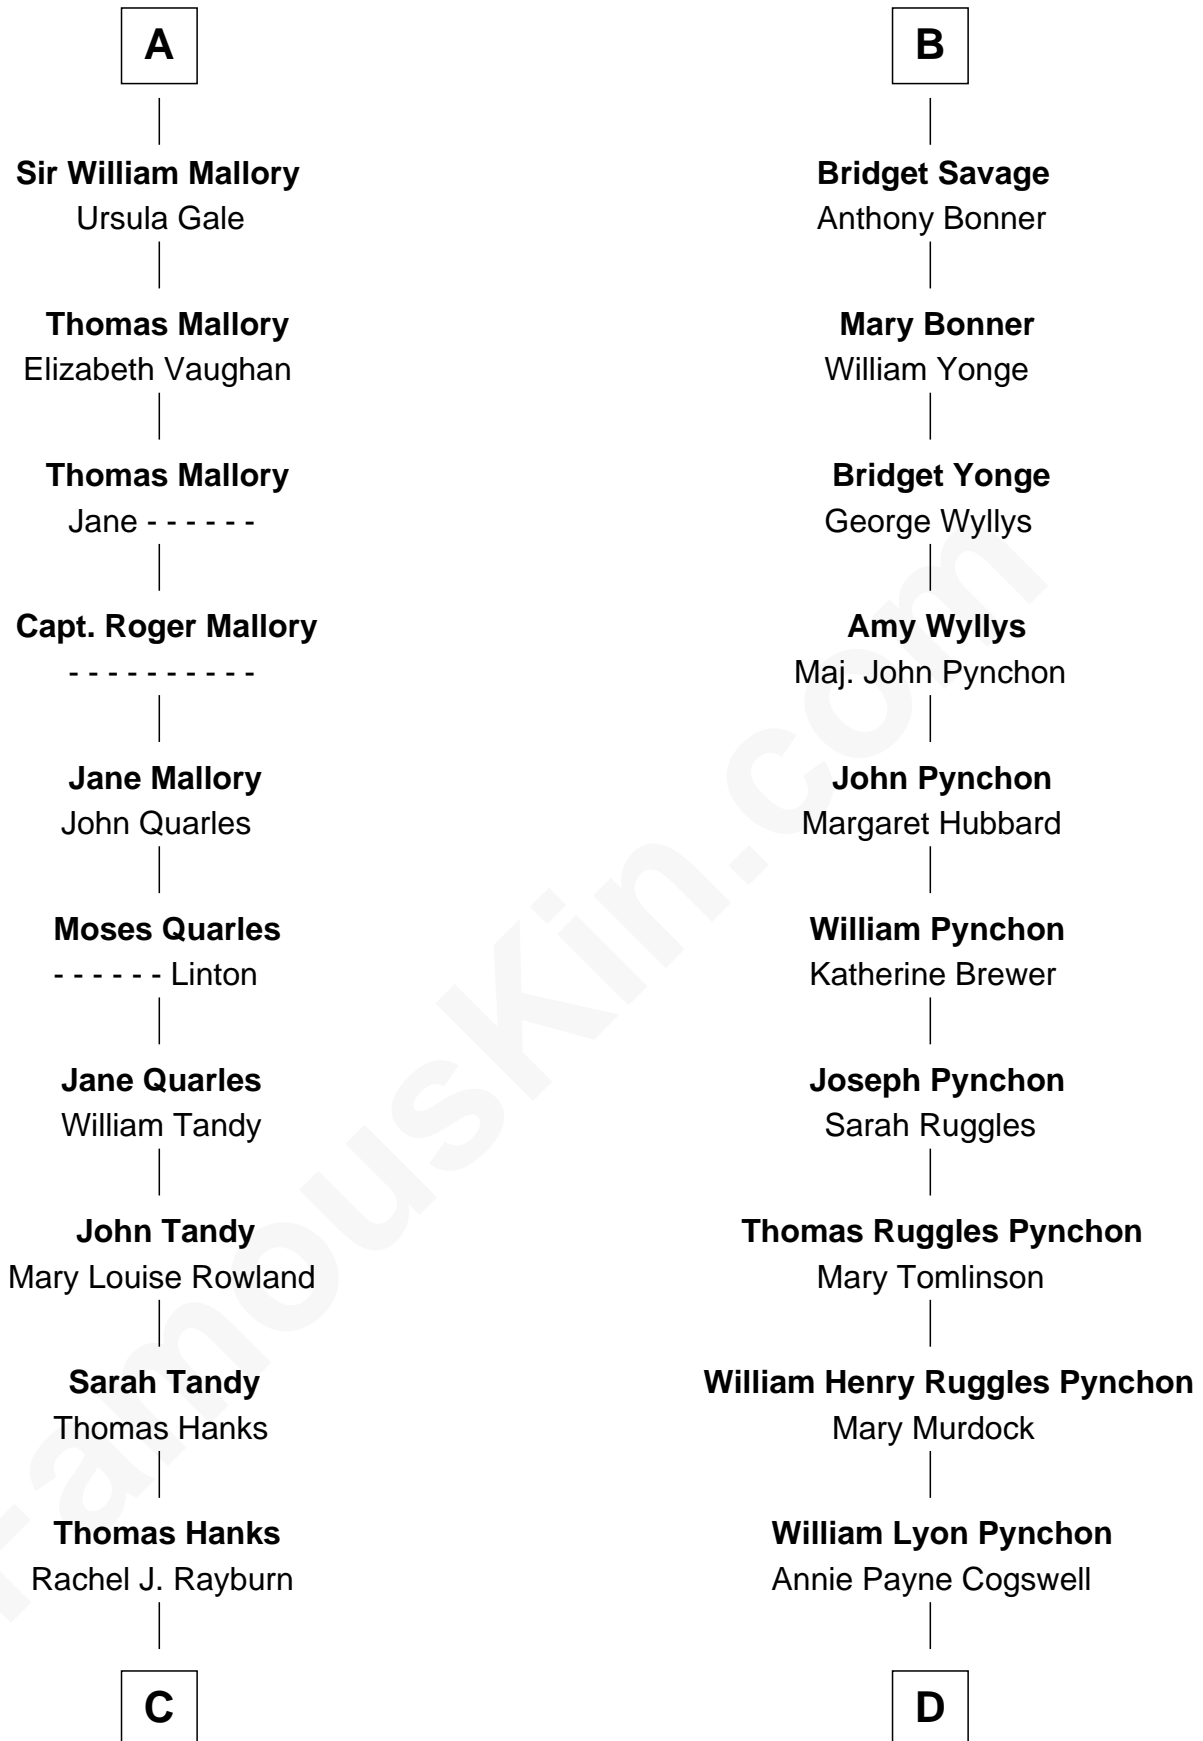

FamousKin.com Relationship Chart of

Tom Hanks

Movie Actor

19th cousin 1 time removed of

Thomas Pynchon

American Novelist

Edmund Fitzalan

Alice de Warenne