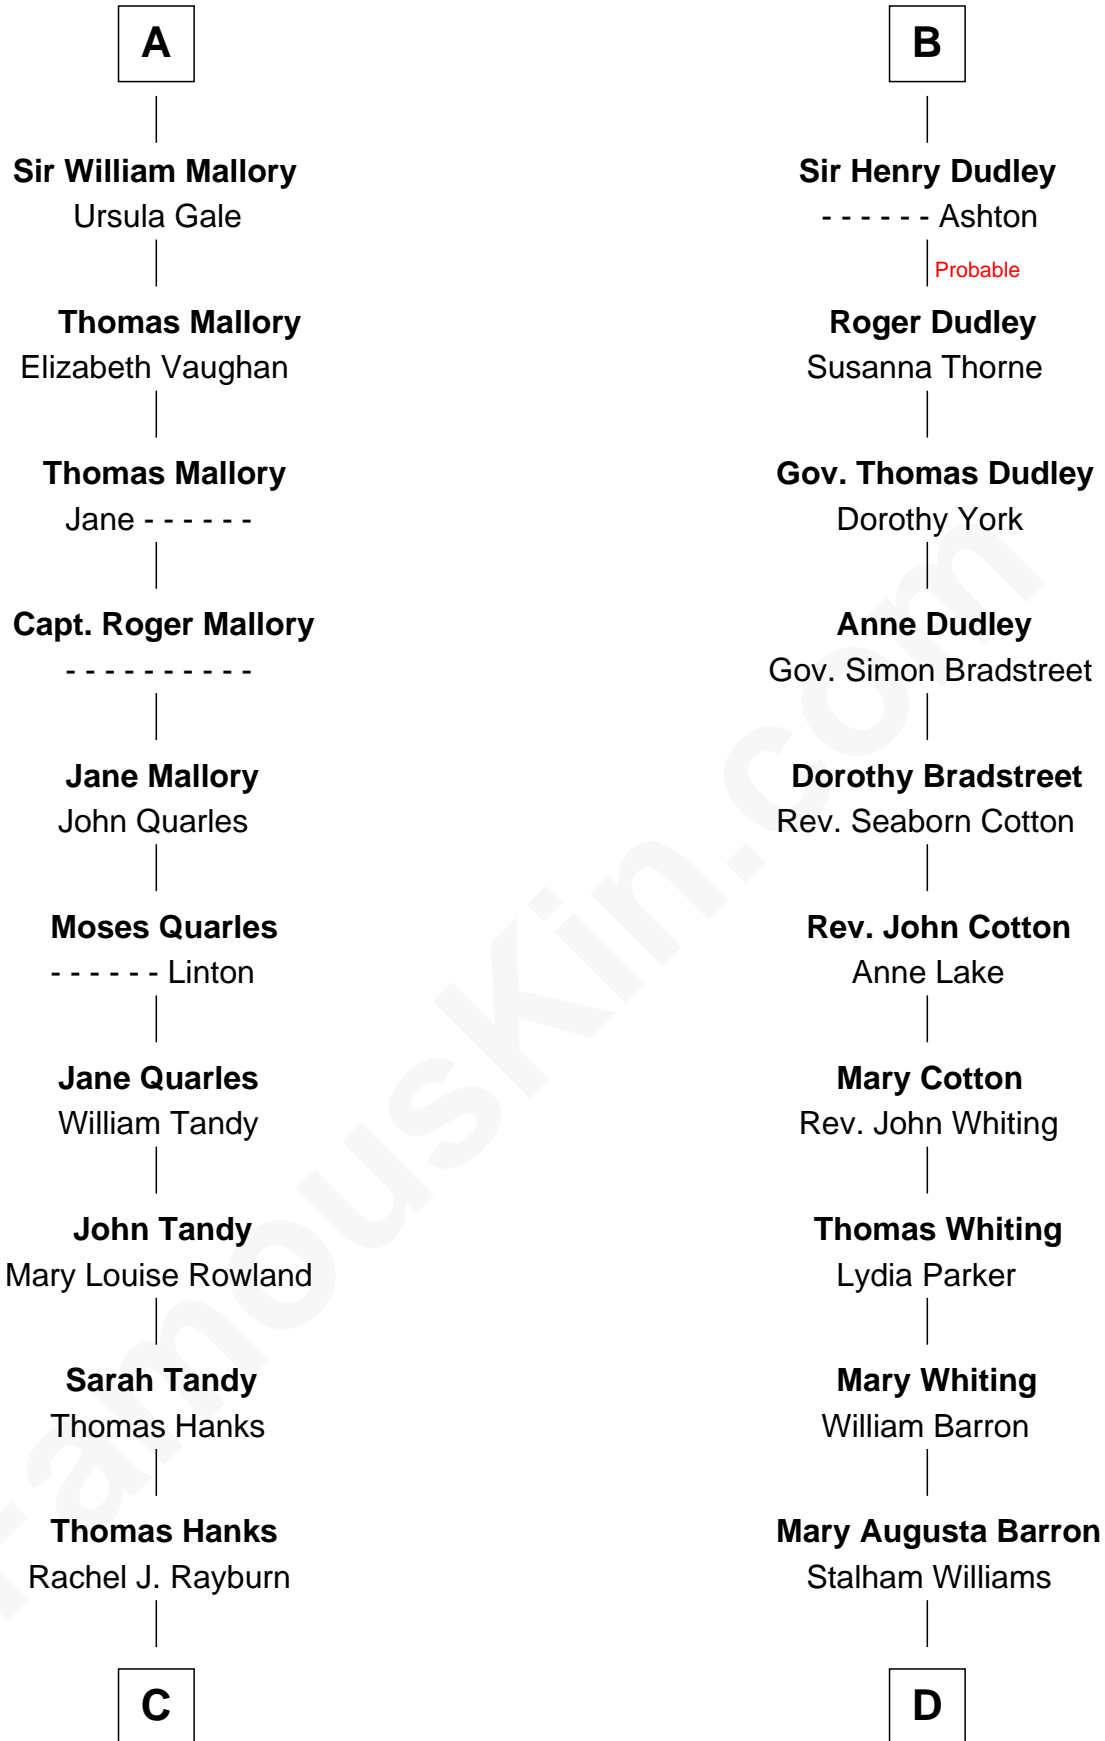

FamousKin.com Relationship Chart of

Tom Hanks

Movie Actor

19th cousin 1 time removed of

James Sherman

27th U.S. Vice-President

Edmund Fitzalan

Alice de Warenne

Eleanor Plantagenet

Alice Fitzalan

Sir Thomas de Holand

Eleanor Holand

Edward Cherleton

Joyce Cherleton

Sir John Tiptoft

Joyce Tiptoft

Sir Edmund Sutton

Sir Edward Sutton

Cecily Willoughby

Sir John Sutton

Cecily Grey

B

C

Daniel Boone Hanks
Mary Catherine Mefford