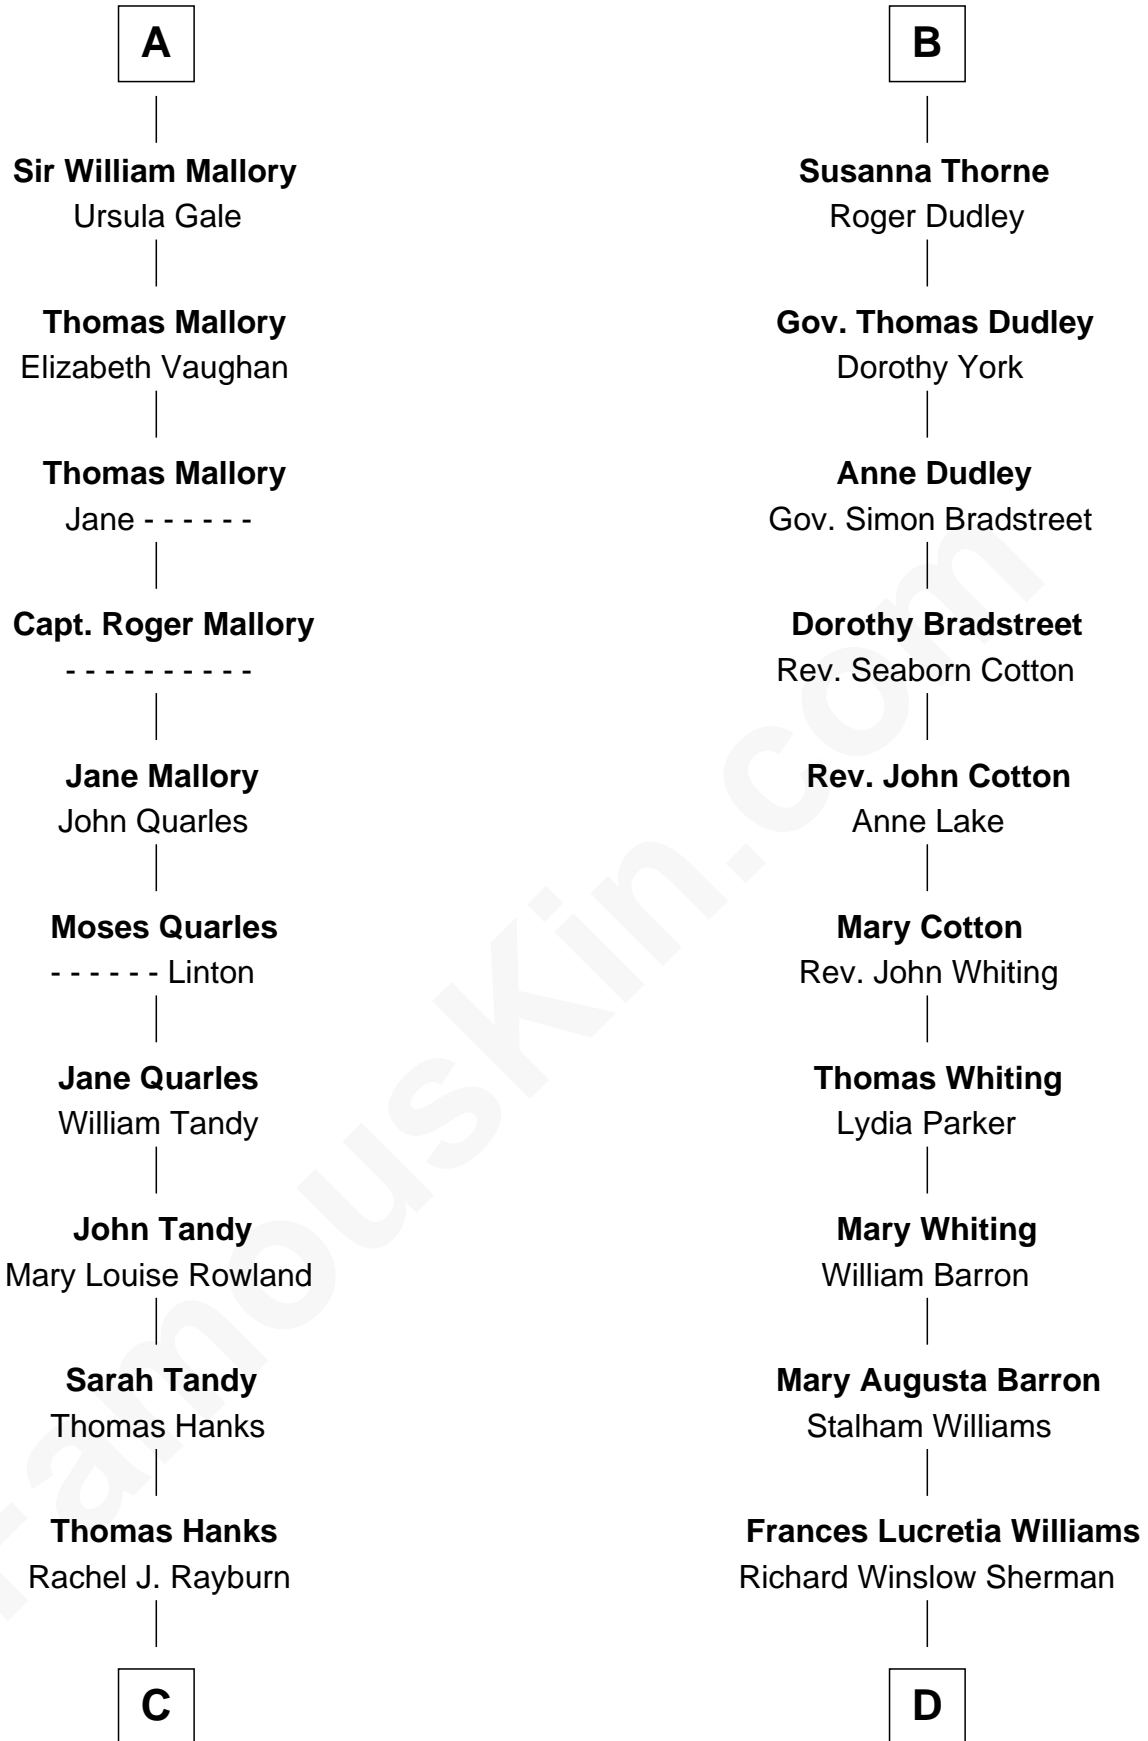

FamousKin.com Relationship Chart of

Tom Hanks

Movie Actor

18th cousin 2 times removed of

James Sherman

27th U.S. Vice-President

Sir John Grey

Avice Marmion

C

Daniel Boone Hanks
Mary Catherine Mefford

Ernest Buel Hanks
Gladys Hilda Ball

Amos Mefford Hanks
Janet Marylyn Frager

Tom Hanks
Movie Actor

D

Mary Frances Sherman
Richard Updike Sherman

James Sherman
27th U.S. Vice-President