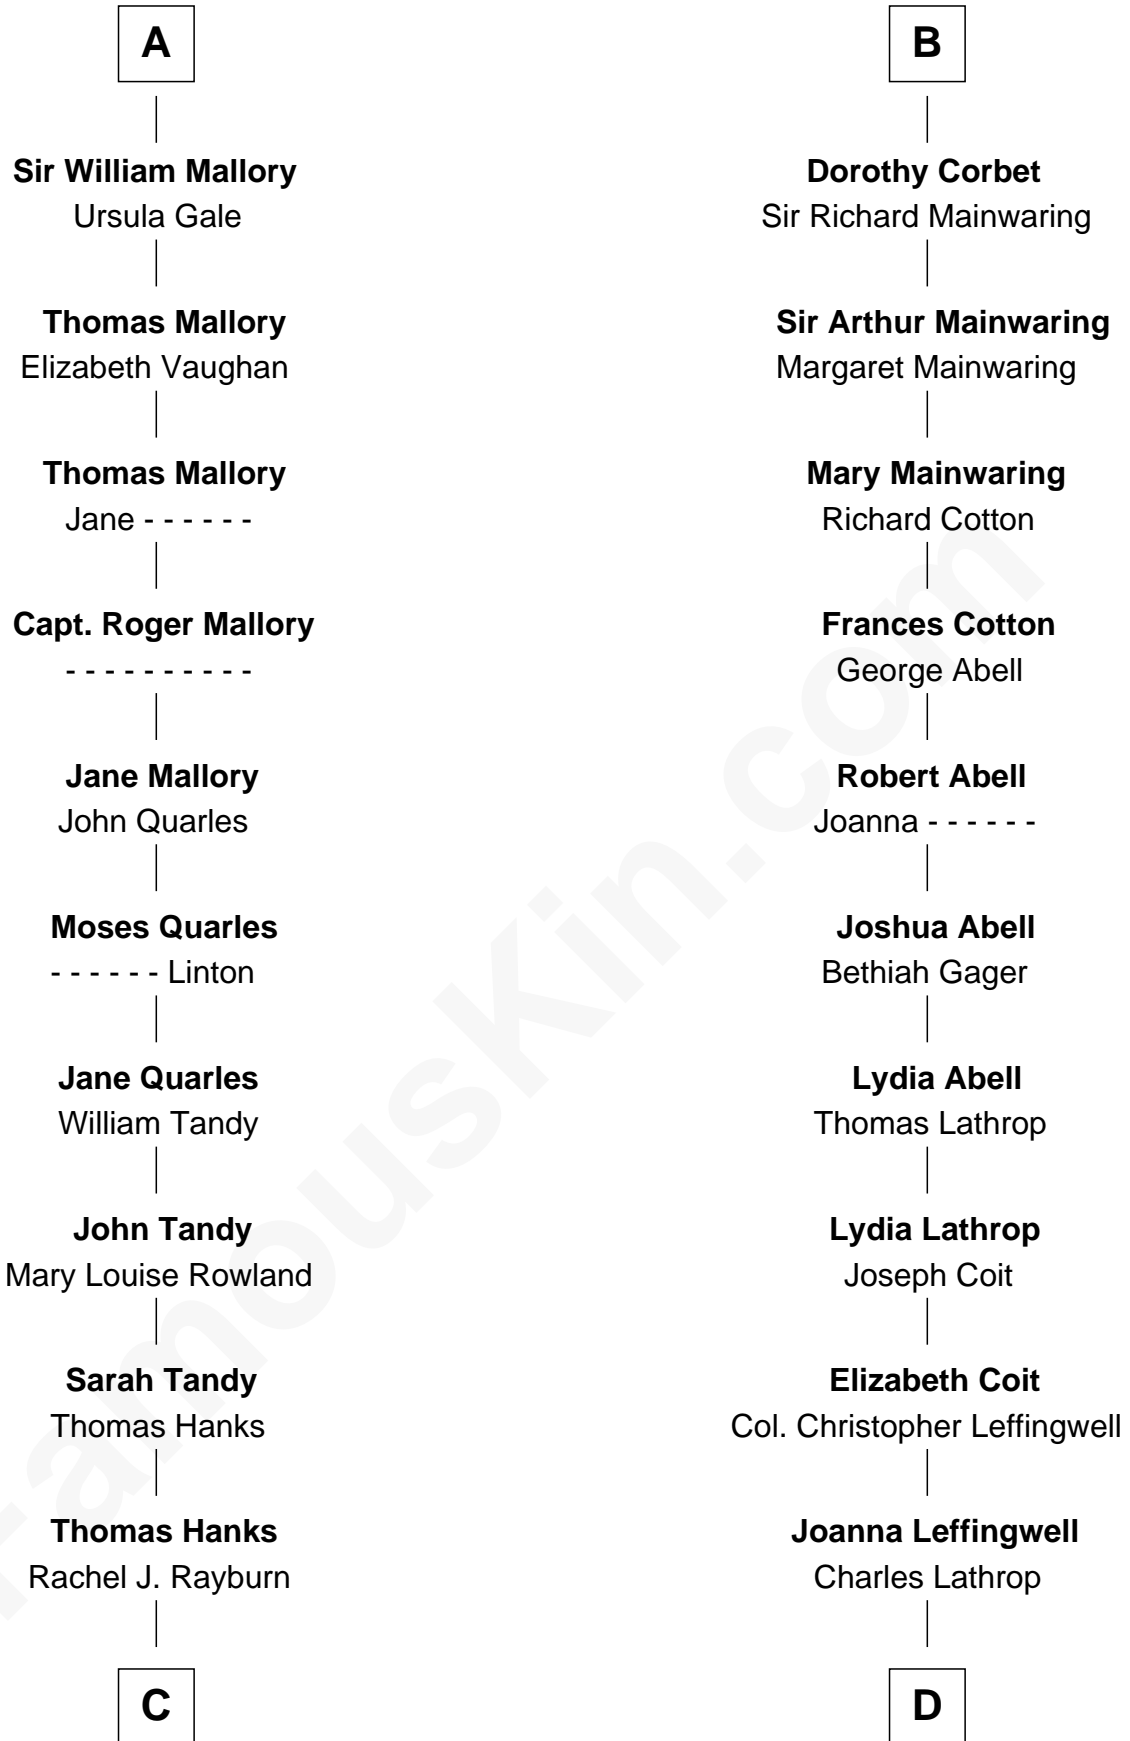

FamousKin.com Relationship Chart of

Tom Hanks

Movie Actor

20th cousin of

John Foster Dulles

52nd U.S. Secretary of State

Edmund Fitzalan

Alice de Warenne

C

Daniel Boone Hanks
Mary Catherine Mefford

Ernest Buel Hanks
Gladys Hilda Ball

Amos Mefford Hanks
Janet Marylyn Frager

Tom Hanks
Movie Actor

D

Harriet Wadsworth Lathrop
Rev. Miron Winslow

Harriet Lathrop Winslow
Rev. John Welsh Dulles