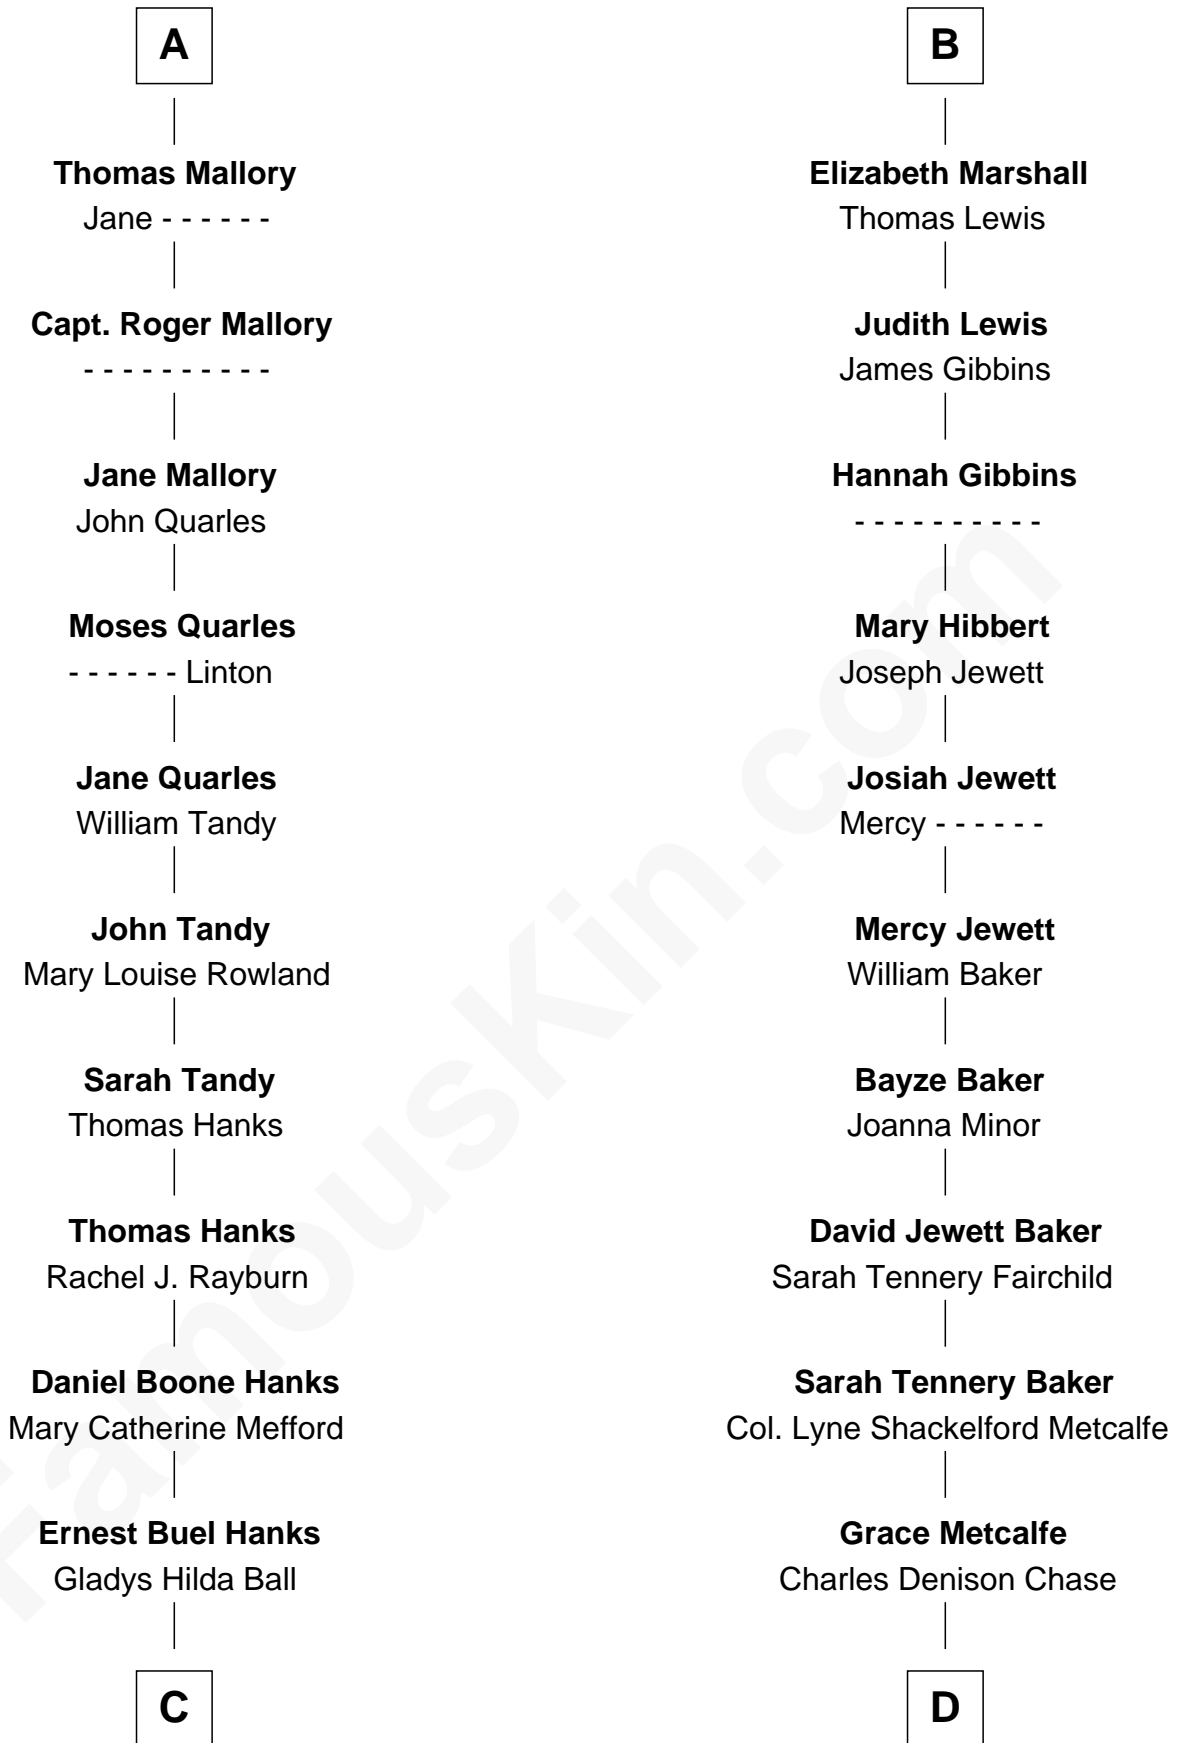

FamousKin.com Relationship Chart of

Tom Hanks

Movie Actor

18th cousin 1 time removed of

Chevy Chase

Comedian, Actor and Writer

Sir William Willoughby

Lucy le Strange

Margery Willoughby

Sir William FitzHugh

Lora FitzHugh

Sir John Constable

Joan Constable

Sir William Mallory

Sir John Mallory

Margaret Thwaites

Sir William Mallory

Jane Norton

Sir William Mallory

Ursula Gale

Thomas Mallory

Elizabeth Vaughan

A

Elizabeth Willoughby

John Harpersfield

Edward Harpersfield alias Mytton

Anne Skrimshire

Katherine Mytton

Roger Marshall

B

C

Amos Mefford Hanks