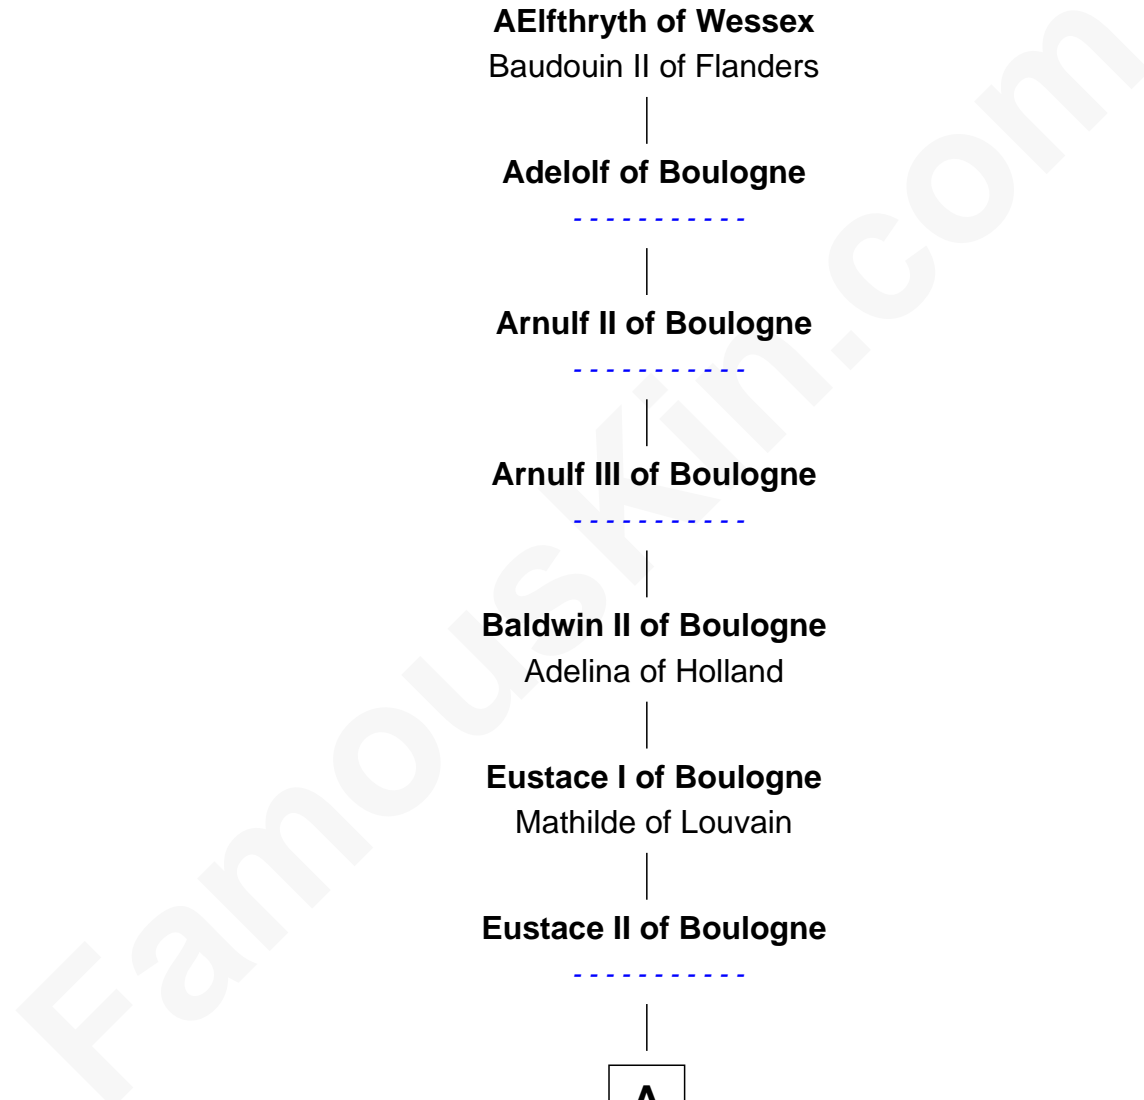

Alfred the Great

Ealhswith of Mercia

AElfthryth of Wessex

Baudouin II of Flanders

Adelolf of Boulogne

Arnulf II of Boulogne

Arnulf III of Boulogne

Baldwin II of Boulogne

Adelina of Holland

Eustace I of Boulogne

Mathilde of Louvain

Eustace II of Boulogne

A