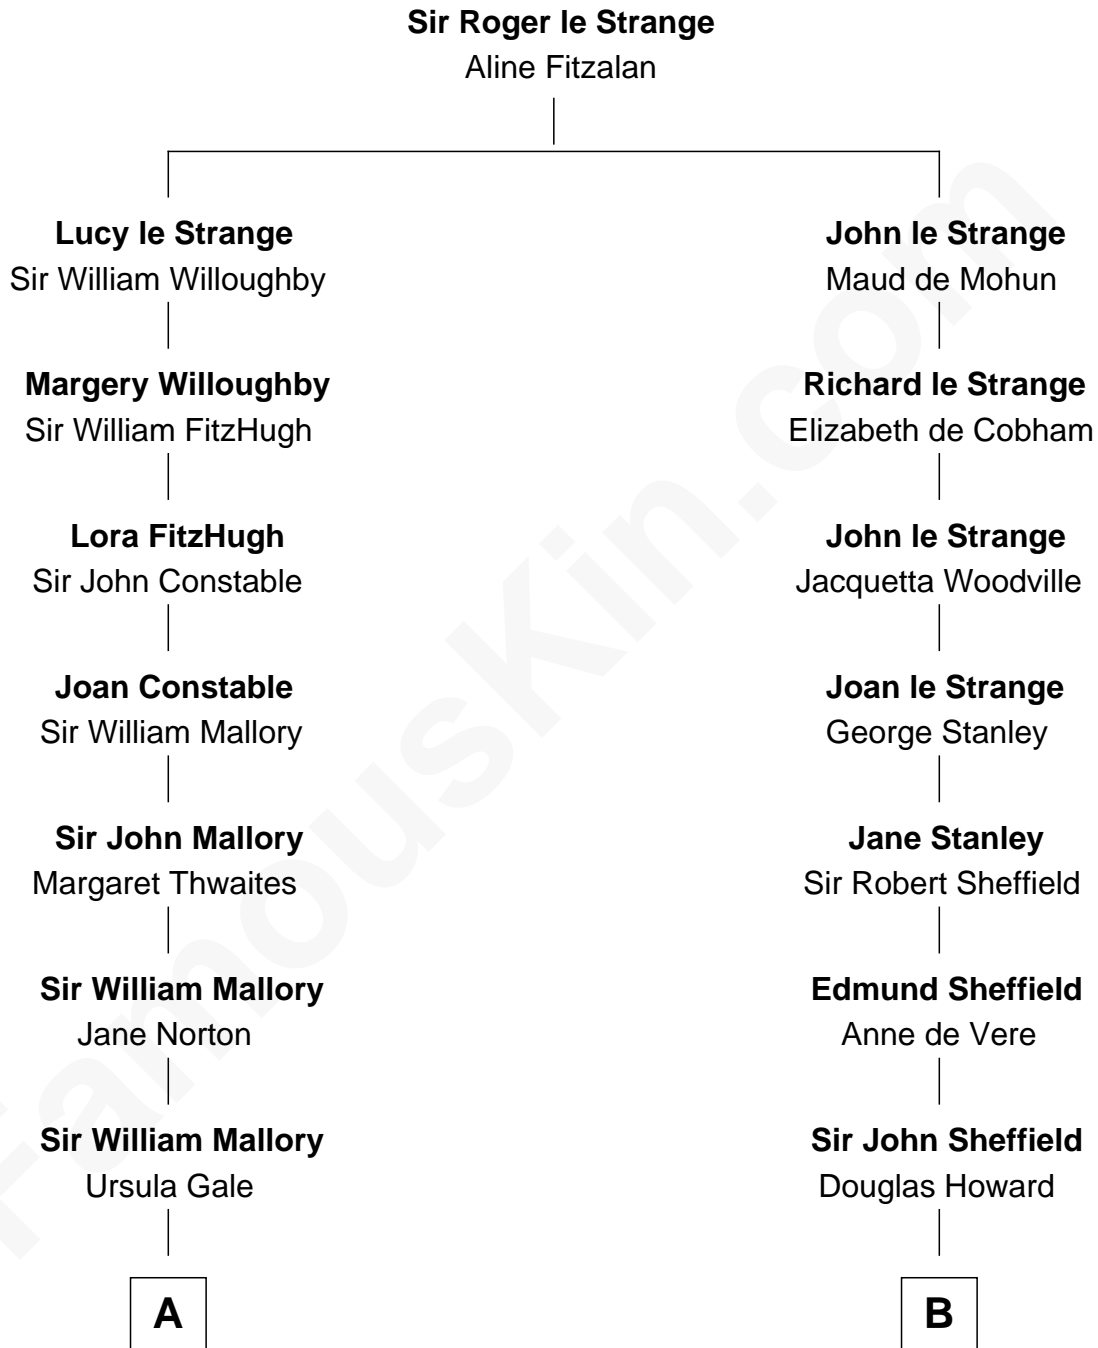

FamousKin.com Relationship Chart of

Tom Hanks

Movie Actor

19th cousin 2 times removed of

Ellen DeGeneres

Comedienne and TV Personality

C

Ernest Buel Hanks

Gladys Hilda Ball

Amos Mefford Hanks

Janet Marylyn Frager

Tom Hanks

Movie Actor

D

Joseph C. DeGeneres

Mary Whittemore