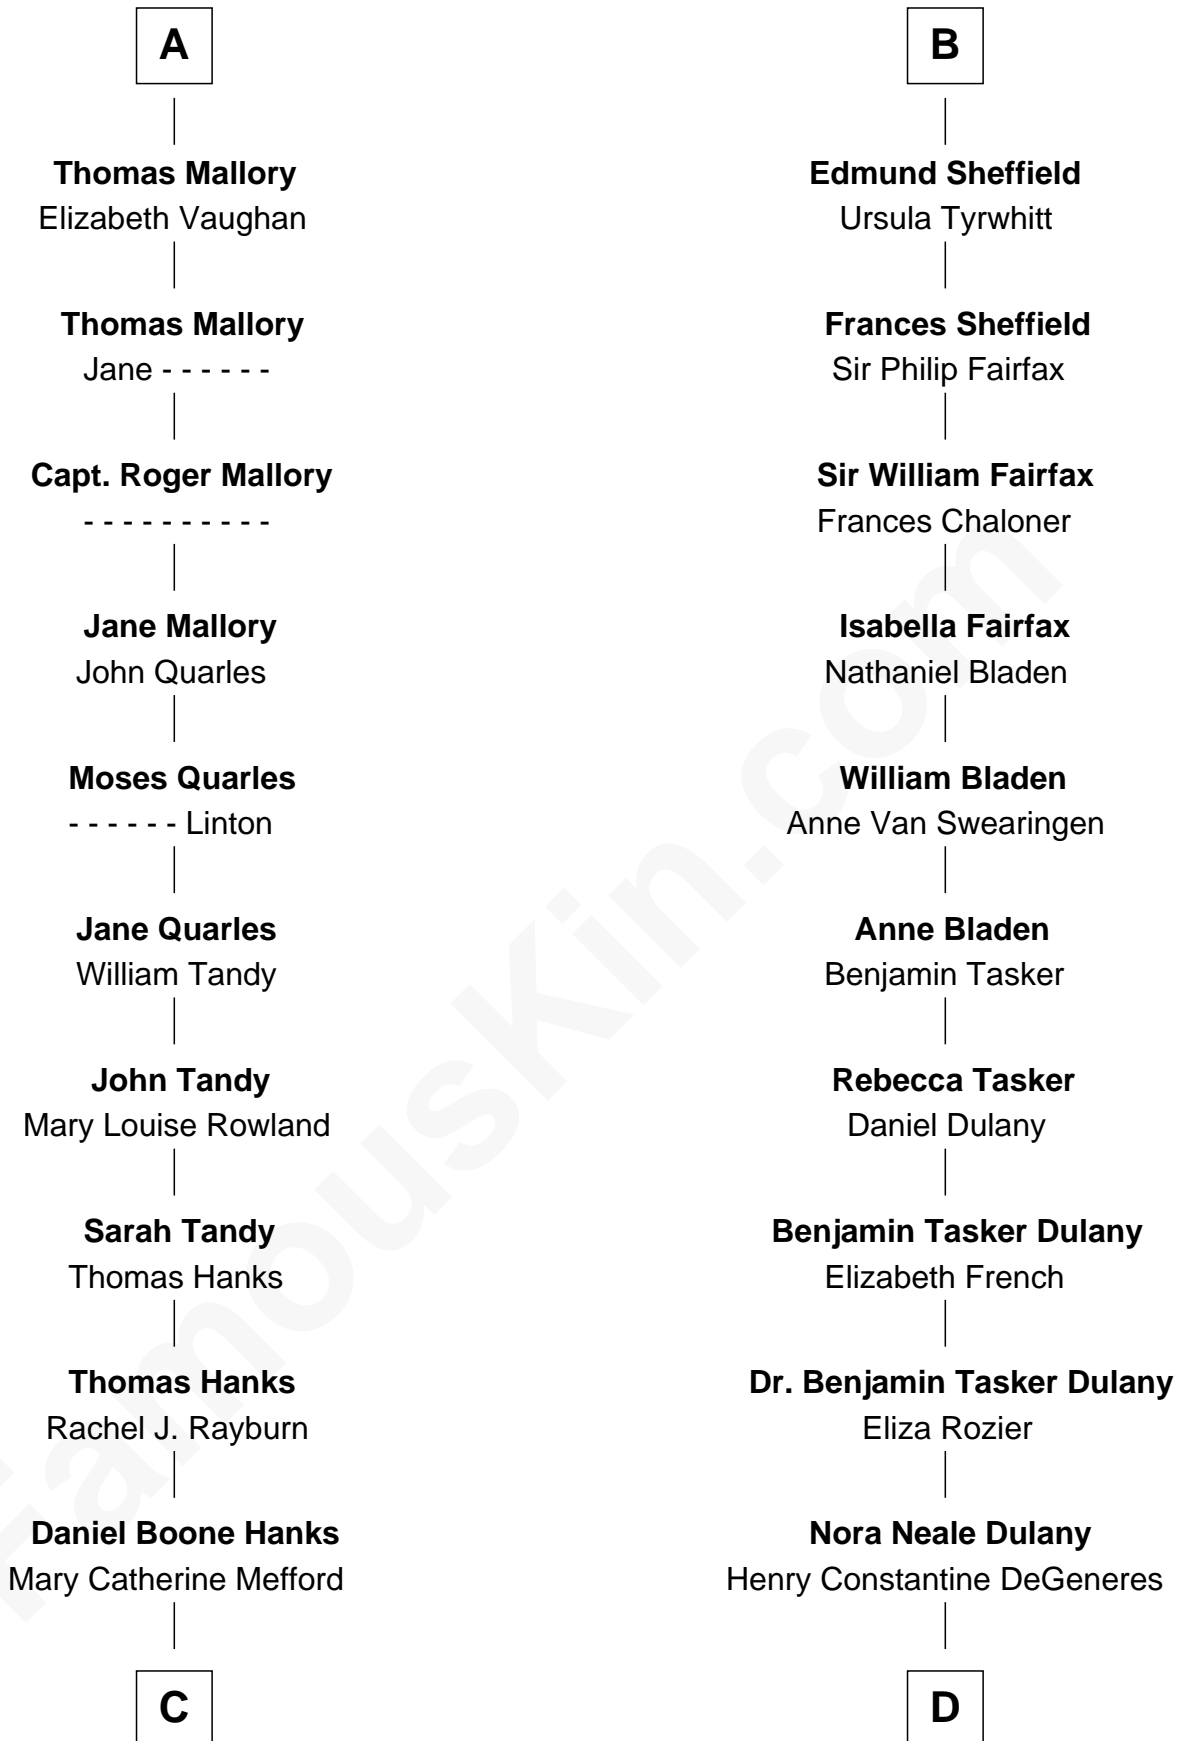

FamousKin.com Relationship Chart of

Tom Hanks

Movie Actor

19th cousin 2 times removed of

Ellen DeGeneres

Comedienne and TV Personality

C

Ernest Buel Hanks

Gladys Hilda Ball

Amos Mefford Hanks

Janet Marylyn Frager

Tom Hanks

Movie Actor

D

Joseph C. DeGeneres

Mary Whittemore