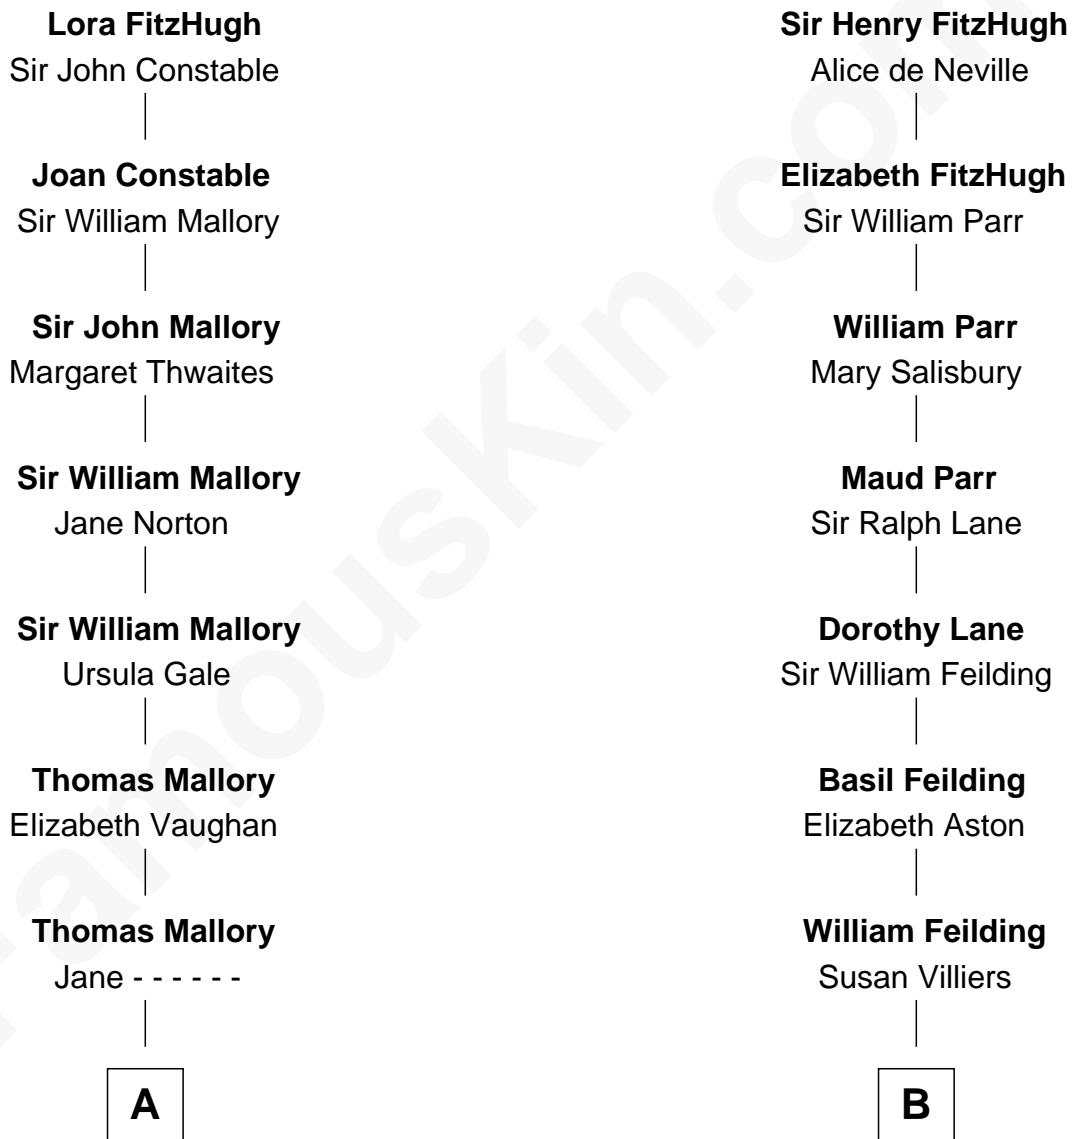

# FamousKin.com Relationship Chart of

**Tom Hanks**

*Movie Actor*

17th cousin 1 time removed of

**Guy Ritchie**

*British Filmmaker*

**Sir William FitzHugh**

Margery Willoughby

C

**John Vivian Ritchie**  
Amber Mary Parkinson

**Guy Ritchie**  
*British Filmmaker*

FamousKin.com