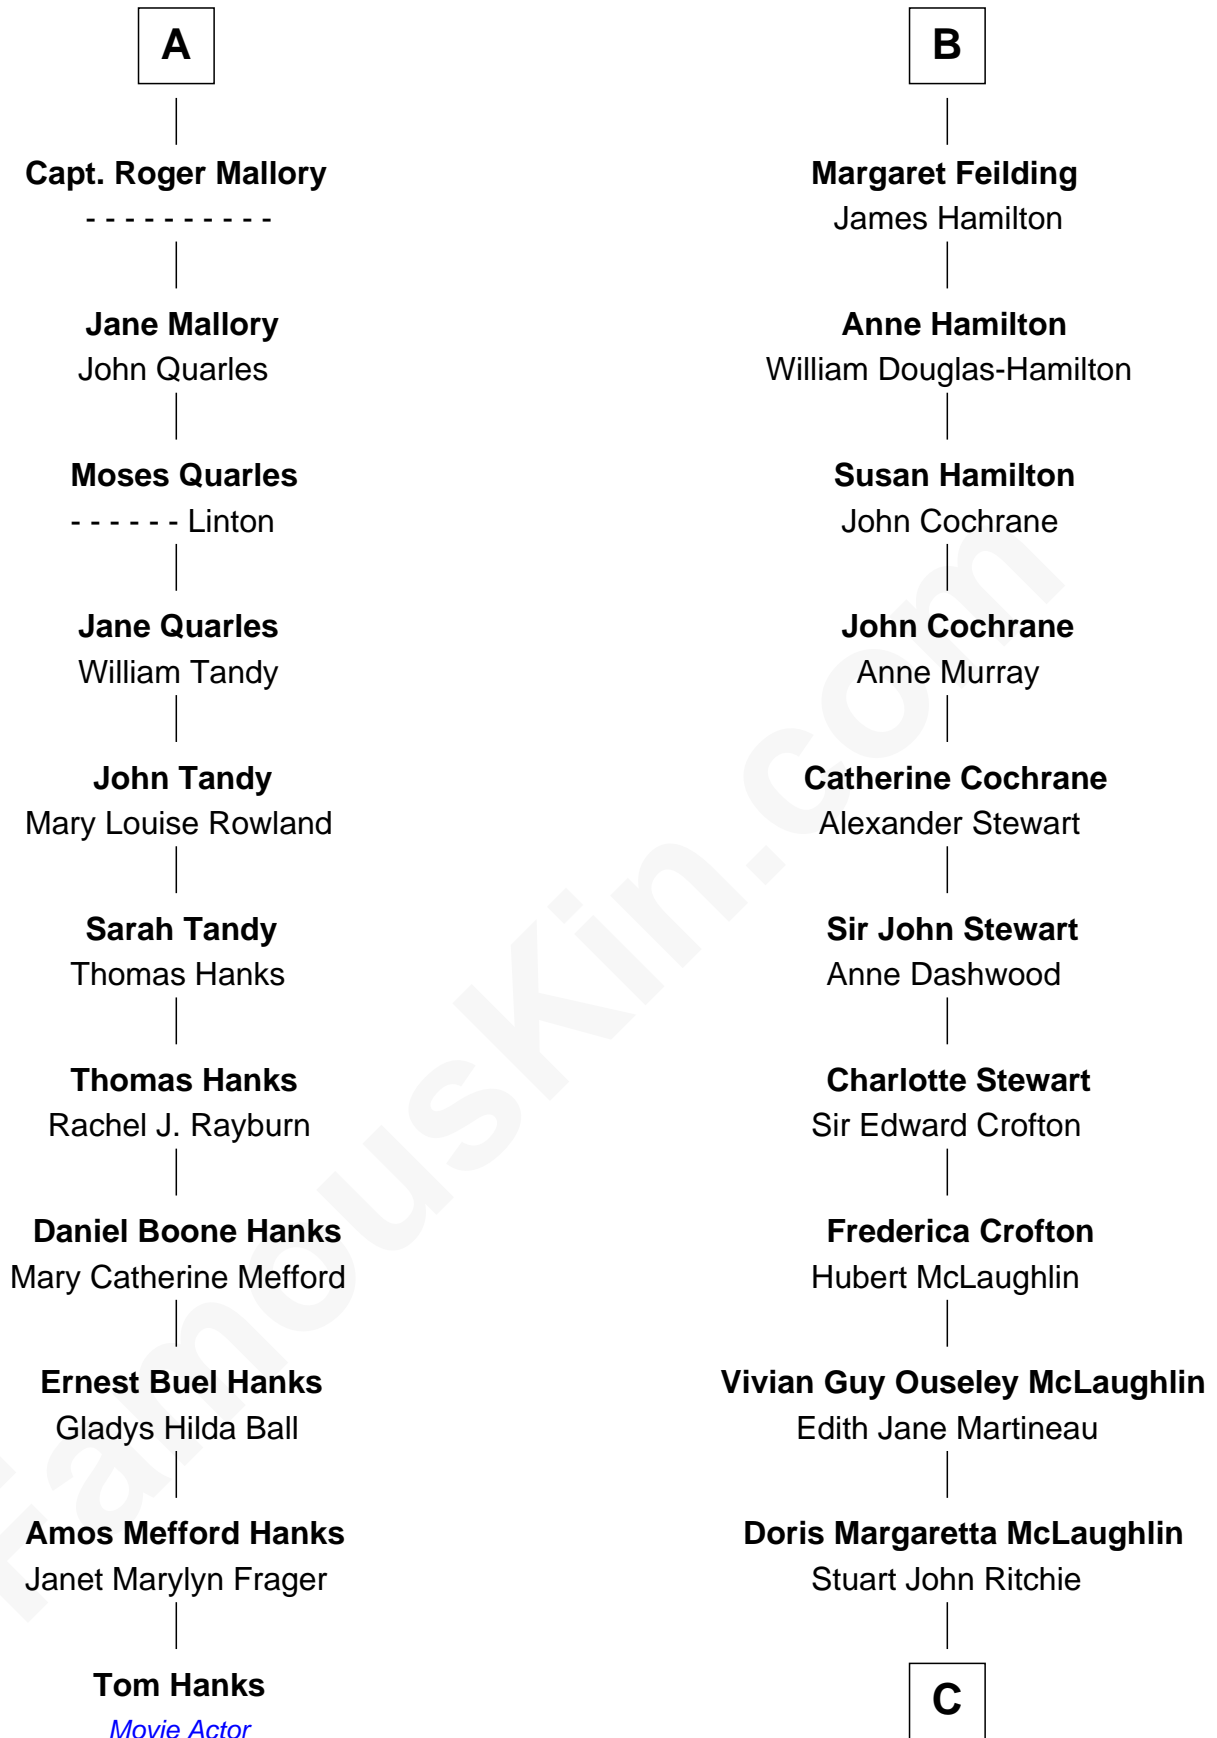

# FamousKin.com Relationship Chart of

**Tom Hanks**

*Movie Actor*

17th cousin 1 time removed of

**Guy Ritchie**

*British Filmmaker*

**Sir William FitzHugh**

Margery Willoughby

C

**John Vivian Ritchie**  
Amber Mary Parkinson

**Guy Ritchie**  
*British Filmmaker*

FamousKin.com