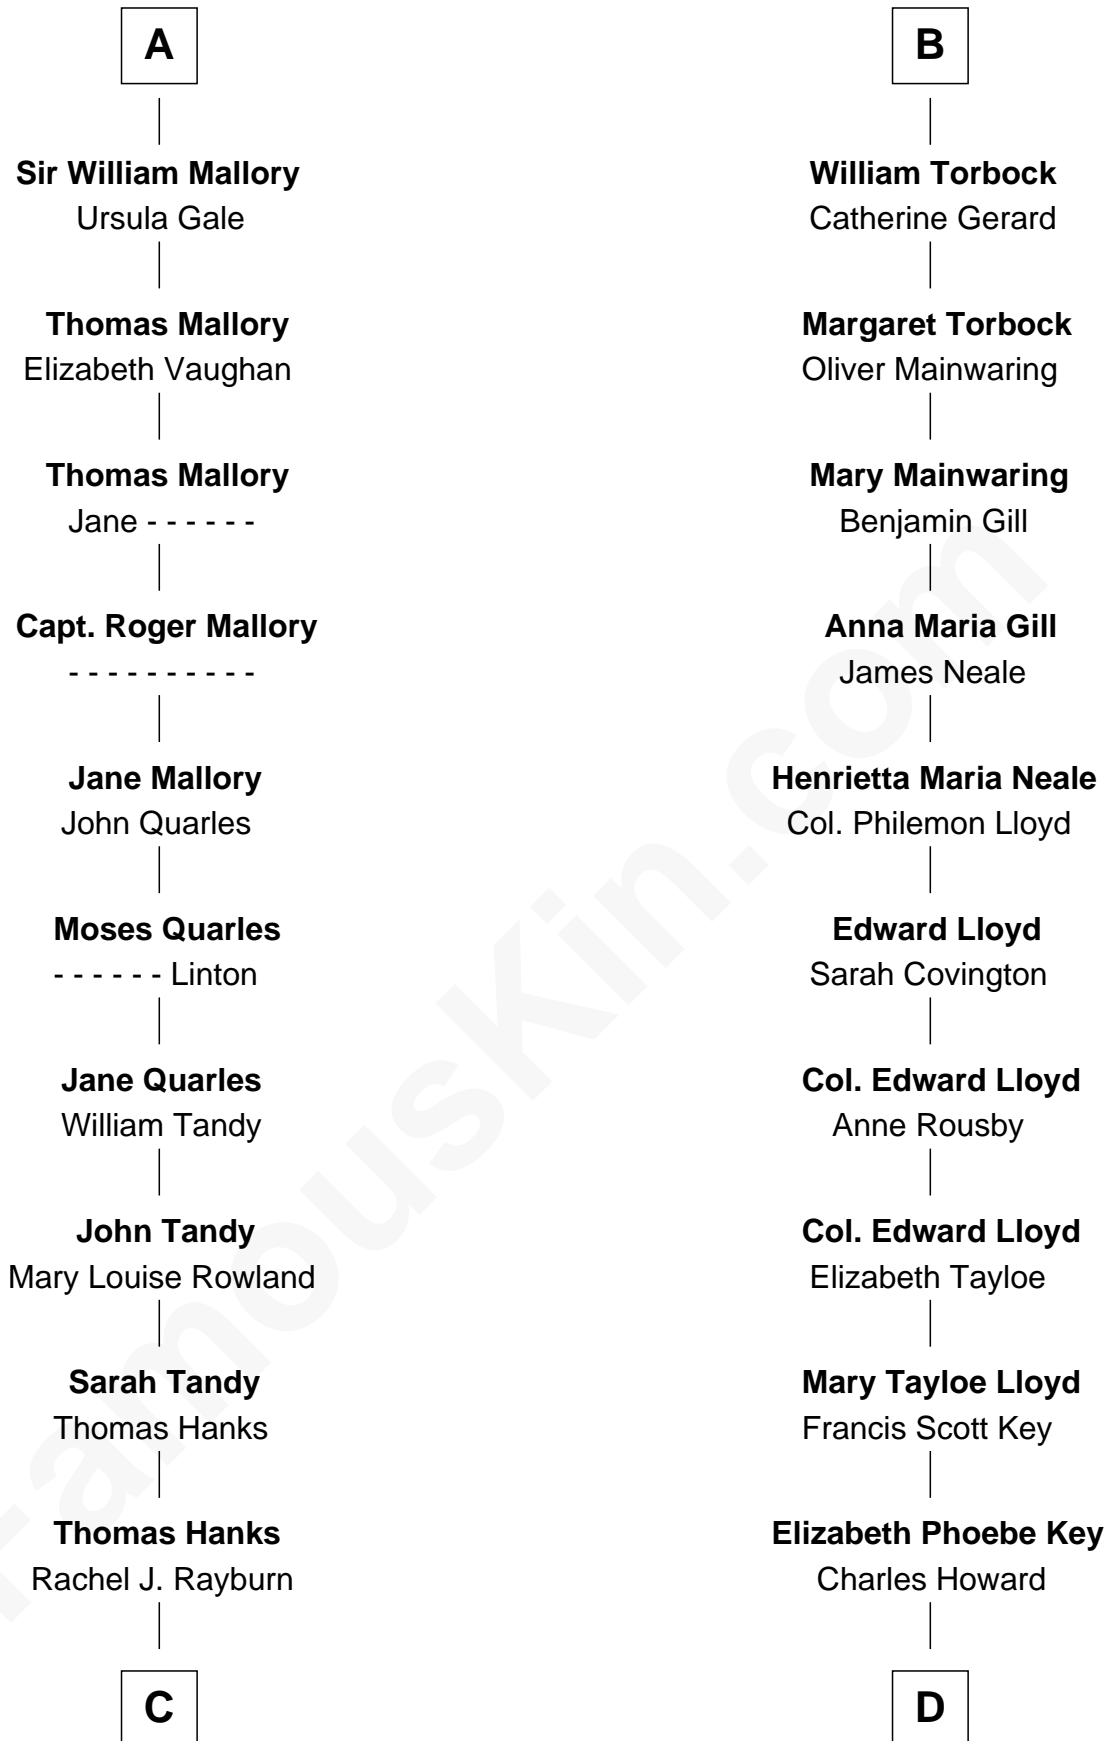

FamousKin.com Relationship Chart of

Tom Hanks
Movie Actor

18th cousin 2 times removed of

Thomas Hunt Morgan

Nobel Prize Winner in Physiology or Medicine

Edmund Fitzalan
Alice de Warenne

Aline Fitzalan
Sir Roger le Strange

Lucy le Strange
Sir William Willoughby

Margery Willoughby
Sir William FitzHugh

Lora FitzHugh
Sir John Constable

Joan Constable
Sir William Mallory

Sir John Mallory
Margaret Thwaites

Sir William Mallory
Jane Norton

A

Richard Fitzalan
Eleanor Plantagenet

Sir Richard Fitzalan
Elizabeth de Bohun

Elizabeth Fitzalan
Sir Robert Goushill

Joan Goushill
Sir Thomas Stanley

Sir John Stanley
Elizabeth Weever

Margery Stanley
Sir William Torbock

Thomas Torbock
Elizabeth Moore

B

FamousKin.com