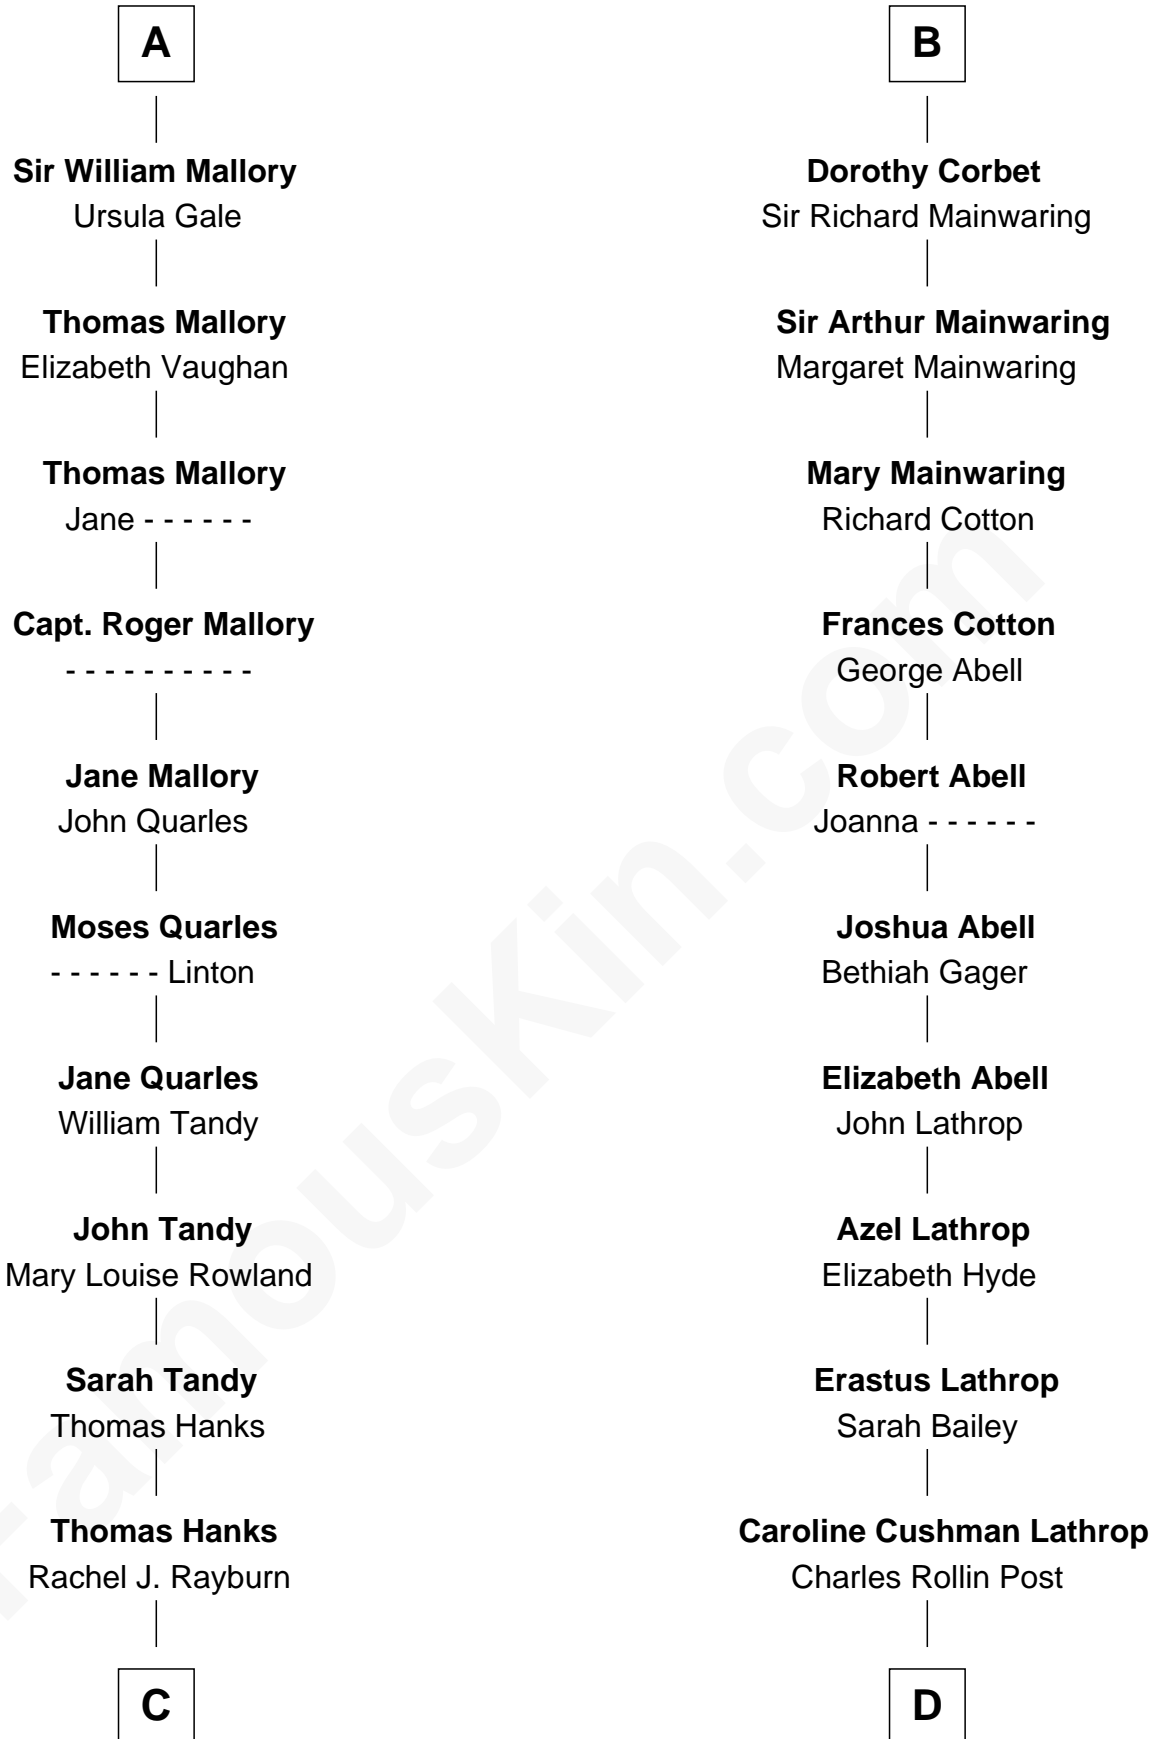

FamousKin.com Relationship Chart of

Tom Hanks

Movie Actor

18th cousin 2 times removed of

Marjorie Post

Founder of General Foods

Edmund Fitzalan

Alice de Warenne

FamousKin.com