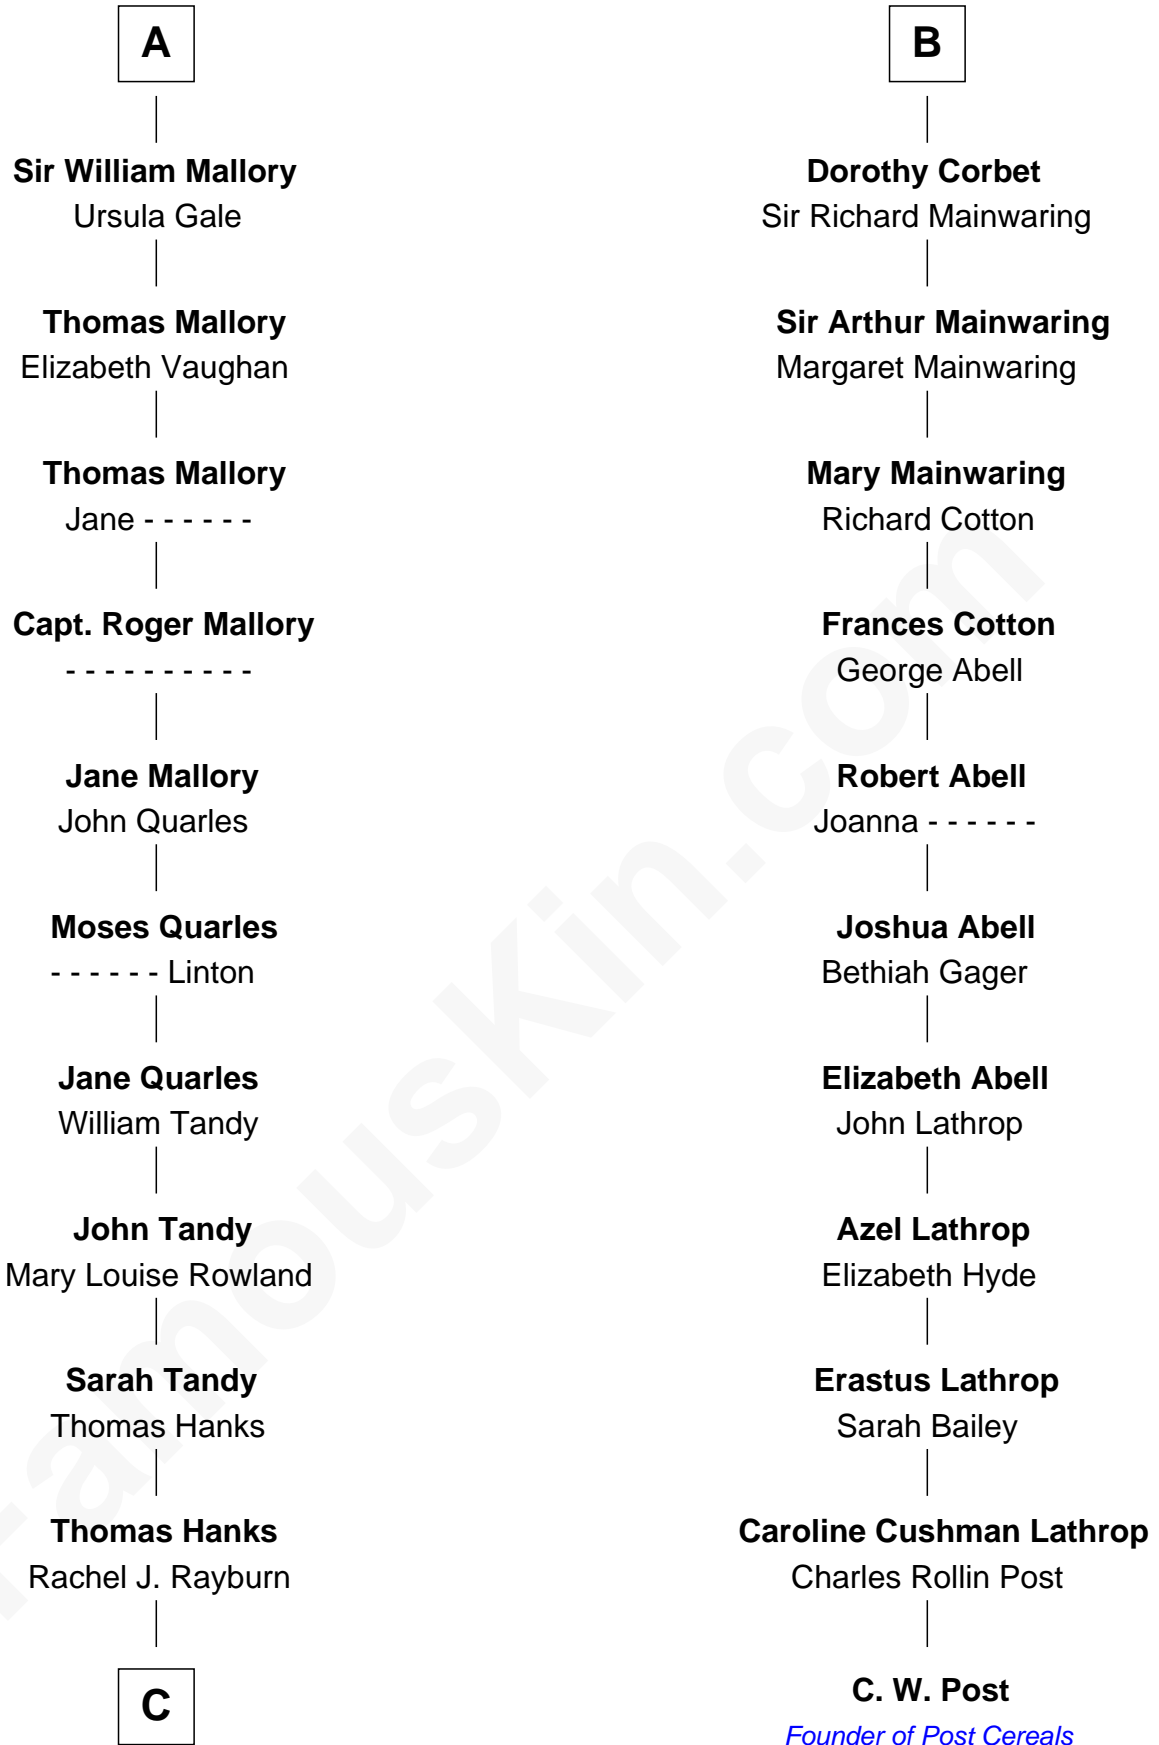

# FamousKin.com Relationship Chart of

**Tom Hanks**

*Movie Actor*

17th cousin 3 times removed of

**C. W. Post**

*Founder of Post Cereals*

**Edmund Fitzalan**

Alice de Warenne

**C**

—  
**Daniel Boone Hanks**  
Mary Catherine Mefford

—  
**Ernest Buel Hanks**  
Gladys Hilda Ball

—  
**Amos Mefford Hanks**  
Janet Marylyn Frager

—  
**Tom Hanks**  
*Movie Actor*

FamousKin.com