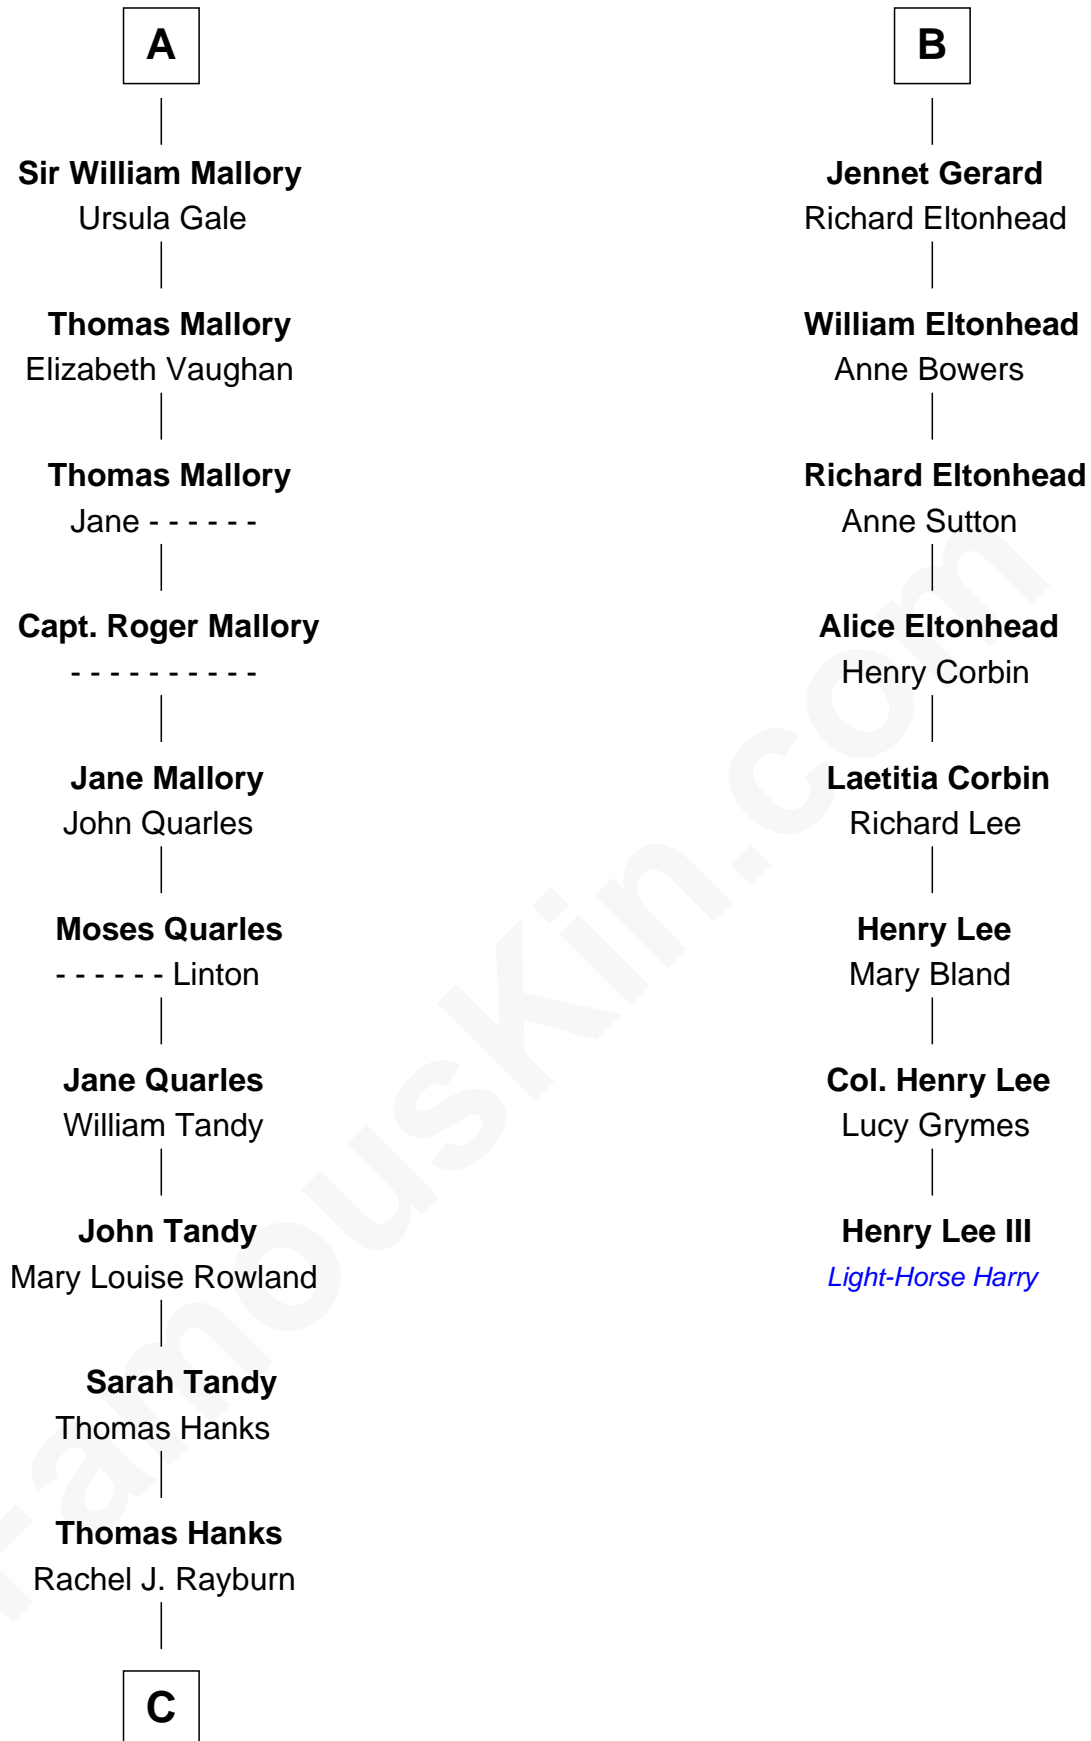

FamousKin.com Relationship Chart of

Tom Hanks

Movie Actor

14th cousin 6 times removed of

Henry Lee III

9th Governor of Virginia

Edmund Fitzalan

Alice de Warenne

C

—
Daniel Boone Hanks
Mary Catherine Mefford

—
Ernest Buel Hanks
Gladys Hilda Ball

—
Amos Mefford Hanks
Janet Marylyn Frager

—
Tom Hanks
Movie Actor

FamousKin.com