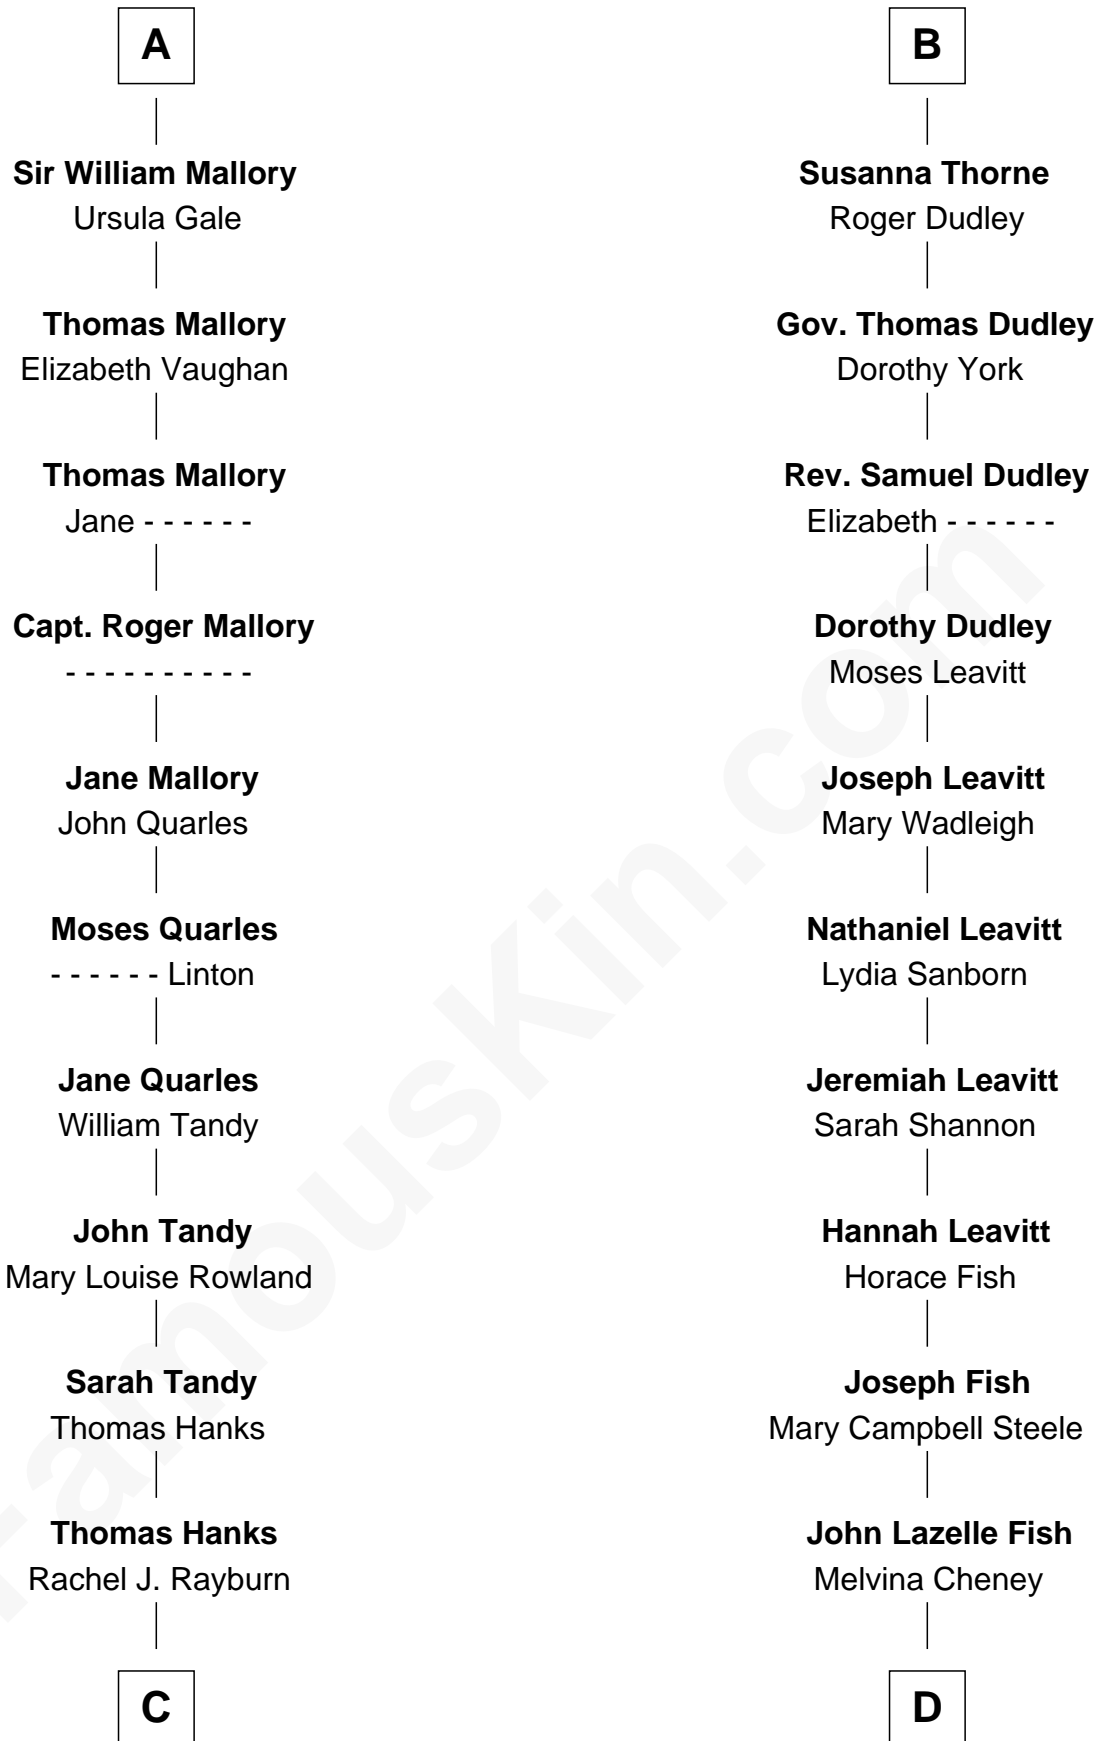

# FamousKin.com Relationship Chart of

**Tom Hanks**

*Movie Actor*

20th cousin of

**Keri Russell**

*TV and Movie Actress*

**Sir John Grey**

Avice Marmion

**Sir Robert Grey**  
Lora de St. Quintin

**Elizabeth Grey**  
Henry FitzHugh

**Sir William FitzHugh**  
Margery Willoughby

**Lora FitzHugh**  
Sir John Constable

**Joan Constable**  
Sir William Mallory

**Sir John Mallory**  
Margaret Thwaites

**Sir William Mallory**  
Jane Norton

**A**

**Maud Grey**

Sir Thomas Harcourt

**Sir Thomas Harcourt**  
Jane Fraunceys

**Sir Richard Harcourt**  
Edith St. Clair

**Alice Harcourt**  
William Bessiles

**Elizabeth Bessiles**  
Richard Fettiplace

**Anne Fettiplace**  
Edward Purefoy

**Mary Purefoy**  
Thomas Thorne

**B**

**C**

**Daniel Boone Hanks**  
Mary Catherine Mefford

**Ernest Buel Hanks**  
Gladys Hilda Ball

**Amos Mefford Hanks**  
Janet Marylyn Frager