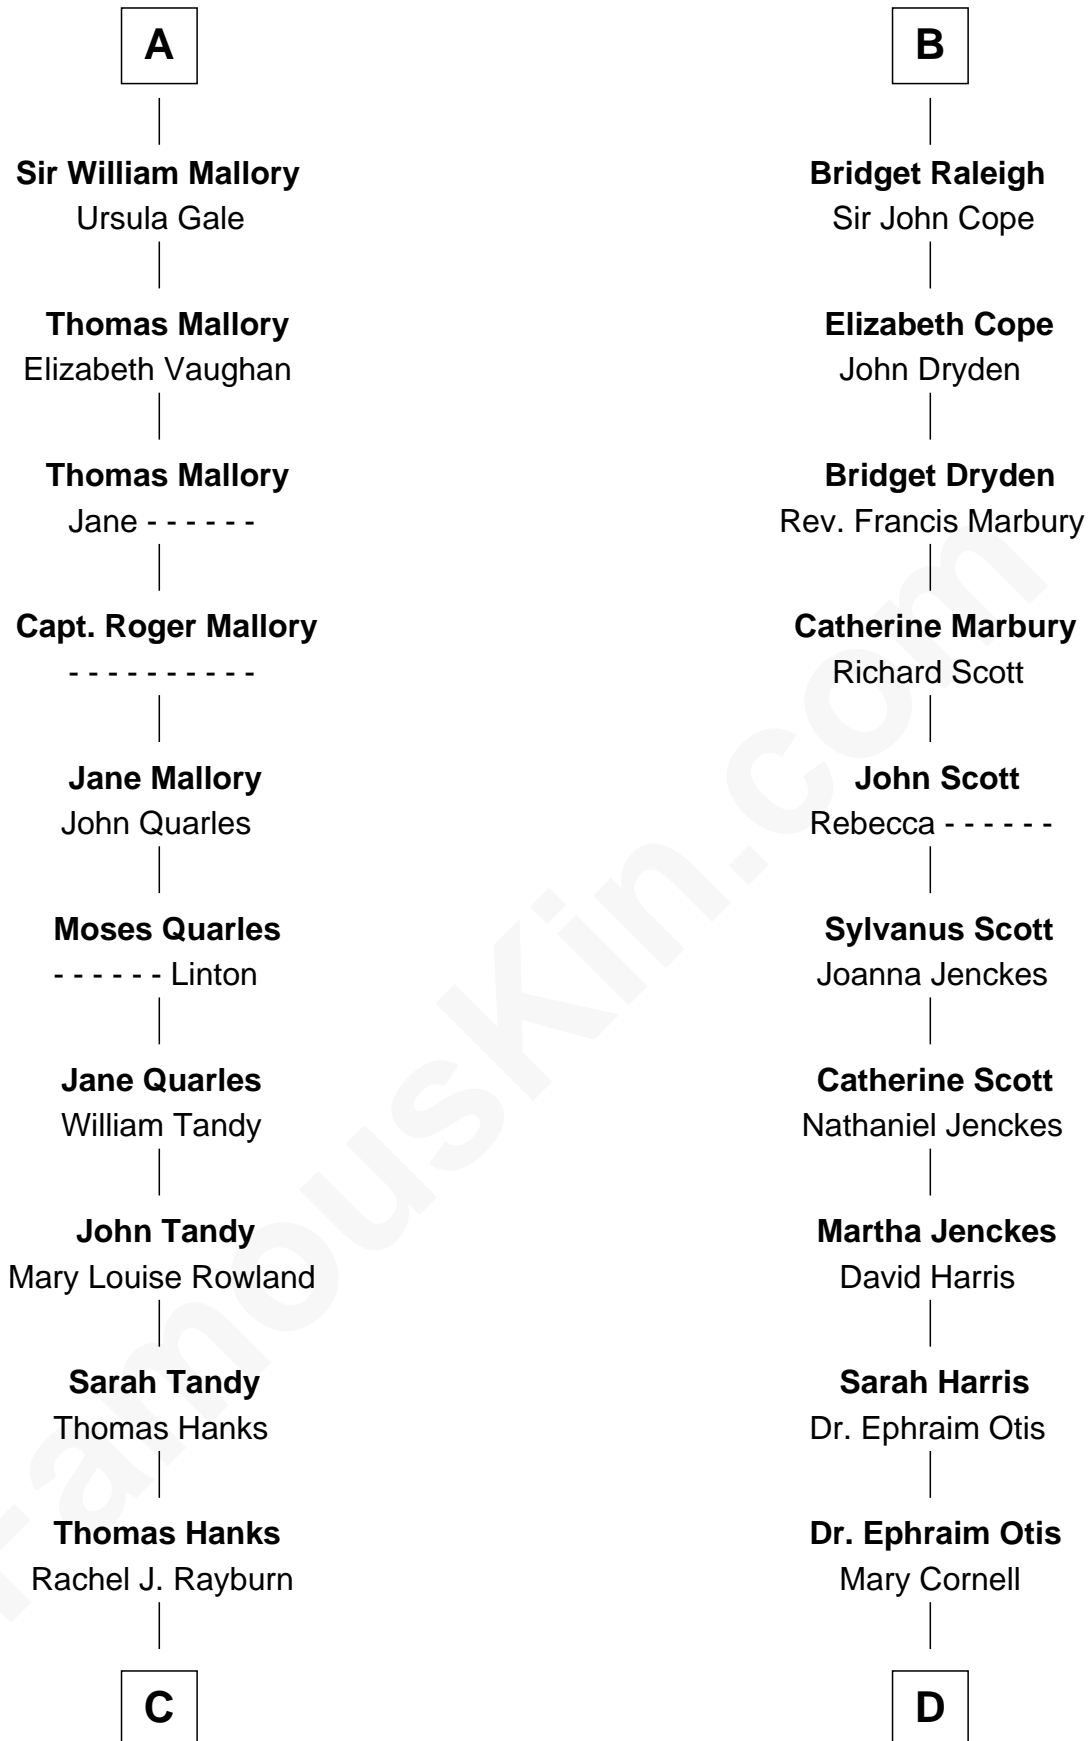

# FamousKin.com Relationship Chart of

**Tom Hanks**

*Movie Actor*

20th cousin of

**Amelia Earhart**

*Aviation Pioneer*

**Edmund Fitzalan**

Alice de Warenne

**C**

**Daniel Boone Hanks**  
Mary Catherine Mefford

**Ernest Buel Hanks**  
Gladys Hilda Ball

**Amos Mefford Hanks**  
Janet Marylyn Frager

**Tom Hanks**  
*Movie Actor*

**D**

**Isaac Otis**  
Caroline Abigail Curtis