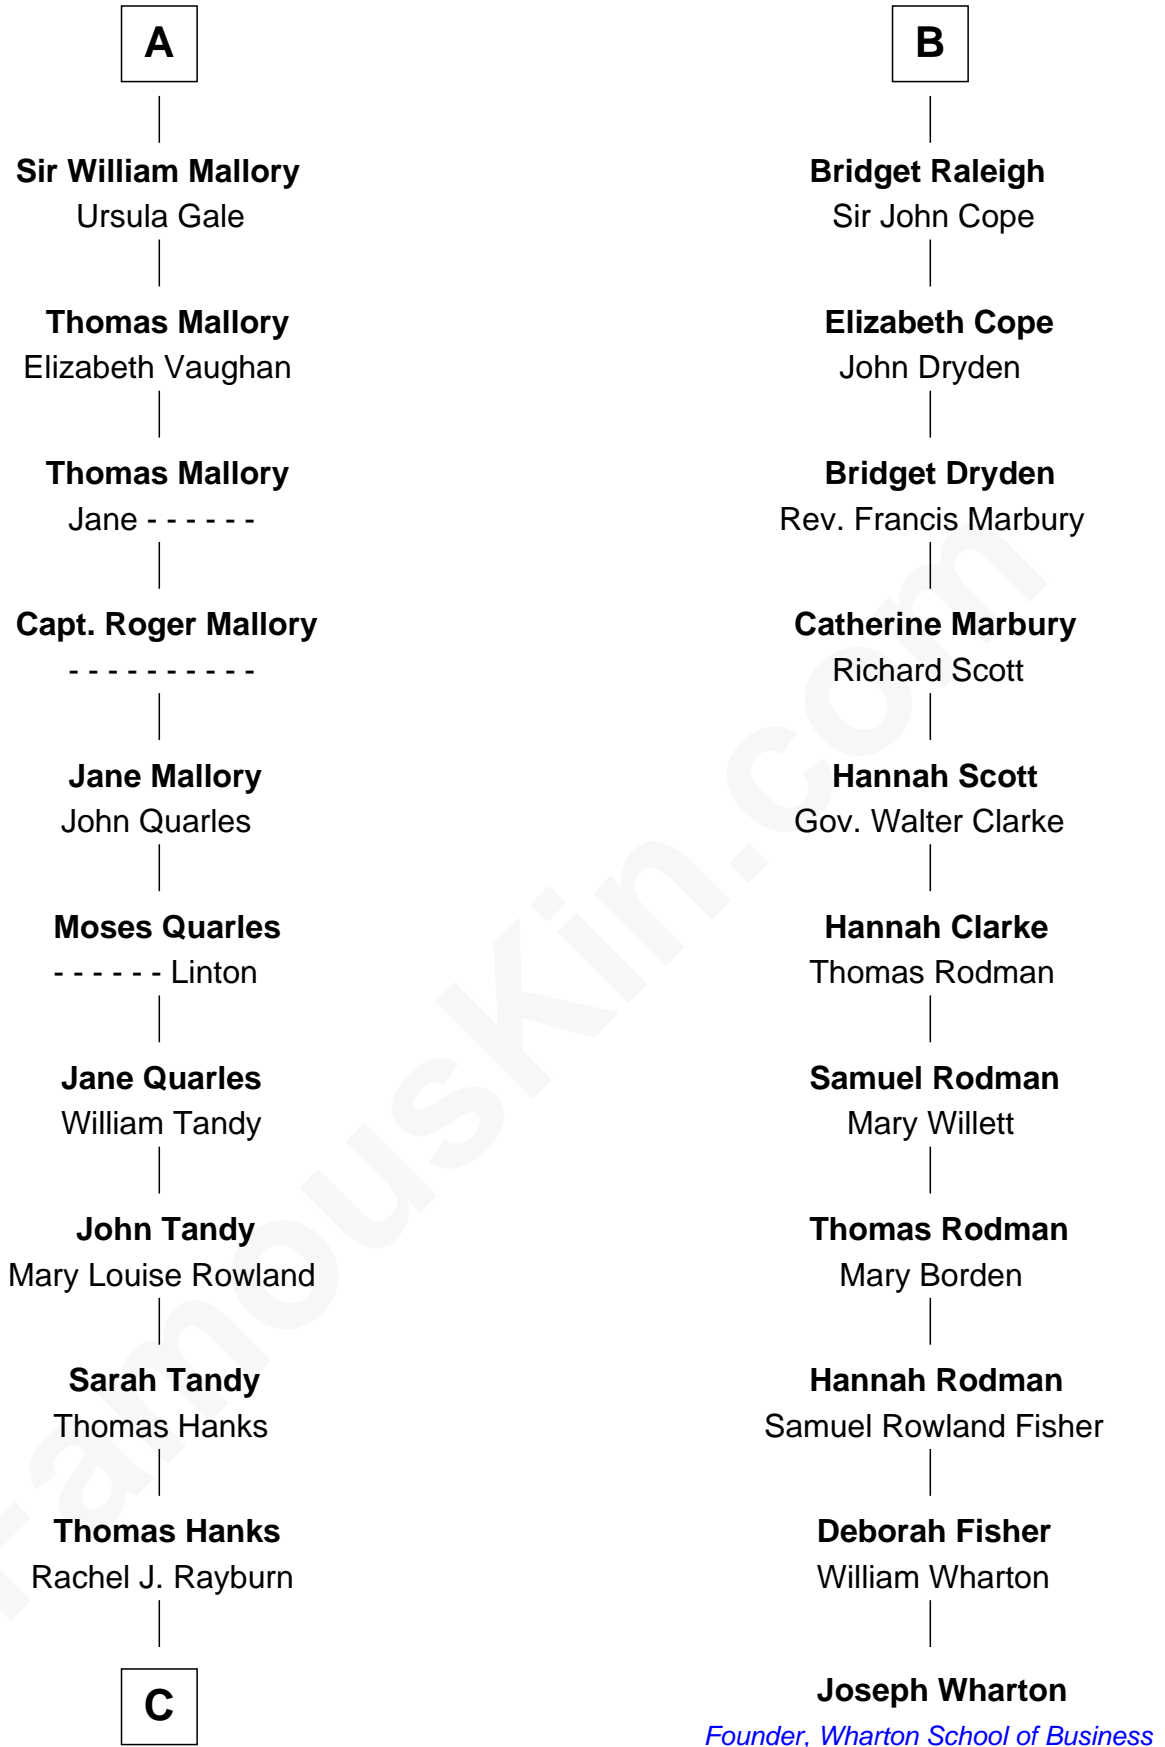

FamousKin.com Relationship Chart of

Tom Hanks

Movie Actor

17th cousin 3 times removed of

Joseph Wharton

Founder of the Wharton School of Business

Edmund Fitzalan

Alice de Warenne

C

—
Daniel Boone Hanks
Mary Catherine Mefford

—
Ernest Buel Hanks
Gladys Hilda Ball

—
Amos Mefford Hanks
Janet Marylyn Frager

—
Tom Hanks
Movie Actor

FamousKin.com